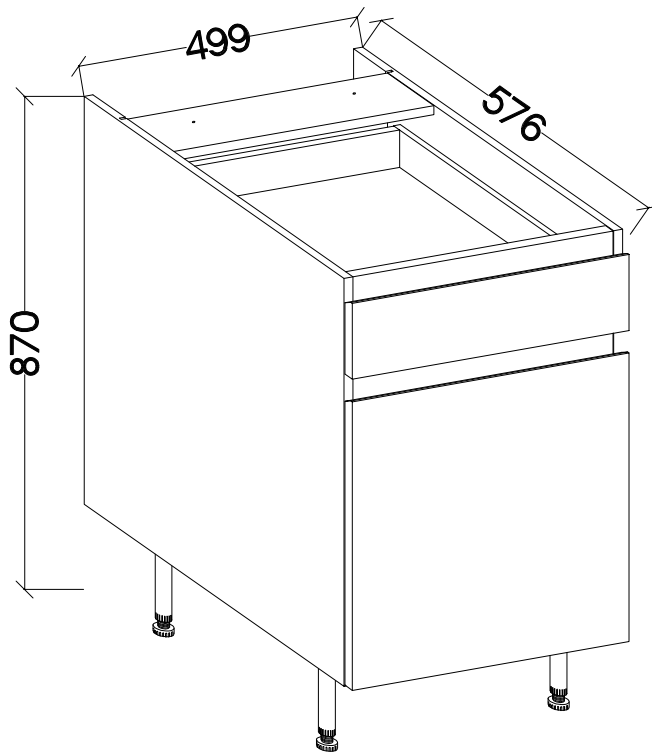

84-200-...
ADANA
Zeile 200
Unterschrank