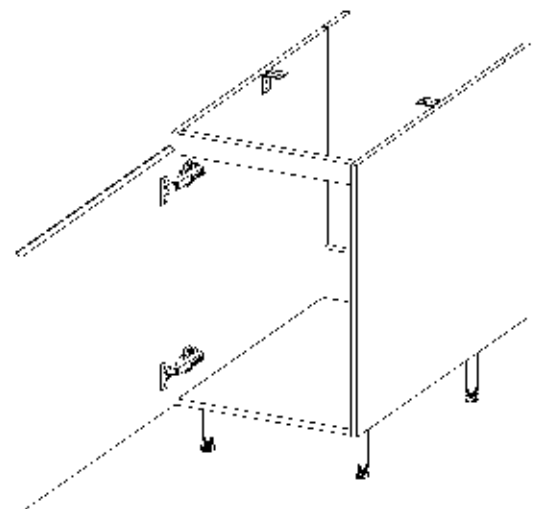

±35/0mm ±3.5x13mm ±35mm

RIGHT

LEFT