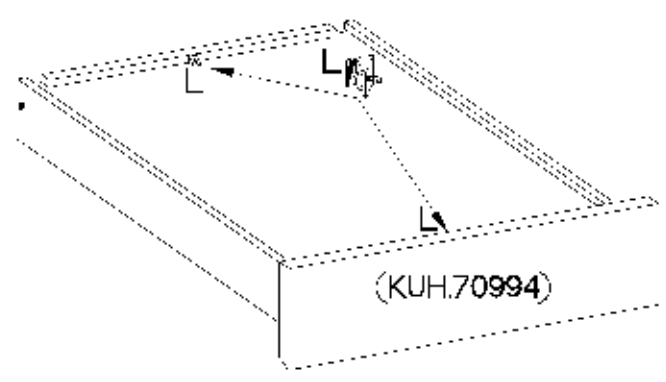

ISM-KUH-01719

Colli	Spare Part	Dimension
Colli 1/6	KUH.10447	720x560x16
	KUH.10448	720x560x16
	KUH.30003	466x430x16
	KUH.40151	467x485x16
	KUH.60003	713x485x2,5
	KUH.60274	448x437x2.5
	KUH.70994	134x496x16
	KUH.70995	509x496x16
	KUH.90007	467x100x16
	KUH.90285 x2	467x55x16
	WST.0113	427x80x12
	WST.0115	450x80x12
WST.0116	450x80x12	

+8x30mm	+15/12mm	L=20mm	L=450mm	M2
A	C	D2	III	M2
6	4	4	1	8

7

Ø8x30mm L=135 170cm Ø3.5x13mm

8

6,4 x 50mm

9

6,4 x 50mm

10