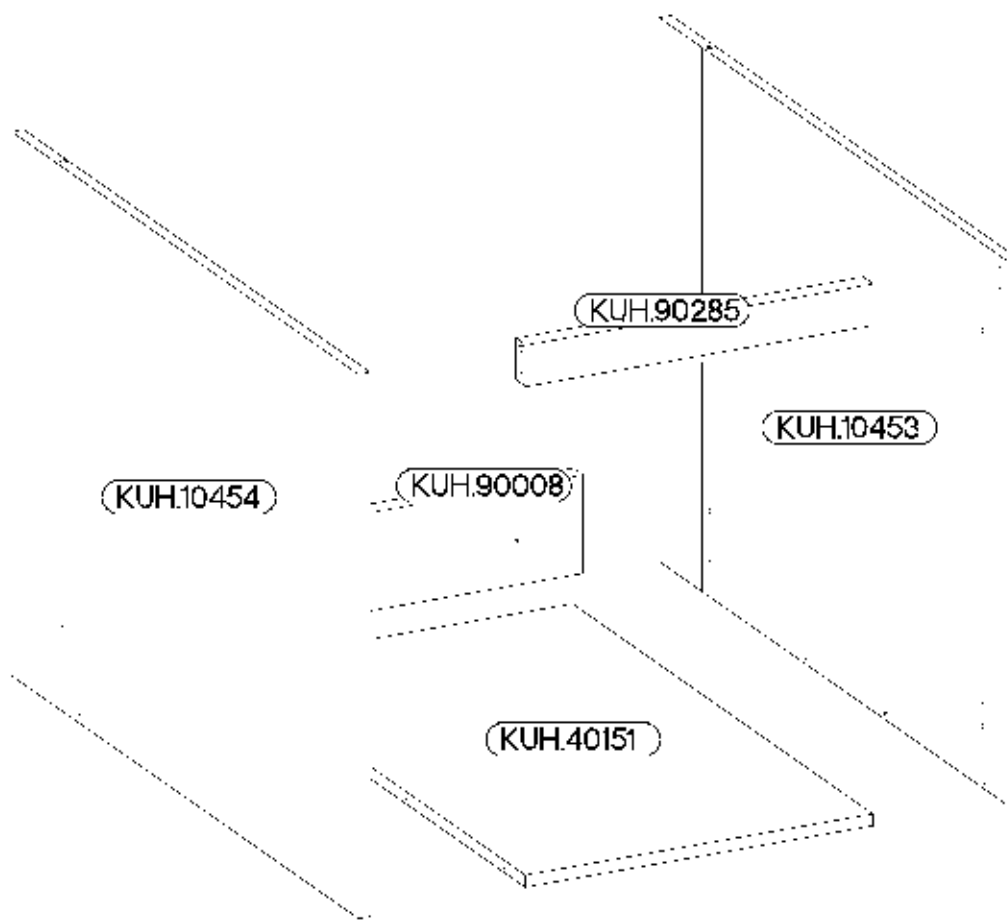

Colli	Spare Part	Dimension
Colli 3/6	KUH.10453	720x560x16
	KUH.10454	720x560x16
	KUH.40151	467x485x16
	KUH.70997	683x496x16
	KUH.90008	467x130x16
	KUH.90285	467x55x16

KUH.40151