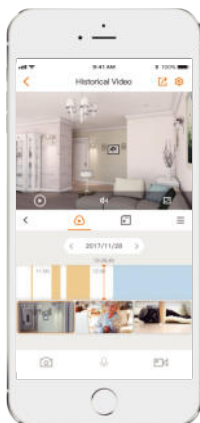

1080P FHD Video
See more than 720P

Active Deterrence
Scare away unwelcome visitors with built-in spotlight and 110dB security siren

H.265 Codec
Save more high-quality video in less space

Two-way Talk
Real-time communicate with people at the camera

Human Detection
Quickly detects human target and triggers alarms

IP67
Weatherproof for outdoor conditions

Wi-Fi Connection
IEEE802.11b/g/n(2.4GHz)

Micro SD Card Slot
Supports up to 256GB local storage

Cloud Service
Live video, storage, alarm alerts and more

Stay close with what you care

With Cloud service, you will have access to what you care as long as Internet is available. You can record daily or motion videos on Cloud and play back anytime anywhere.

Specifications