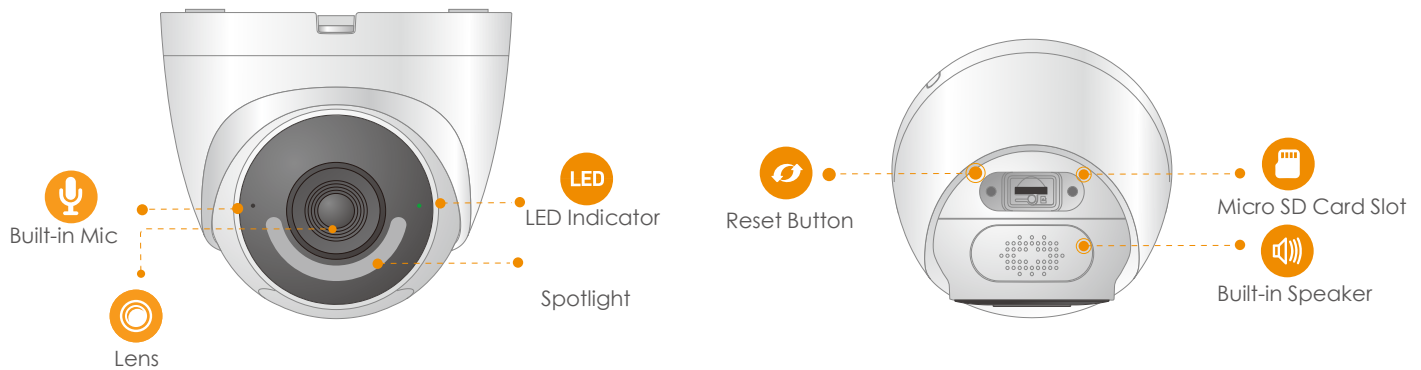

Specifications

Camera

1/2.7" 2 Megapixel Progressive CMOS
2MP(1920 x 1080)
Night Vision: 30m(98ft) Distance
2.8mm/3.6/6mm Fixed Lens
Field of View : 2.8mm: 114° (H), 59° (V), 135° (D)
3.6mm: 93° (H), 48° (V), 118° (D)
6mm: 55° (H), 31° (V), 62° (D)

Video & Audio

Video Compression : H.265/H.264
Up to 25/30fps Frame Rate
16x Digital Zoom
Built-in Mic & Speaker, 110dB Siren
Built-in Spotlight

Notice Management

Motion Detection
Human Detection
Configurable Region

Network

1x 100Mbps Ethernet Port
Wi-Fi:IEEE802.11b/g/n,100m Open Field
External Dual Antennas, 2 x 2 MIMO
Soft AP
CGI, ONVIF
imou App: iOS, Android

Auxiliary Interface

Micro SD Card Slot(up to 256GB)
Reset Button

General

DC 12V1A Power Supply
Power Consumption:≤7W
Material: Metal + Plastic
Working Environment:-30° C~+60° C, Less Than 95%RH
IP67 Weatherproof
Dimensions: 109.9 × 109.9 × 102.2mm (4.3 × 4.3 × 4inch)
Weight: 352g (0.91lb)
CE, FCC

What's in the box

- 1x Camera
- 1x Quick Start Guide
- 1x Power Adapter
- 1x Mounting Plate
- 1x Screw Package
- 1x Installation Position Map
- 1x Waterproof Connector