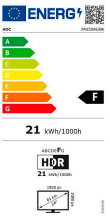

24G2SAE/BK

23.8 inch (60.5 cm) LCD MONITOR

23,8" gaming monitor with 165Hz refresh rate, 1ms MPRT response time and FreeSync Premium

General

Model name	24G2SAE/BK
EAN	4038986199919
Product Line	AOC Gaming
Series	G2 Series
Channel	B2C
Classification	Mainstream
Section	Consumer, Gaming
Gaming style	Shooters, MMORPG, Action, eSports, RTS
Launch date	2021-09-14T22:00:00+00:00
Continent	Europe

Screen

Resolution	1920x1080
Refresh rate	165Hz
Screen size (inch)	23.8 inch
Screen size (cm)	60.5 cm
Flat / Curved	Flat
Backlight	WLED
Panel Type	VA
Aspect ratio	16:9
Display Colours	16.7 Million
sRGB Coverage (%) (CIE 1931)	12595
Scanning Frequency	VGA/HDMI1.4 : 30 -160KHz (H) DP1.2 : 30 -200KHz (H) VGA/HDMI1.4 :48-144Hz (V) DP1.2:48-165Hz (V)
Response time (GtG)	4 ms
Response Time (MPRT)	1 ms
Contrast (static)	3000:1
Brightness (typical)	350 cd/m ²
Viewing angle (CR10)	178/178 °
Hard Glass	Antiglare
OSD languages	EN, FR, ES, PT, DE, IT, NL, SE, FI, PL, CZ, RU, KR, CN (T), CN (S), JP

Exterior

Monitor colour	Black Red
Bezel Type	Frameless
Removable Stand	✓

Ergonomics

Vesa Wallmount	100x100
----------------	---------

Connectivity and Multimedia

Signal Input	HDMI 1.4 x 2, DisplayPort 1.2 x 1
--------------	-----------------------------------

Sustainability

HF	✓
----	---

Power / Environmental

Power Consumption On	22W
Power Consumption Standby	0.3W watt
Power Consumption Off	0.3W watt

Approbations / Regulations

CE	✓
FCC	✓
EAC	✓
ISO 9241-307 class I	✓