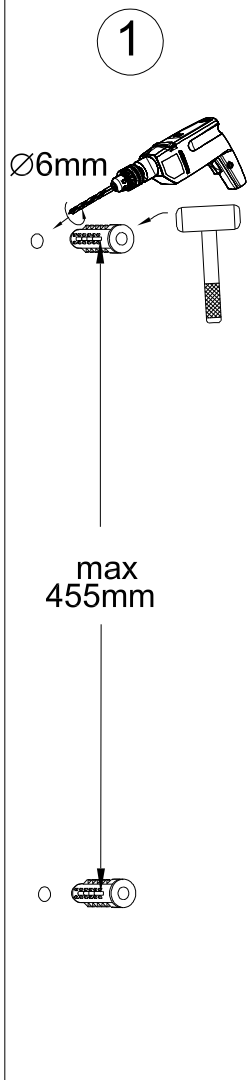

HS001

Handbrause-Set chrome *Hand shower set chrome*

1932