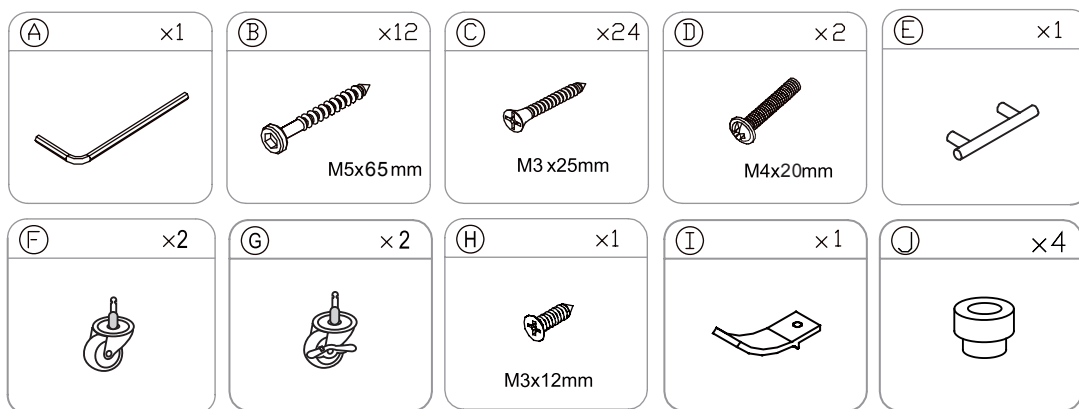

① x2	750x370x35mm
② x1	600x400x18mm
③ x2	470x35x18mm
④ x1	505x318x9mm
⑤ x4	361x28x14mm
⑥ x1	467x80x18mm
⑦ x2	280x80x12mm
⑧ x1	452x265x3mm
⑨ x1	442x80x12mm
⑩ x2	455x295x60mm