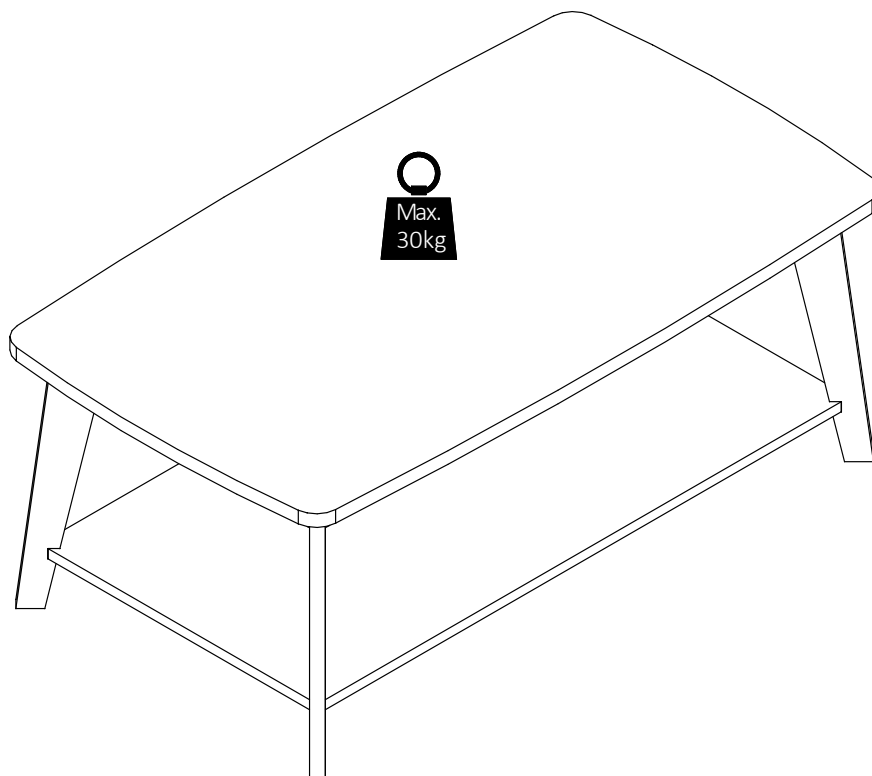

Assembly Instruction

Kensal Coffee Table

Woodman OÜ

Made in Estonia
Mäo, Järvamaa

support@woodman.ee

WOODMAN

DESIGN FURNITURE FACTORY

A1		x4	A2		x4	A3		x4 M6x30
A4		x4	A5		x1	A6		

A1

x4

5x24

1

A2

x4

2

A3