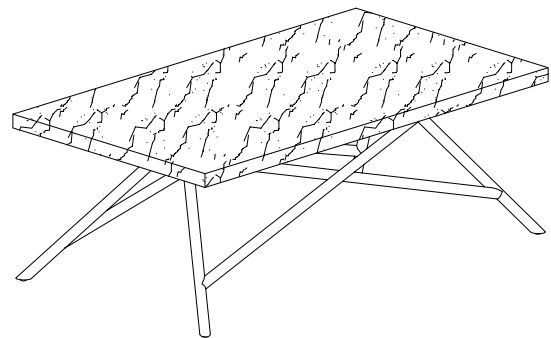

CORAL COFFEE TABLE ASSEMBLY INSTRUCTIONS

PARTS / PACKAGING CONFIGURATION

BOX #1
A. MARBLE TOP 1 PC

BOX #2
B. TABLE BASE 1 PC

HARDWARE PACKED IN BOX#2

No	Description	Photo	Quantity
1	ALLEN BOLT (M6x45)		6 PCS
2	SPRING WASHER (M6)		6 PCS
3	FLAT WASHER (M6)		6 PCS
4	ALLEN KEY		1 PC

CORAL COFFEE TABLE FULLY ASSEMBLED

STEP 1: TO PREVENT SCRATCHES, PLACE MARBLE TOP (A) ON A CLEAN, DEBRIS FREE SURFACE, LIKE A TOWEL OR SHEET.

FULLY ASSEMBLED