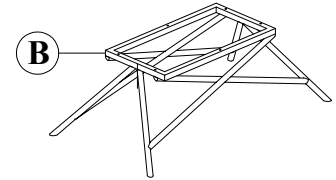

CORAL COFFEE TABLE ASSEMBLY INSTRUCTIONS

PARTS / PACKAGING CONFIGURATION

BOX #1
A. MARBLE TOP 1 PC

BOX #2
B. TABLE BASE 1 PC

HARDWARE PACKED IN BOX#2

No	Description	Photo	Quantity
1	ALLEN BOLT (M6x45)		6 PCS
2	SPRING WASHER (M6)		6 PCS
3	FLAT WASHER (M6)		6 PCS
4	ALLEN KEY		1 PC

CORAL COFFEE TABLE FULLY ASSEMBLED

STEP 1: TO PREVENT SCRATCHES, PLACE MARBLE TOP (A) ON A CLEAN, DEBRIS FREE SURFACE, LIKE A TOWEL OR SHEET.

FULLY ASSEMBLED