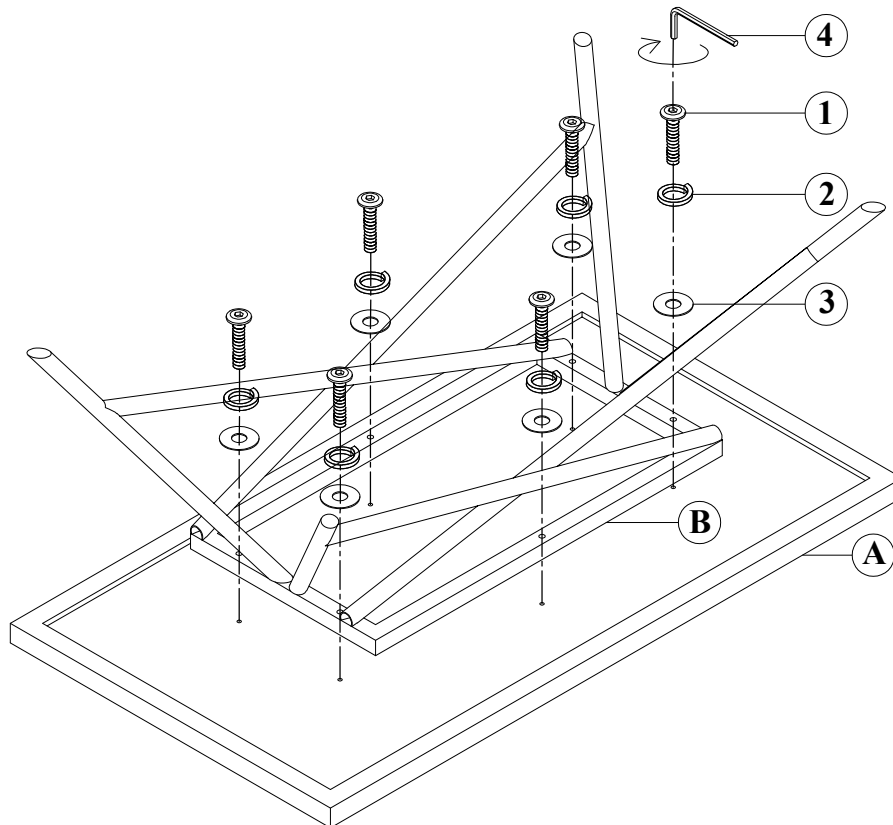

CORAL COFFEE TABLE ASSEMBLY INSTRUCTIONS

PARTS / PACKAGING CONFIGURATION

BOX #1
A. MARBLE TOP 1 PC

BOX #2
B. TABLE BASE 1 PC

HARDWARE PACKED IN BOX#2

No	Description	Photo	Quantity
1	ALLEN BOLT (M6x45)		6 PCS
2	SPRING WASHER (M6)		6 PCS
3	FLAT WASHER (M6)		6 PCS
4	ALLEN KEY		1 PC

CORAL COFFEE TABLE FULLY ASSEMBLED

STEP 1: TO PREVENT SCRATCHES, PLACE MARBLE TOP (A) ON A CLEAN, DEBRIS FREE SURFACE, LIKE A TOWEL OR SHEET.

FULLY ASSEMBLED