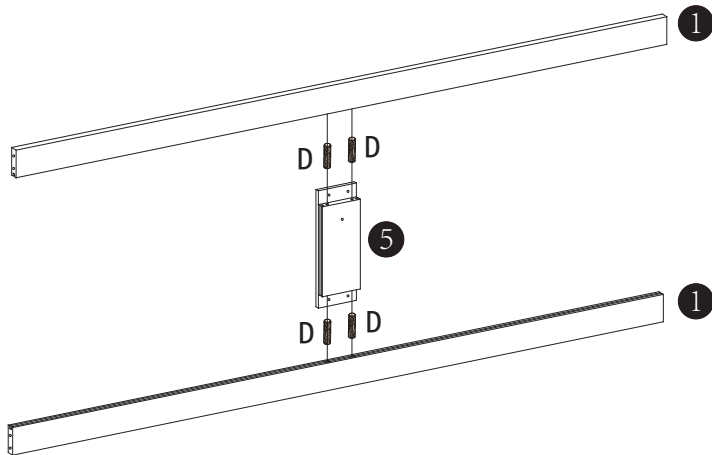

1 x 2 	4 x 2 	11 x 1 	12 x 1 
15 x 2 	19 x 1 	21 x 1 	24 x 2 
26 x 1 	28 x 4 	29 x 4 	35 x 1 

WF318287

A 	B 	C 
M6*70mm (8pcs)	M6*100mm(6pcs)	Φ 10*13mm (10pcs)
D 	E 	F 
Φ 8*30mm (48pcs)	Φ 4*30mm(84pcs)	M6*140mm(2pcs)
G 	H 	I 
Φ 6*20mm (34pcs)	(8pcs)	(2pcs)
J 	K 	L 
M4(2pcs)	Φ 7*50mm(33pcs)	(34pcs)
M 	N 	O 
Φ 4*25mm(4pcs)	M6*30mm(4pcs)	(16pcs)
P  	Q 	R 
(4pcs) M4*20mm(4pcs)	Φ 3.5*20mm(14pcs)	(1pc)
S 	T 	U 
(2pcs)	(1pc)	Φ 3.5*14mm(56pcs)
V  	W 	X 
(1pc) (1pc)	(8pcs)	M6*20mm(4pcs)
Y 	Z 	
(8pcs)	(1pc)	

VERWENDEN SIE KEINE POWER TOOLS, um dieses Produkt zusammenzubauen!
Do not use power tools to assemble this product!

Anmerkung:

Wir empfehlen Ihnen, Ihr Bett im flachen Boden zusammenzubauen

SCHRITT 1:

B 	C 	D 	M 	J 	R 
4PCS	4PCS	8PCS	4PCS	1PC	1PC

SCHRITT 2:

A		C		D		J	
2PCS		2PCS		4PCS		1PC	

SCHRITT 3:

D		F		H		Y		I	
8PCS		2PCS		4PCS		4PCS		2PCS	

Take note of the difference between the inner and outsides of board No.07. When fully assembled, the inner side of board No.07 should be flush with No.06.