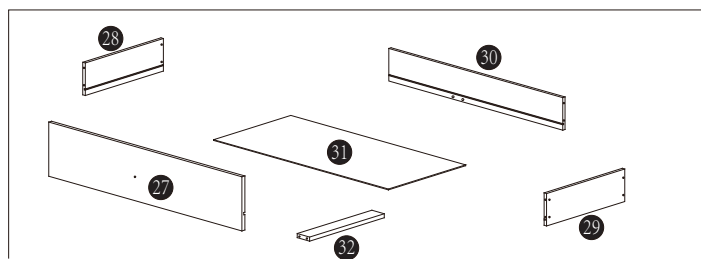

MONTAGEINSTRUKTIONEN

Bett

WF318286

WF318287

WF318288

Detailansicht

x 4

WF318286

5 x 1 	6 x 1 	13 x 3 	14 x 1 
16 x 1 	17 x 1 	18 x 1 	20 x 1 
22 x 2 	23 x 1 	25 x 1 	30 x 4 
31 x 4 	32 x 4 	34 x 1 	

WF318287

2 x 1 	3 x 1 	6 x 3 	7 x 2 
8 x 6 	9 x 1 	10 x 1 	27 x 4 
33 x 1 			

WF318288

1 x 2 	4 x 2 	11 x 1 	12 x 1 
15 x 2 	19 x 1 	21 x 1 	24 x 2 
26 x 1 	28 x 4 	29 x 4 	35 x 1 

WF318287

A 	B 	C 
M6*70mm (8pcs)	M6*100mm(6pcs)	Φ 10*13mm (10pcs)
D 	E 	F 
Φ 8*30mm (48pcs)	Φ 4*30mm(84pcs)	M6*140mm(2pcs)
G 	H 	I 
Φ 6*20mm (34pcs)	(8pcs)	(2pcs)
J 	K 	L 
M4(2pcs)	Φ 7*50mm(33pcs)	(34pcs)
M 	N 	O 
Φ 4*25mm(4pcs)	M6*30mm(4pcs)	(16pcs)
P  	Q 	R 
(4pcs) M4*20mm(4pcs)	Φ 3.5*20mm(14pcs)	(1pc)
S 	T 	U 
(2pcs)	(1pc)	Φ 3.5*14mm(56pcs)
V  	W 	X 
(1pc) (1pc)	(8pcs)	M6*20mm(4pcs)
Y 	Z 	
(8pcs)	(1pc)	