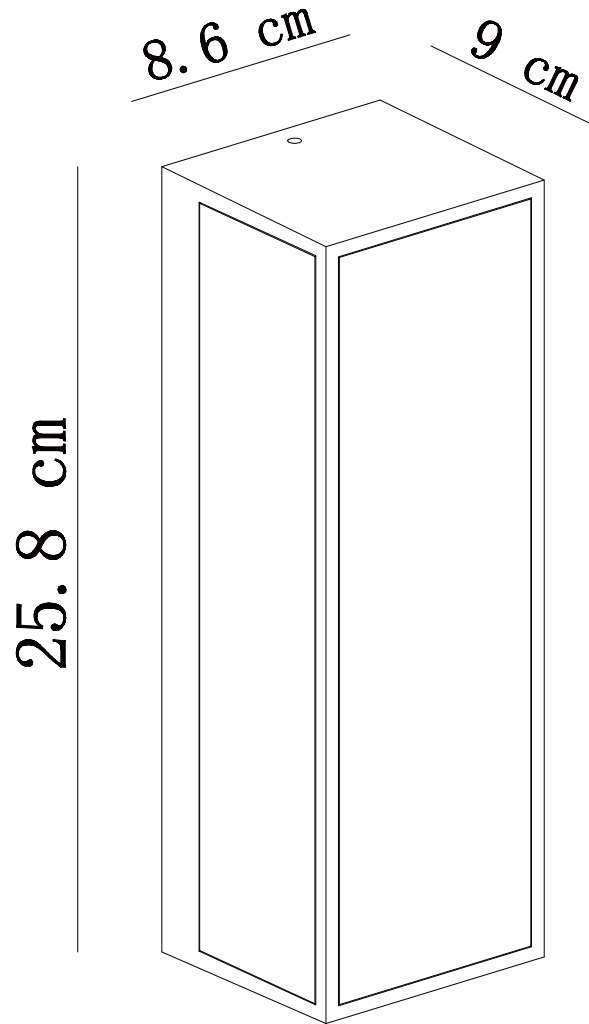

LUCIDE

Line drawing of the item

Item number: 15802/01/30

Technical details

Materials used:	Die-cast Aluminium
Color:	Black
Dimmable and how is fixture dimmable	
Size:	Height: 25.8CM
	Length: 8.6CM
	Width: 9.0CM
	Net weight: 1.06KG
Power requirements:	220-240V/~50Hz
Bulb type and maximum wattage:	LED MAX. 15W
Number of bulbs:	1*E27
IP degree:	IP65