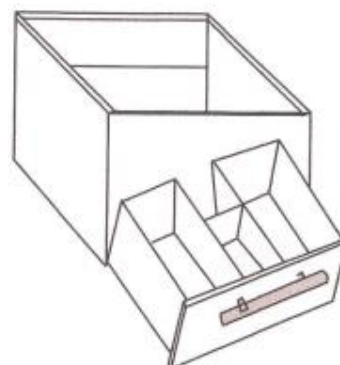

Teile-Liste:

Nr.	Bez.	Abb.	Stz.
A	Screw-Plug		35x
B	Eccentric Screw		35x
C	Wooden Plug		12x
D	Drawer Rail		1x
E	Nail		10x
F	Wall Bracket		2x

STEP 1

STEP 2

STEP 3

STEP 4

STEP 5

STEP 6

STEP 7