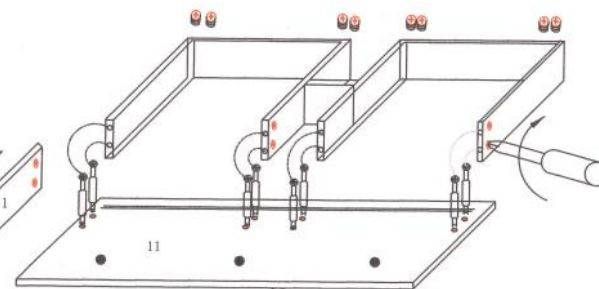

Product-Code: 4024 (black), 4109 (light wood), 40071 (dark wood), 40072 (white), 40073 (red)
Dimension Cabinet: Width: approx. 119 cm, Depth: approx. 47 cm, Height: approx. 30/37 cm (without/with basin)
Dimension Mirror: Width: approx. 120 cm, Height: approx. 40 cm

Teile-Liste:

Nr.	Bez.	Abb.	Stz.
A	Screw-Plug		35x
B	Eccentric Screw		35x
C	Wooden Plug		12x
D	Drawer Rail		1x
E	Nail		10x
F	Wall Bracket		2x

STEP 1

STEP 2

STEP 3

STEP 4

STEP 5

STEP 6