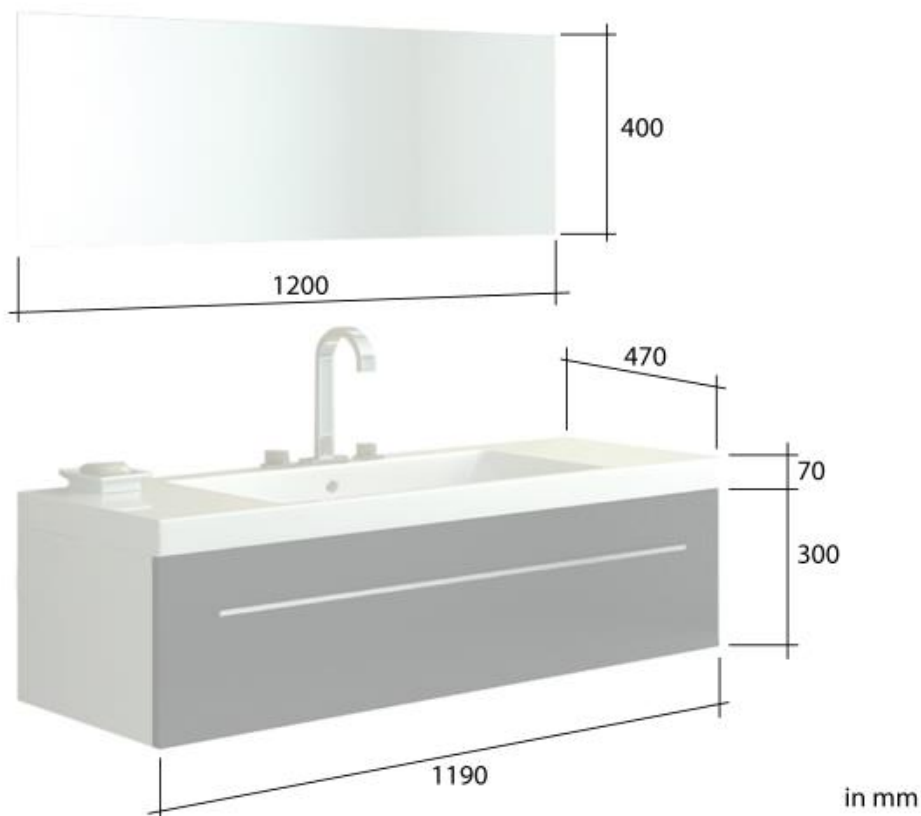

Installation-videos and further instructions

for our products can be found on

<https://badmoebelkauf.de>

Username: jet-line • Password: user2011