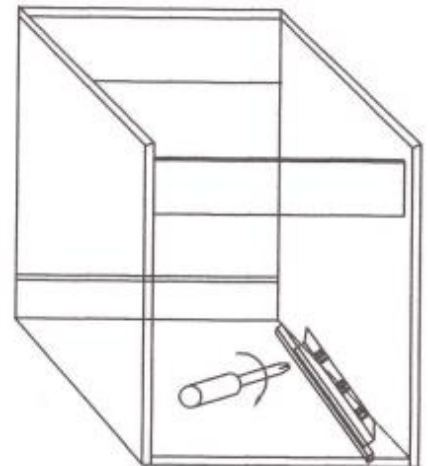

Product-Code: 4024 (black), 4109 (light wood), 40071 (dark wood), 40072 (white), 40073 (red)
Dimension Cabinet: Width: approx. 119 cm, Depth: approx. 47 cm, Height: approx. 30/37 cm (without/with basin)
Dimension Mirror: Width: approx. 120 cm, Height: approx. 40 cm

Teile-Liste:

Nr.	Bez.	Abb.	Stz.
A	Screw-Plug		35x
B	Eccentric Screw		35x
C	Wooden Plug		12x
D	Drawer Rail		1x
E	Nail		10x
F	Wall Bracket		2x

STEP 1

STEP 2

STEP 3

STEP 4

STEP 5

STEP 6