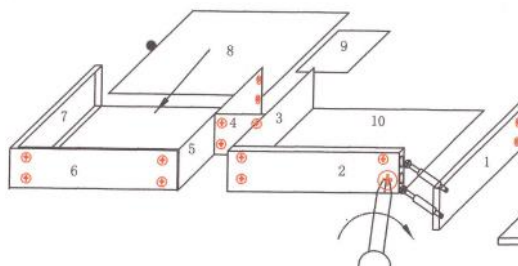

Product-Code: 4024 (black), 4109 (light wood), 40071 (dark wood), 40072 (white), 40073 (red)
Dimension Cabinet: Width: approx. 119 cm, Depth: approx. 47 cm, Height: approx. 30/37 cm (without/with basin)
Dimension Mirror: Width: approx. 120 cm, Height: approx. 40 cm

Teile-Liste:

Nr.	Bez.	Abb.	Stz.
A	Screw-Plug		35x
B	Eccentric Screw		35x
C	Wooden Plug		12x
D	Drawer Rail		1x
E	Nail		10x
F	Wall Bracket		2x

STEP 1

STEP 2

STEP 3

STEP 4

STEP 5

STEP 6