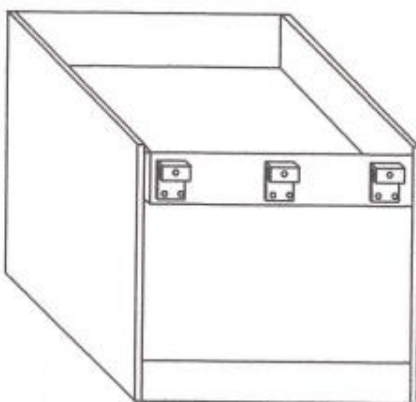

Product-Code: 4024 (black), 4109 (light wood), 40071 (dark wood), 40072 (white), 40073 (red)
Dimension Cabinet: Width: approx. 119 cm, Depth: approx. 47 cm, Height: approx. 30/37 cm (without/with basin)
Dimension Mirror: Width: approx. 120 cm, Height: approx. 40 cm

Teile-Liste:

Nr.	Bez.	Abb.	Stz.
A	Screw-Plug		35x
B	Eccentric Screw		35x
C	Wooden Plug		12x
D	Drawer Rail		1x
E	Nail		10x
F	Wall Bracket		2x

STEP 1

STEP 2

STEP 3

STEP 4

STEP 5

STEP 6