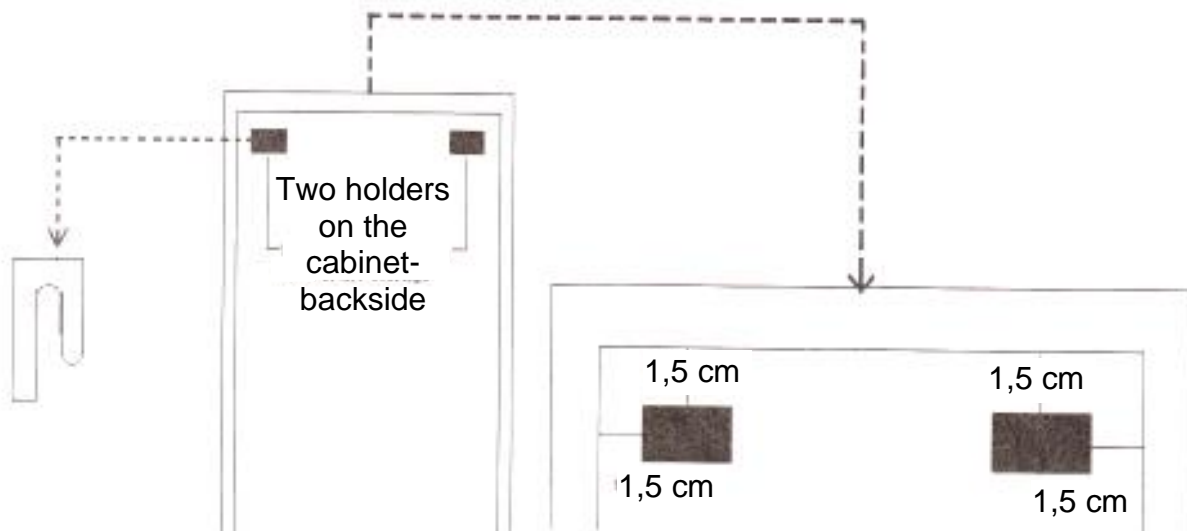

Wall-Installation Cabinet

1. First determine the position (height and distance) for the drill-holes to mount the cabinet. Then draw an exact line onto your wall
2. Install the wall brackets onto the line
3. Should the position be slightly (8 mm max.) uneven, you can level out the discrepancy by filling the opening of the wall bracket with a solid object (acc. image, right)
4. Install the second pair of holders to the backside of your cabinet (acc. image, below)