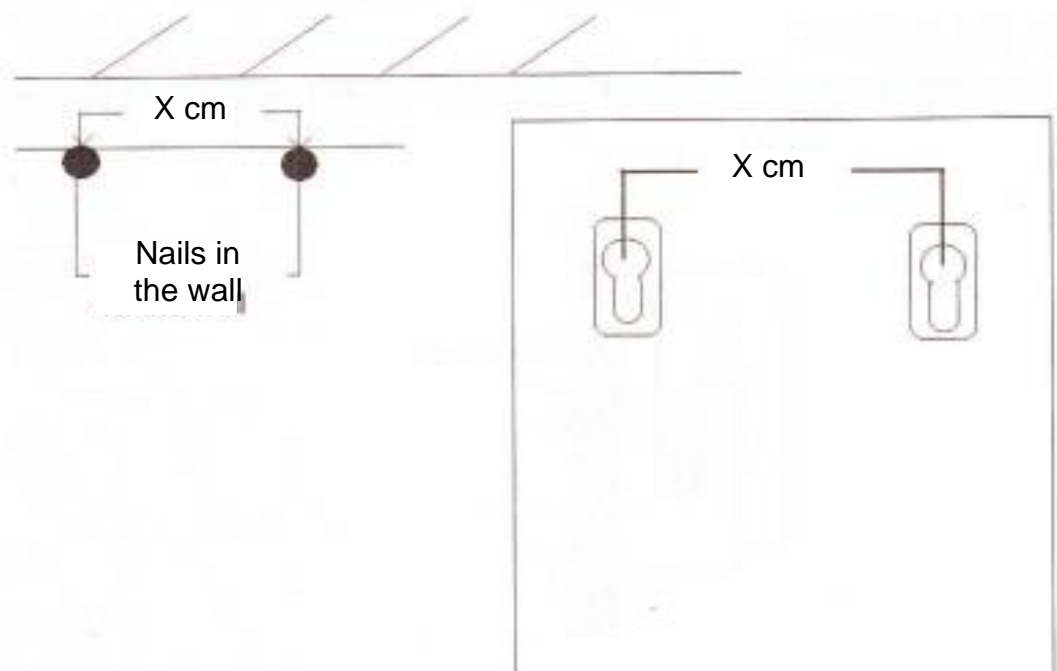

Weitere Produkte für Ihr Bad
finden Sie unter

<https://badmoebelkauf.de>

Produkt-Code:	4024 (schwarz), 4109 (holz hell), 40071 (holz dunkel), 40072 (weiß), 40073 (rot)
Maße Unterschrank:	Breite: ca. 119 cm, Tiefe: ca. 47 cm, Höhe: ca. 30/37 cm (ohne/mit Waschbecken)
Maße Spiegel:	Breite: ca. 120 cm, Höhe ca. 40 cm

Product-Code: 4024 (black), 4109 (light wood), 40071 (dark wood), 40072 (white), 40073 (red)
Dimension Cabinet: Width: approx. 119 cm, Depth: approx. 47 cm, Height: approx. 30/37 cm (without/with basin)
Dimension Mirror: Width: approx. 120 cm, Height: approx. 40 cm

STEP 7

Wall-Installation Cabinet

1. First determine the position (height and distance) for the drill-holes to mount the cabinet. Then draw an exact line onto your wall
2. Install the wall brackets onto the line
3. Should the position be slightly (8 mm max.) uneven, you can level out the discrepancy by filling the opening of the wall bracket with a solid object (acc. image, right)
4. Install the second pair of holders to the backside of your cabinet (acc. image, below)

Wall Installation Mirror

1. Use the nails delivered along with your article to install the mirror onto the required position of your wall
2. Make sure the nails sit firmly, before you put up the mirror