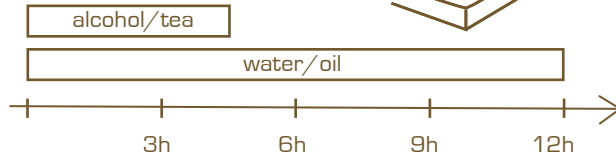

QUALITY:

RESISTANCE:

RESPONSIBILITY:

INFO:

+41 41 780 38 08

info@phoenix-group.ch

www.phoenix-home.info

New Hampton

www.phoenix-home.info

ITM: 11 82 10
34 x 34 x 34 cm