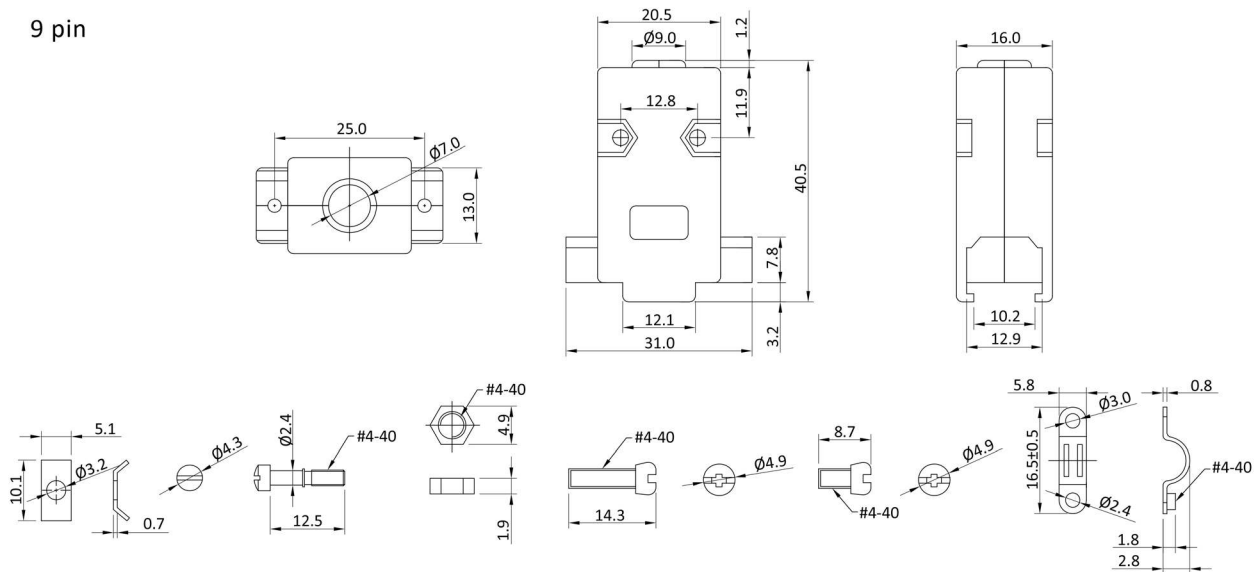

PH15SW

PH25SW

9 pin

15 pin

25 pin

Order Information

| Identifier: | No. of Contacts: | Colour: |
|----------------------------|--|-----------|
| PH | # | SW |
| Housing with screw locking | 9: 9 poles 15: 15 poles 25: 25 poles | black |