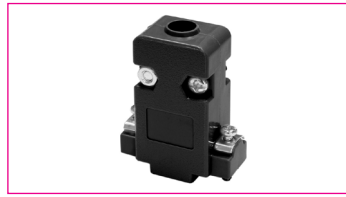

D-Sub Accessories Plastic Housings

Black

MATERIAL:

Material (Housing):

ABS (UL94HB)

Material (Screw):

steel, chromate plated

HANDLING:

Packaging:

bulk

TOLERANCE:

.X:

± 0.38

.XX:

± 0.25

PH9SW