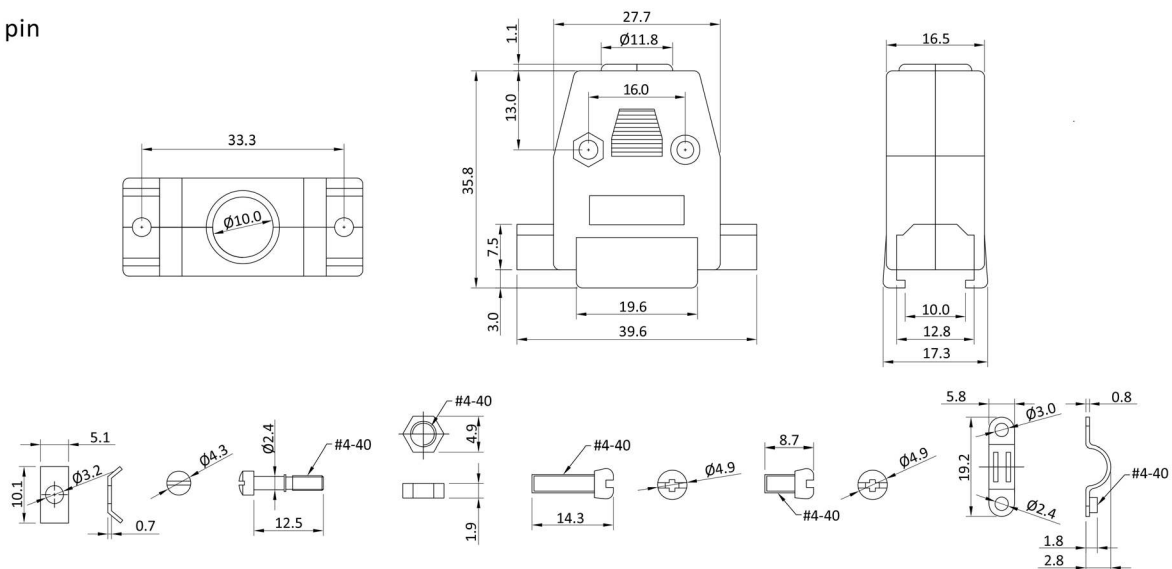

PH15SW

PH25SW

9 pin

15 pin

25 pin

Order Information

| Identifier: | No. of Contacts: | Colour: |
|----------------------------|--|-----------|
| PH | # | SW |
| Housing with screw locking | 9: 9 poles 15: 15 poles 25: 25 poles | black |