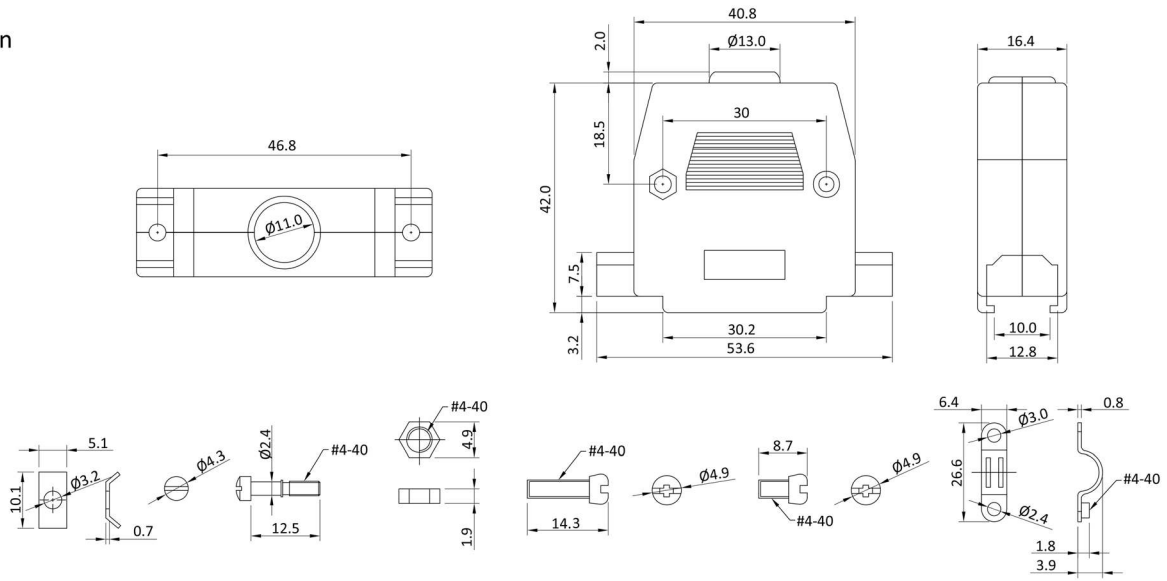

PH15SW

PH25SW

9 pin

15 pin

25 pin

Order Information

| Identifier: | No. of Contacts: | Colour: |
|----------------------------|--|-----------|
| PH | # | SW |
| Housing with screw locking | 9: 9 poles 15: 15 poles 25: 25 poles | black |