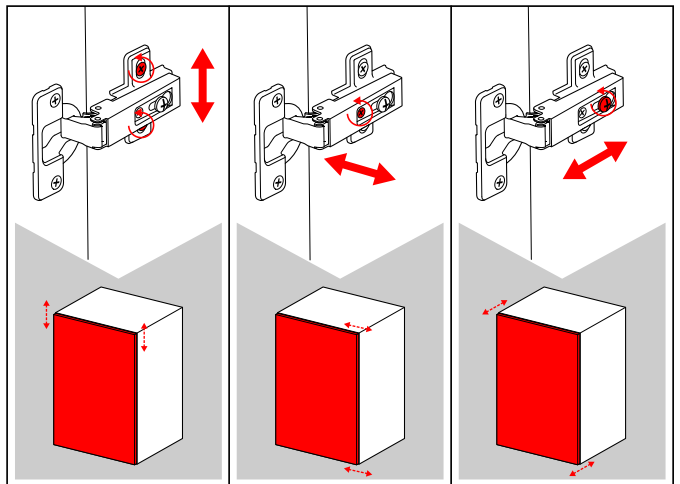

EN-For your safety : the unit should be secured to the wall.
NB this should be carried out by a competent person as you must use the right rawl plug for your type of wall.

20 BWD
x8

21 CDA x10 CDS PAS x20 x5

22 CDA x2 CDS PAS x4 x1

23

Version gris anthracite: retirer le film protecteur des portes et du tiroir avant montage des poignées.

Charcoal gray version: remove the protective film from the doors and drawer before fitting the handles