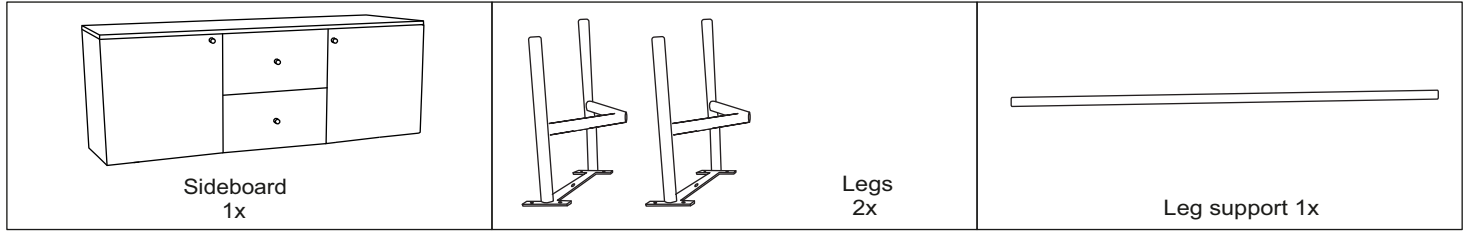

ASSEMBLY INSTRUCTIONS

2 DOOR 2 DRAWER SIDEBOARD

70927

COMPONENTS

HARDWARE & TOOLS