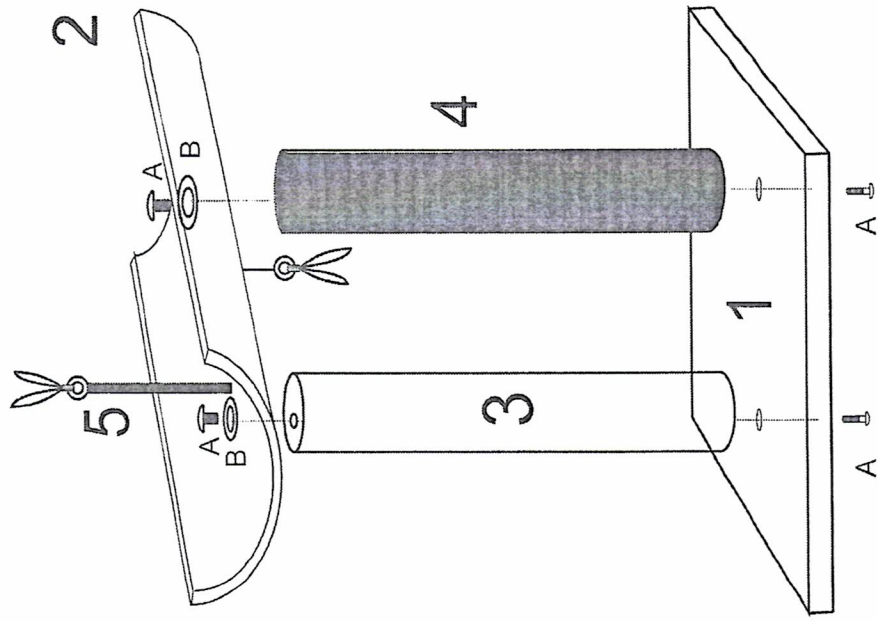

CAT FURNITURE

1
1PC SIZE 510MM*310MM*20MM

2

1PC

3

1PC SIZE 350mm

4

1PC SIZE 350mm

5

1PC

Accessory	Size	Quantity
 A	8mm*35mm	4pcs
 B	10mm*25mm	2pcs
	5MM	1pc