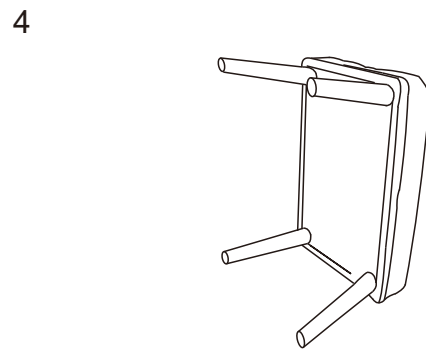

ASSEMBLY INSTRUCTION  
BAUANLEITUNG

WF318714AAA

TEAM ASSEMBLY  
RECOMMENDED  
TEAMVERSAMMLUNG  
EMPFOHLEN

Accent chair with ottoman  
Stuhl-Fußstützen-Kombination

PARTS LIST  
LISTE DER EINZEL TEILE

A X 1pc

Seat  
Sitz

B X 1pc

Chaise seat cushion

C X 8pcs

Legs  
Beine

D X 1pc

Back cushions

E X 4pcs

Screws M8\*55  
Schrauben M8\*55

F X 4pcs

Screws M8\*80  
Schrauben M8\*80

Allen Key  
Inbusschlüssel

Ottoman  
Ottomane

FINISHED  
FERTIG