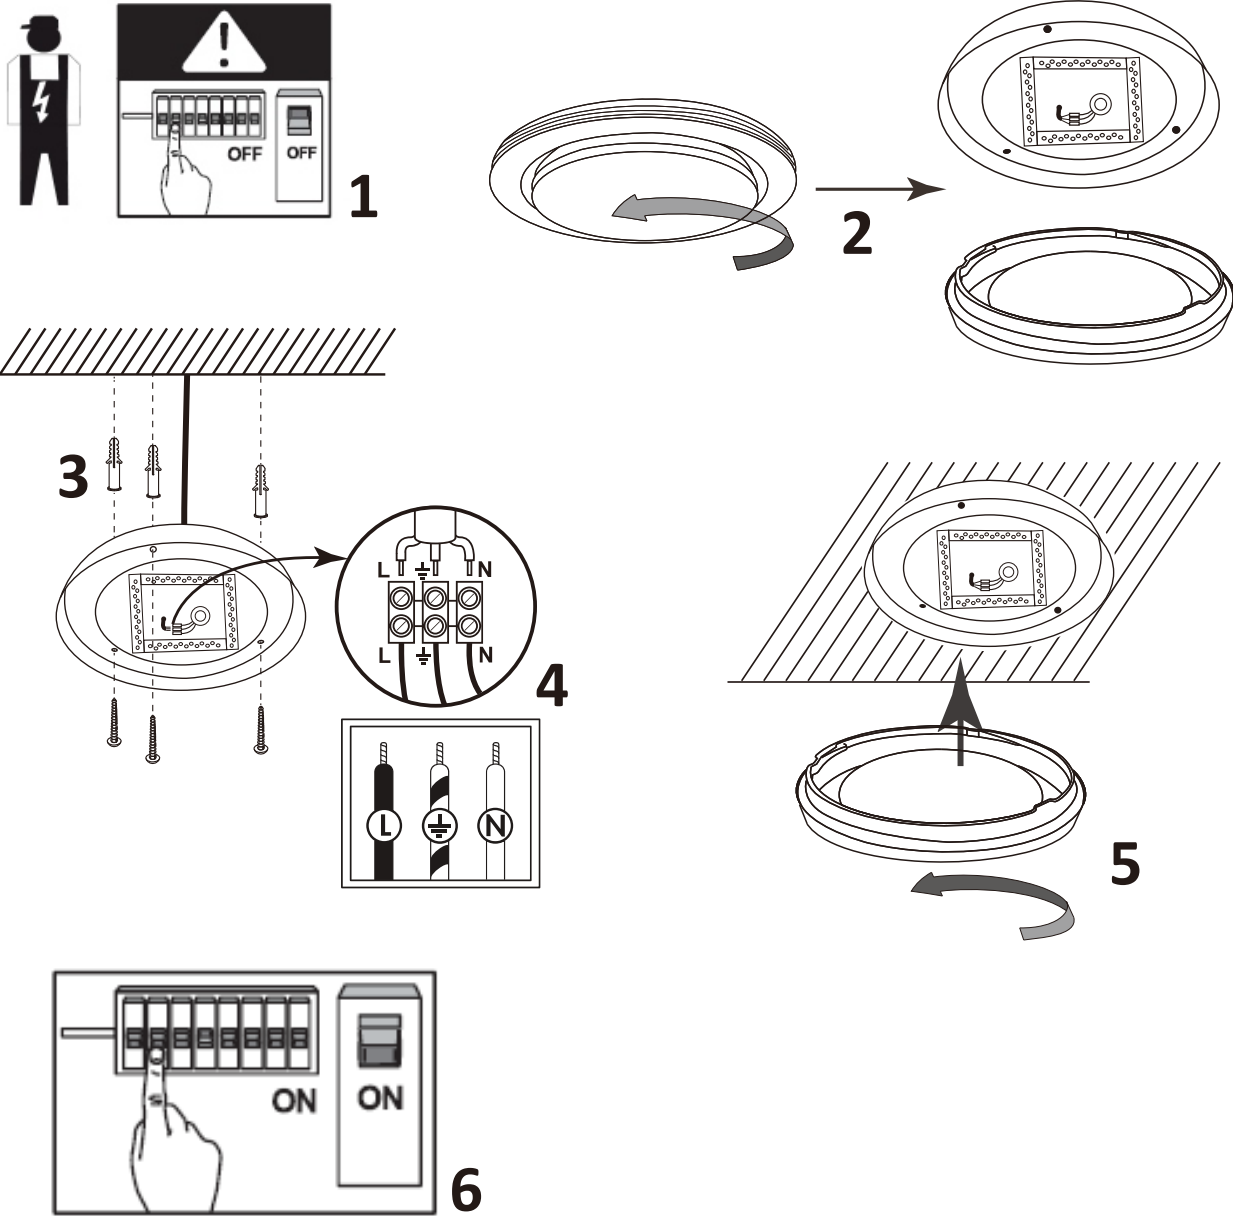

INSTRUCTION MANUAL