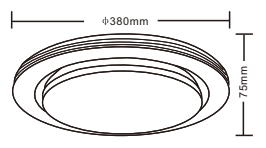

INSTRUCTION MANUAL

103956

24W LED
incl. LED Board:QL7001094
220-240V~50Hz

103962

24W LED
incl. LED Board:QL7001094
220-240V~50Hz

(DE) Dieses Produkt enthält eine Lichtquelle der Energieeffizienzklasse F (EN) This product contains a light source of energy efficiency class F (FR) Ce produit comprend une source de lumière de classe d'efficacité énergétique F (NL) Dit product bevat een lichtbron van energie-efficiëntieklasse F (PL) Produkt ten zawiera źródło światła o klasie efektywności energetycznej F (NO) Dette produkt inneholder en lyskilde i energieeffektivitetsklasse F (DK) Dette produkt indeholder en lyskilde af energieeffektivitetsklasse F (SE) Denna produkt innehåller en ljuskälla i energieeffektivitetsklass F (FI) Tämä tuote sisältää energiatehokkuusluokan F valonlähteen (IT) Questo prodotto contiene una sorgente luminosa della classe di efficienza energetica F (ES) Este producto contiene una fuente de luz de la clase de eficiencia energética F (CZ) Tento výrobek obsahuje světelný zdroj třídy energetické účinnosti F (PT) Este produto contém uma fonte de luz da classe de eficiência energética F (GR) Αυτό το προϊόν περιέχει μια φωτεινή πηγή ενεργειακής απόδοσης κλάσης F (SK) Tento výrobok obsahuje zdroj svetla triedy energetickej efektivity F	QR	EAN
		103956 8718881122859
		103962 8718881122910