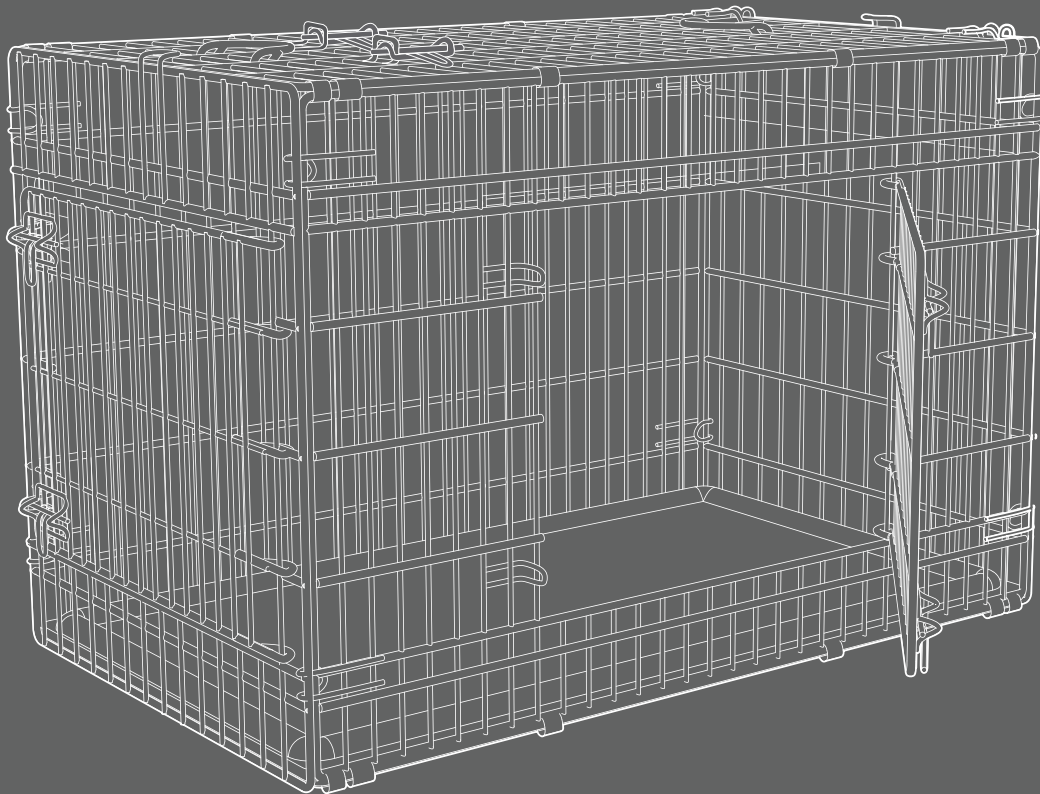

VENDOMNIA

ORIGINAL INSTRUCTION MANUAL / ORIGINAL-BEDIENUNGSANLEITUNG
MODE D'EMPLOI ORIGINAL

EN DE FR

ART. NR.: HKFG01

DOG TRANSPORT CAGE

DEAR CUSTOMER,

THANK YOU FOR CHOOSING OUR PRODUCT. PLEASE READ THIS MANUAL CAREFULLY BEFORE ASSEMBLING OR USING THE PRODUCT TO AVOID DAMAGE CAUSED BY IMPROPER USE. PLEASE PAY SPECIAL ATTENTION TO THE SAFETY INSTRUCTIONS. IF THE PRODUCT IS PASSED ON TO THIRD PARTIES, THIS MANUAL HAS TO BE PASSED ON ALONG WITH THE PRODUCT.

COMPONENTS

1 PLASTIC HANDLE X 2

2 PLASTIC TRAY WITH METAL CAGE X 1

ASSEMBLING INSTRUCTION

1

OPEN LATCH

2

FOLD OPEN

3

PULL TOP OF CAGE UPWARD

4

PULL SIDE PANELS UP

5

SET UP THE CAGE

6

COMPLETE