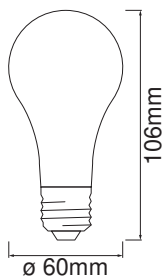

TECHNICAL DATA

Electrical data

Nominal wattage	6 W
Construction wattage	6.00 W
Nominal voltage	220...240 V
Nominal current	55 mA
Operating frequency	50...60 Hz
Mains frequency	50...60 Hz
Power factor λ	> 0.5
Claimed equiv. conventional lamp power	52 W

Photometrical data

Light color (designation)	Warm Comfort Light
Lumen main.fact.at end of nom.life time	0.70
Standard deviation of color matching	≤ 6 sdcn
Nominal luminous flux	680 lm
Luminous flux	680 lm
Luminous efficacy	113 lm/W
Color temperature	2400 K
Color rendering index Ra	≥ 80
Flickering metric (Pst LM)	1.0
Stroboscope effect metric (SVM)	0.9

Light technical data

Beam angle	300 °
Starting time	< 0.5 s

Dimensions & Weight

Product weight	40.00 g
Diameter	60.00 mm
Length	114.00 mm
Width	60.00 mm
Height	60.00 mm
Outer bulb [PICOS]	A60

Lifespan

Lifespan	15000 h
Lumen maintenance at end of service lifetime	0.70