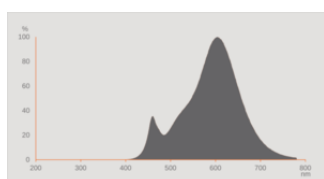

Photometrical data

Light color (designation)	Warm Comfort Light
Lumen main.fact.at end of nom.life time	0.70
Standard deviation of color matching	≤ 6 sdcn
Nominal luminous flux	680 lm
Luminous flux	680 lm
Luminous efficacy	113 lm/W
Color temperature	2400 K
Color rendering index Ra	≥ 80
Flickering metric (Pst LM)	1.0
Stroboscope effect metric (SVM)	0.9

Light technical data

Beam angle	300 °
Starting time	< 0.5 s

Dimensions & Weight

Product weight	40.00 g
Diameter	60.00 mm
Length	114.00 mm
Width	60.00 mm
Height	60.00 mm
Outer bulb [PICOS]	A60

Lifespan

Lifespan	15000 h
Lumen maintenance at end of service lifetime	0.70