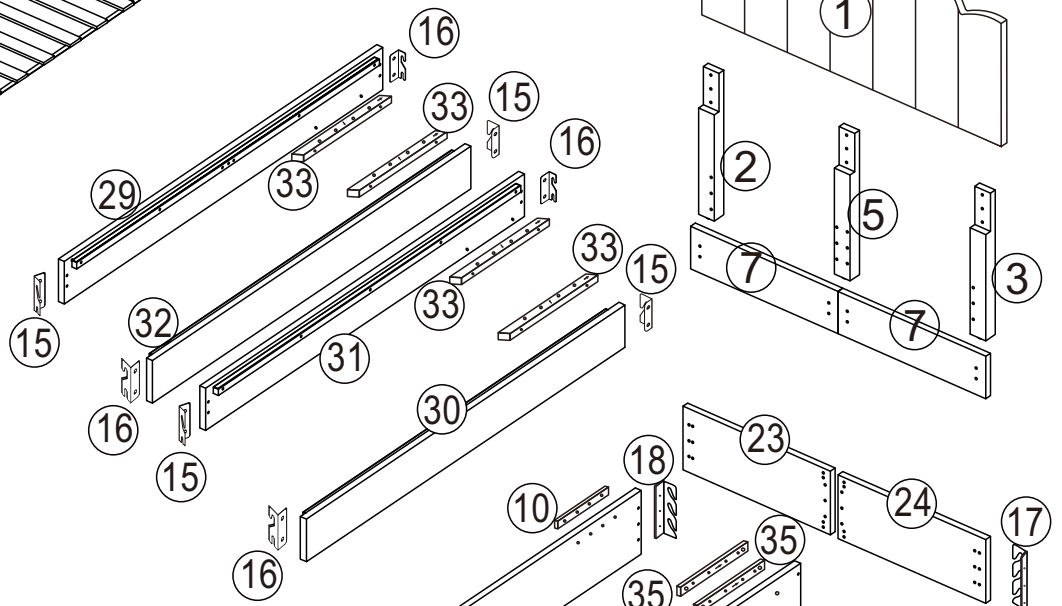

Assembly Instruction

SKU: WF318166/WF318167/WF318168

BED FRAME
(Double)

Parts List for WF318166

<p>1</p>  <p>1PC</p>	<p>2</p>  <p>1PC</p>
<p>3</p>  <p>1PC</p>	<p>4</p>  <p>7PCS</p>
<p>5</p>  <p>1PC</p>	<p>6</p>  <p>2PCS</p>
<p>7</p>  <p>2PCS</p>	<p>8</p>  <p>1PC</p>
<p>10</p>  <p>2PCS</p>	<p>11</p>  <p>2PCS</p>
<p>13</p>  <p>2PCS</p>	<p>19</p>  <p>2PCS</p>
<p>20</p>  <p>2PCS</p>	<p>21</p>  <p>8PCS</p>
<p>22</p>  <p>8PCS</p>	

	A x 9PCS
	E x 9PCS
	F x 9PCS
	I x 1PC

2

TIP:

when you assemble part 2 please screw the 3 holes on the right side,
when you assemble part 3 please screw the 3 holes on the left side,
when you assemble part 5 please screw the 6 holes as the picture shown.

8

	(N) x 2PCS
	(F) x 4PCS
	(O) x 2PCS
	(K) x 1PC
	(I) x 1PC

9

TIP:

please note the direction indicated by the arrow label as the picture shown.

	(C) x 8PCS
	(J) x 1PC

10

	(B) x 16PCS
	(E) x 16PCS
	(F) x 16PCS
	(I) x 1PC
	15 x 4PCS
	16 x 4PCS

21

	(J) x 1PC
	(L) x 4PCS
	(12) x 2PCS