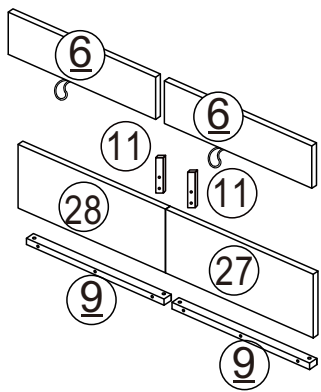

Assembly Instruction

SKU: WF318166/WF318167/WF318168

BED FRAME
(Double)

Parts List for WF318166

<p>1</p>  <p>1PC</p>	<p>2</p>  <p>1PC</p>
<p>3</p>  <p>1PC</p>	<p>4</p>  <p>7PCS</p>
<p>5</p>  <p>1PC</p>	<p>6</p>  <p>2PCS</p>
<p>7</p>  <p>2PCS</p>	<p>8</p>  <p>1PC</p>
<p>10</p>  <p>2PCS</p>	<p>11</p>  <p>2PCS</p>
<p>13</p>  <p>2PCS</p>	<p>19</p>  <p>2PCS</p>
<p>20</p>  <p>2PCS</p>	<p>21</p>  <p>8PCS</p>
<p>22</p>  <p>8PCS</p>	

	A x 9PCS
	E x 9PCS
	F x 9PCS
	I x 1PC

2

TIP:

when you assemble part 2 please screw the 3 holes on the right side,
when you assemble part 3 please screw the 3 holes on the left side,
when you assemble part 5 please screw the 6 holes as the picture shown.

5

TIP:
please make sure the edge of part 22 was vertically with the edge of part 14, as the picture shown.

	(G) x 8PCS
	(22) x 8PCS
	(J) x 1PC

6

	(B) x 12PCS
	(E) x 12PCS
	(F) x 12PCS
	(I) x 1PC

7

	(G) x 8PCS
	(J) x 1PC

21

	(J) x 1PC
	(L) x 4PCS
	(12) x 2PCS