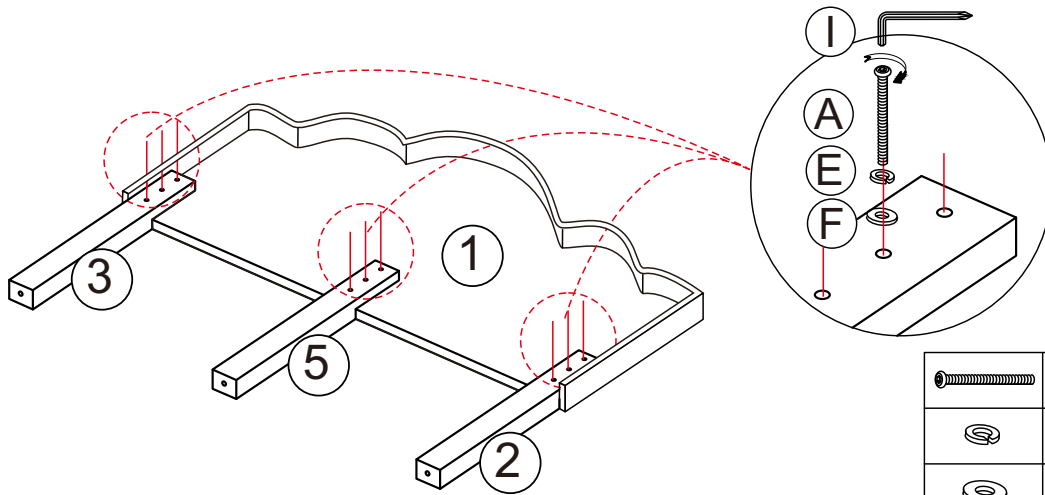

Hardware List for WF318166

<p>(A)  M8*50mm 21PCS</p>	<p>(B)  M8*20mm 56PCS</p>
<p>(C)  M6*50mm 14PCS</p>	<p>(D)  M6*25mm 32PCS</p>
<p>(E)  M8 77PCS</p>	<p>(F)  Ø19mm 81PCS</p>
<p>(G)  M6*15mm 16PCS</p>	<p>(H)  M4*25mm 8PCS</p>
<p>(I)  M5 1PC</p>	<p>(J)  M4 1PC</p>
<p>(K)  13# 1PC</p>	<p>(L)  M6*20mm 4PCS</p>
<p>(M)  M6*35mm 4PCS</p>	<p>(N)  M8*85mm 2PCS</p>
<p>(O)  M8 2PCS</p>	<p>(12)  2PCS</p>

Installation Steps

Before your installation, please make sure that you have all the parts listed in the manual. If you find something missing please do not hesitate in contacting us.

1

TIP:

please don't tighten the screws on step 1 until step 2 finished.

	A x 9PCS
	E x 9PCS
	F x 9PCS
	I x 1PC

2

TIP:

when you assemble part 2 please screw the 3 holes on the right side,
when you assemble part 3 please screw the 3 holes on the left side,
when you assemble part 5 please screw the 6 holes as the picture shown.