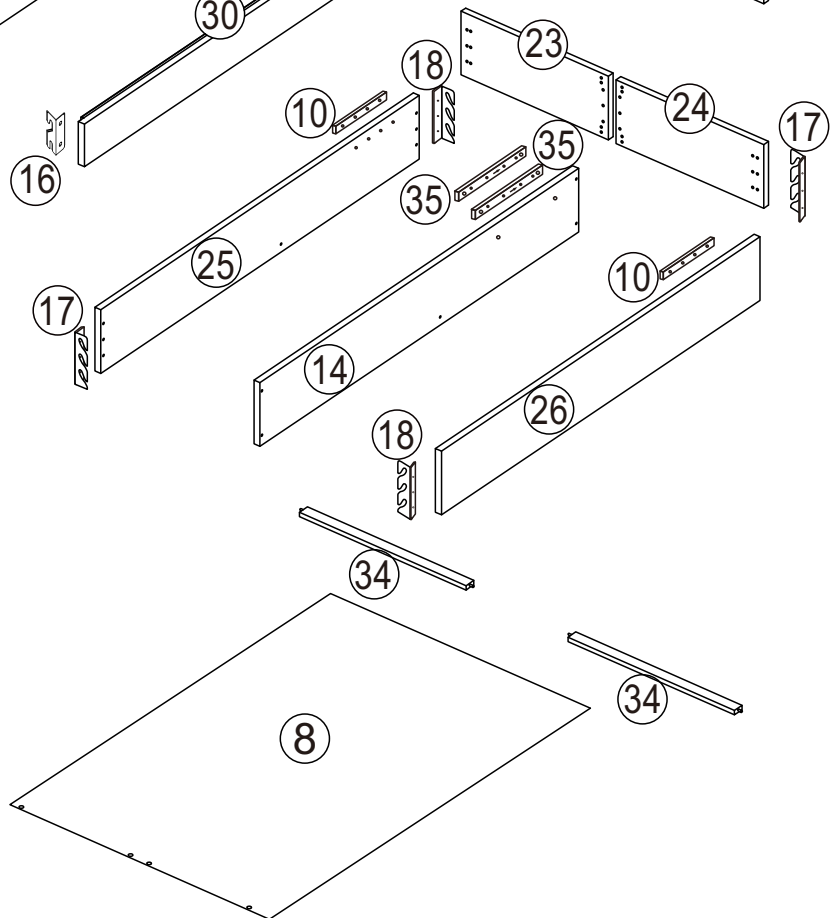

Assembly Instruction

SKU: WF318166/WF318167/WF318168

BED FRAME
(Double)

Parts List for WF318166

<p>1</p>  <p>1PC</p>	<p>2</p>  <p>1PC</p>
<p>3</p>  <p>1PC</p>	<p>4</p>  <p>7PCS</p>
<p>5</p>  <p>1PC</p>	<p>6</p>  <p>2PCS</p>
<p>7</p>  <p>2PCS</p>	<p>8</p>  <p>1PC</p>
<p>10</p>  <p>2PCS</p>	<p>11</p>  <p>2PCS</p>
<p>13</p>  <p>2PCS</p>	<p>19</p>  <p>2PCS</p>
<p>20</p>  <p>2PCS</p>	<p>21</p>  <p>8PCS</p>
<p>22</p>  <p>8PCS</p>	

	A x 9PCS
	E x 9PCS
	F x 9PCS
	I x 1PC

2

TIP:

when you assemble part 2 please screw the 3 holes on the right side,
when you assemble part 3 please screw the 3 holes on the left side,
when you assemble part 5 please screw the 6 holes as the picture shown.

8

	(N) x 2PCS
	(F) x 4PCS
	(O) x 2PCS
	(K) x 1PC
	(I) x 1PC

9

TIP:

please note the direction indicated by the arrow label as the picture shown.

	(C) x 8PCS
	(J) x 1PC

10

	(B) x 16PCS
	(E) x 16PCS
	(F) x 16PCS
	(I) x 1PC
	15 x 4PCS
	16 x 4PCS

21

	(J) x 1PC
	(L) x 4PCS
	(12) x 2PCS