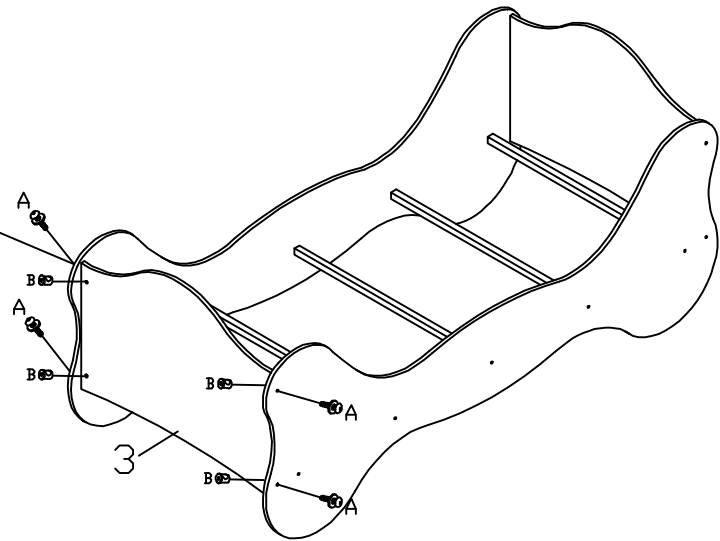

3

M6*50
QTY:4

QTY:4

QTY:4

4

8#*25
QTY:12