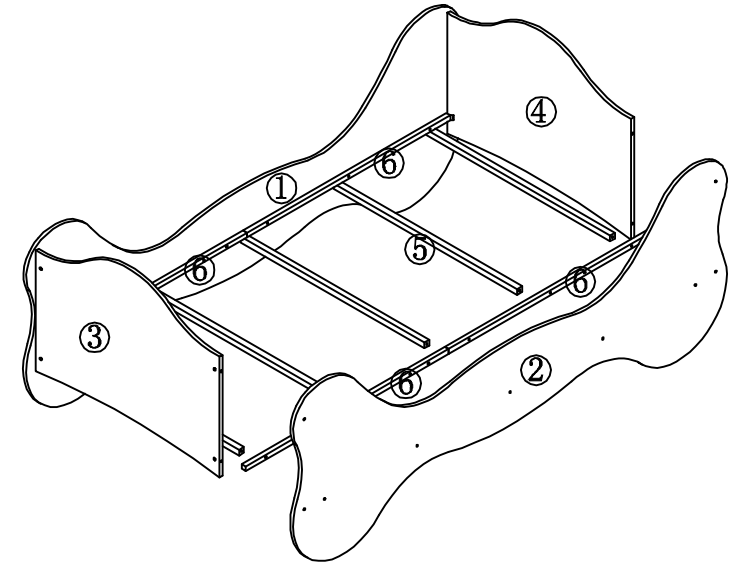

## DESCRIPTION OF COMPONENT

ITEM NO	WORK PIECE DESCRIPTION	MEASUREMENT	QTY	COLOUR	SHAPE	PACK IN BOX
(1)	SIDE PANEL (L)	2149*783*15	1	PURPLE		1/1
(2)	SIDE PANEL (R)	2149*783*15	1	PURPLE		1/1
(3)	BACK PANEL	905*666*15	1	PURPLE		1/1
(4)	FRONT PANEL	905*666*15	1	PURPLE		1/1
(5)	SUPPORT POLE	905*25*25	5	WHITE		1/1
(6)	ARTICLE RIBS	1000*25*22	4	WHITE		1/1
(7)	HARDWARE	216*114*57	1	BROWN		1/1

SCALE 1:1

A

M6\*50  
18X

B

8X

C

18X

D