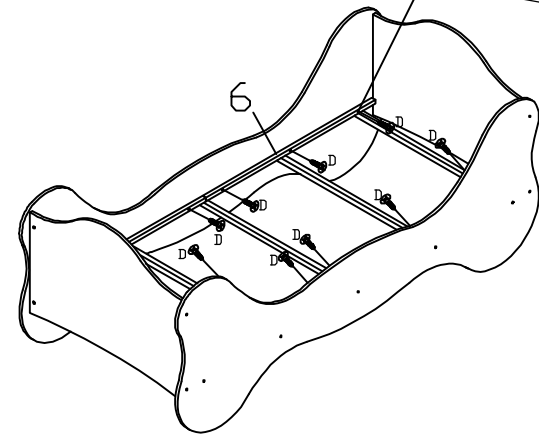

M6*50
QTY:4

QTY:4

QTY:4

4

8#*25
QTY:12