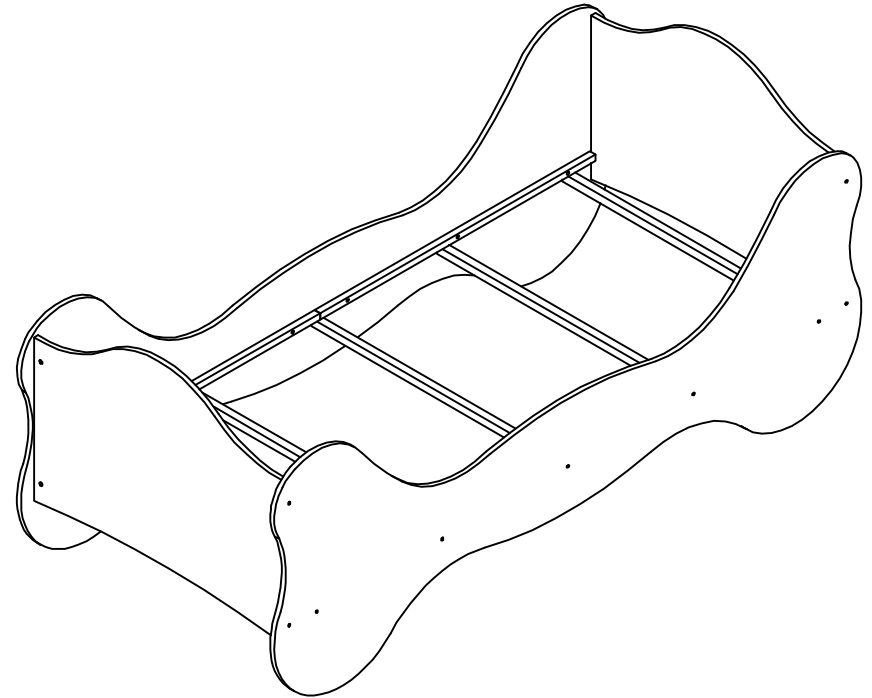

DESCRIPTION OF COMPONENT

ITEM NO	WORK PIECE DESCRIPTION	MEASUREMENT	QTY	COLOUR	SHAPE	PACK IN BOX
(1)	SIDE PANEL (L)	2149*783*15	1	PURPLE		1/1
(2)	SIDE PANEL (R)	2149*783*15	1	PURPLE		1/1
(3)	BACK PANEL	905*666*15	1	PURPLE		1/1
(4)	FRONT PANEL	905*666*15	1	PURPLE		1/1
(5)	SUPPORT POLE	905*25*25	5	WHITE		1/1
(6)	ARTICLE RIBS	1000*25*22	4	WHITE		1/1
(7)	HARDWARE	216*114*57	1	BROWN		1/1

MODEL: B155s (905*2020)

5