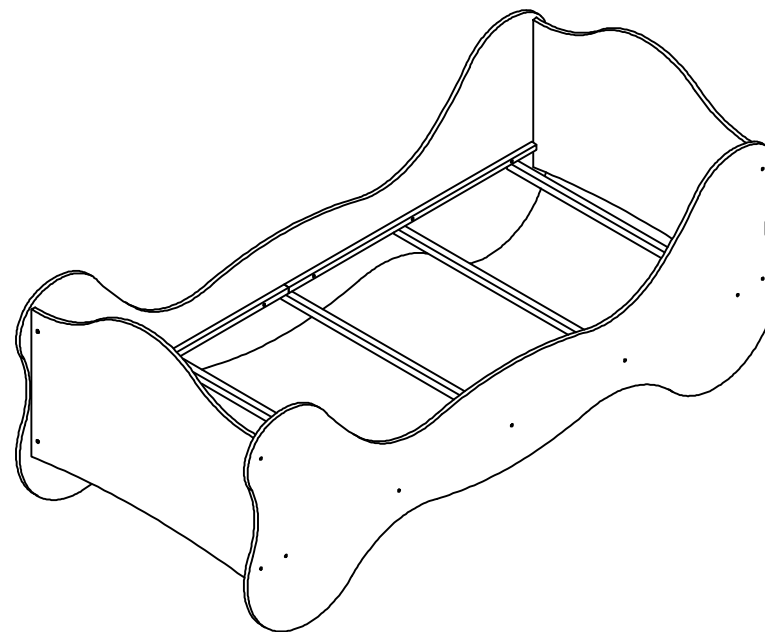

## DESCRIPTION OF COMPONENT

ITEM NO	WORK PIECE DESCRIPTION	MEASUREMENT	QTY	COLOUR	SHAPE	PACK IN BOX
(1)	SIDE PANEL (L)	2149*783*15	1	PURPLE		1/1
(2)	SIDE PANEL (R)	2149*783*15	1	PURPLE		1/1
(3)	BACK PANEL	905*666*15	1	PURPLE		1/1
(4)	FRONT PANEL	905*666*15	1	PURPLE		1/1
(5)	SUPPORT POLE	905*25*25	5	WHITE		1/1
(6)	ARTICLE RIBS	1000*25*22	4	WHITE		1/1
(7)	HARDWARE	216*114*57	1	BROWN		1/1