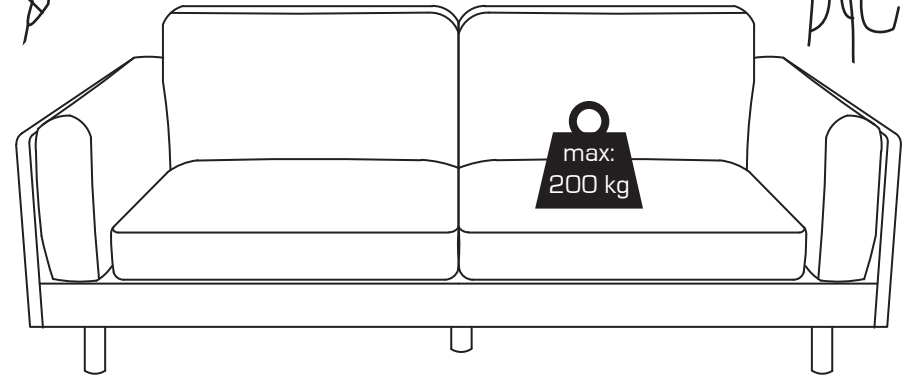

www.phoenix-home.info

SHELBY

ITM: 667204

SIZE: 207x83,5x83 CM

Sicherheitshinweise / Security advices

GB

Please take the time to carefully read through the whole of these instructions before you commence. Keep these instructions for future reference. Unpack, inspect and check off all of the contents. Please dispose of all packaging safely.