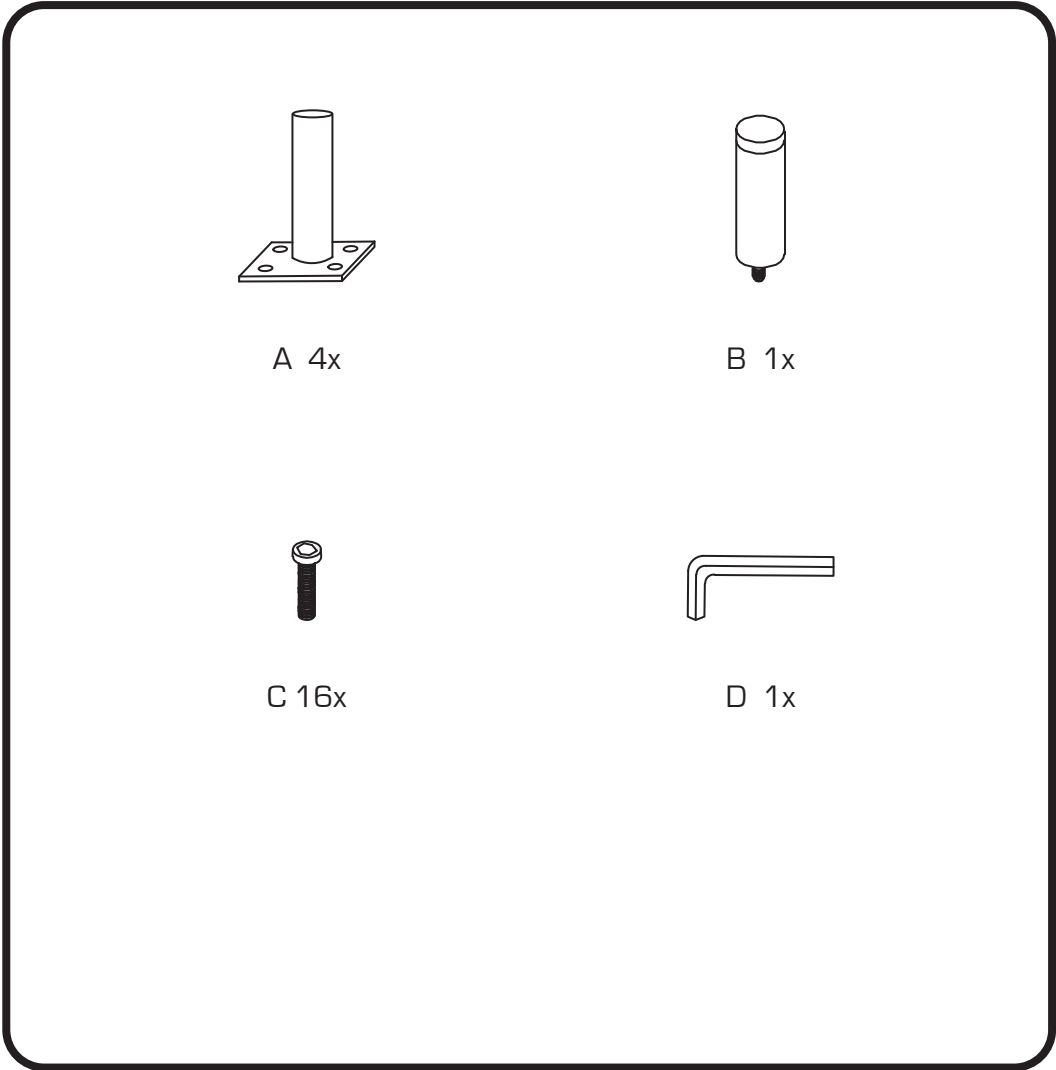

www.phoenix-home.info

SHELBY

ITM: 667204

SIZE: 207x83,5x83 CM

Sicherheitshinweise / Security advices

GB

Please take the time to carefully read through the whole of these instructions before you commence. Keep these instructions for future reference. Unpack, inspect and check off all of the contents. Please dispose of all packaging safely.