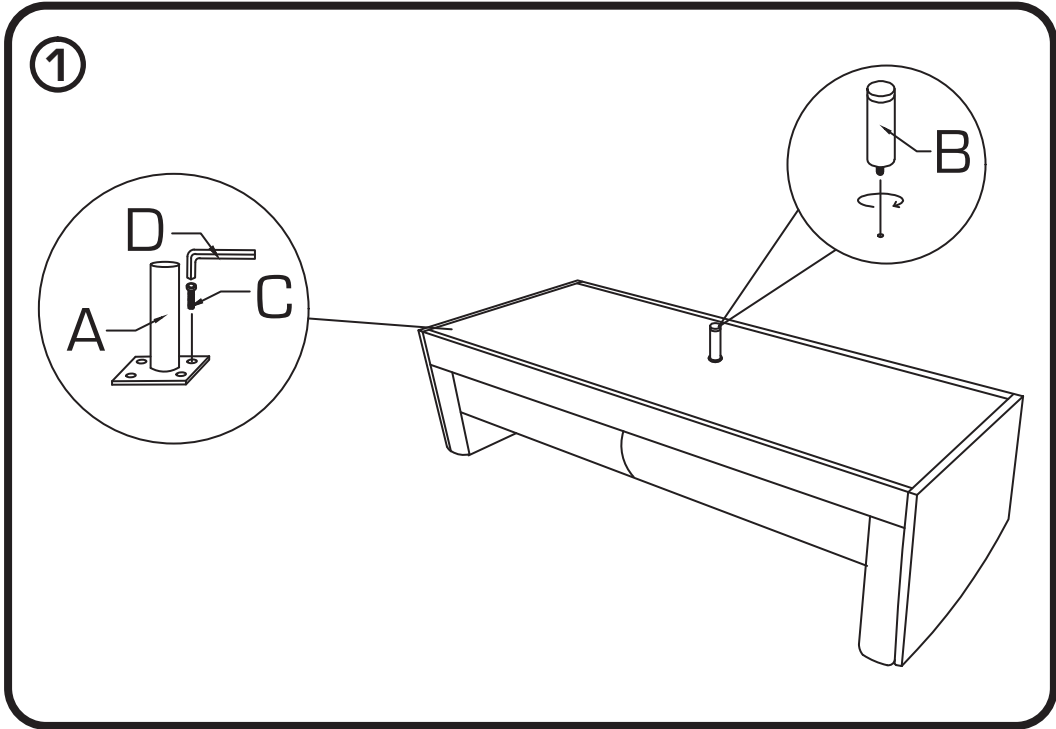

www.phoenix-home.info

SHELBY

ITM: 667204

SIZE: 207x83,5x83 CM

Sicherheitshinweise / Security advices

GB

Please take the time to carefully read through the whole of these instructions before you commence. Keep these instructions for future reference. Unpack, inspect and check off all of the contents. Please dispose of all packaging safely.