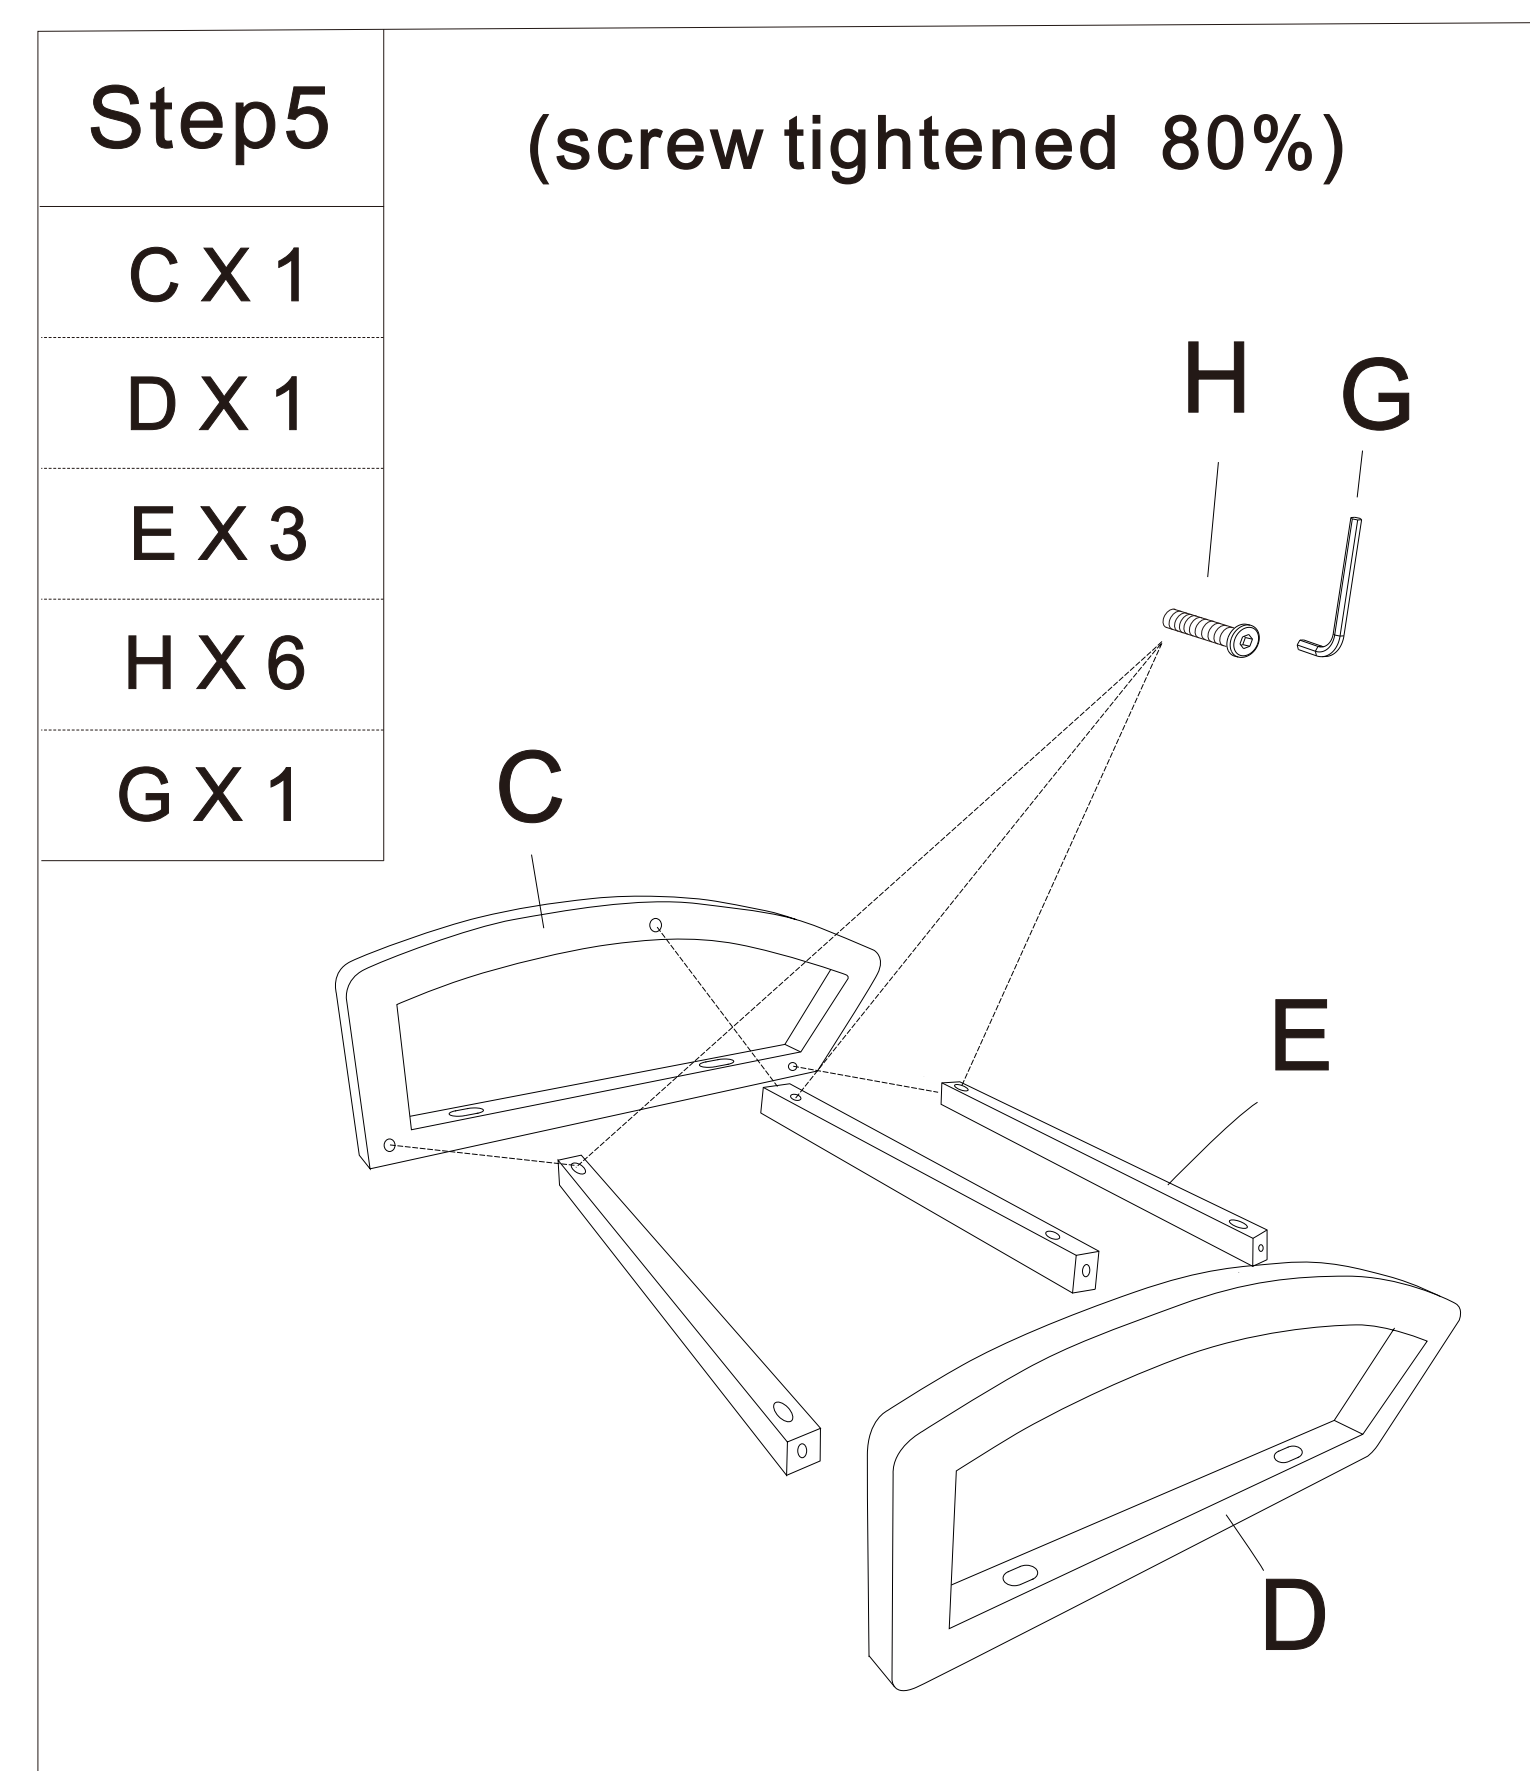

ASSEMBLY INSTRUCTIONS

A		1PC
B		1PC
C		1PC
D		1PC
E		3PCS
F	 M8*22	1PC
G		1PC
H	 M6*45	10PCS
I	 M8*50	1PC
J	 M6*16	4PCS
K	 M6*16	8PCS
L		2PCS
M		2PCS

Attention: When Installation part [L]&[M], the wider end should be upwards.

WARNING: *DO NOT STAND ON THE CHAIRS *THESE CHAIRS ARE DESIGNED TO SEAT ONE PERSON ONLY PER CHAIR *DO NOT USE THE CHAIR UNLESS ALL THE BOLTS AND SCREWS ARE FINALLY TIGHTENED

***AT LEAST EVERY FOUR MONTHS,PLEASE CHECK ALL BOLTS AND SCREWS TO MAKE SURE THEY ARE SECURELY TIGHTENED**