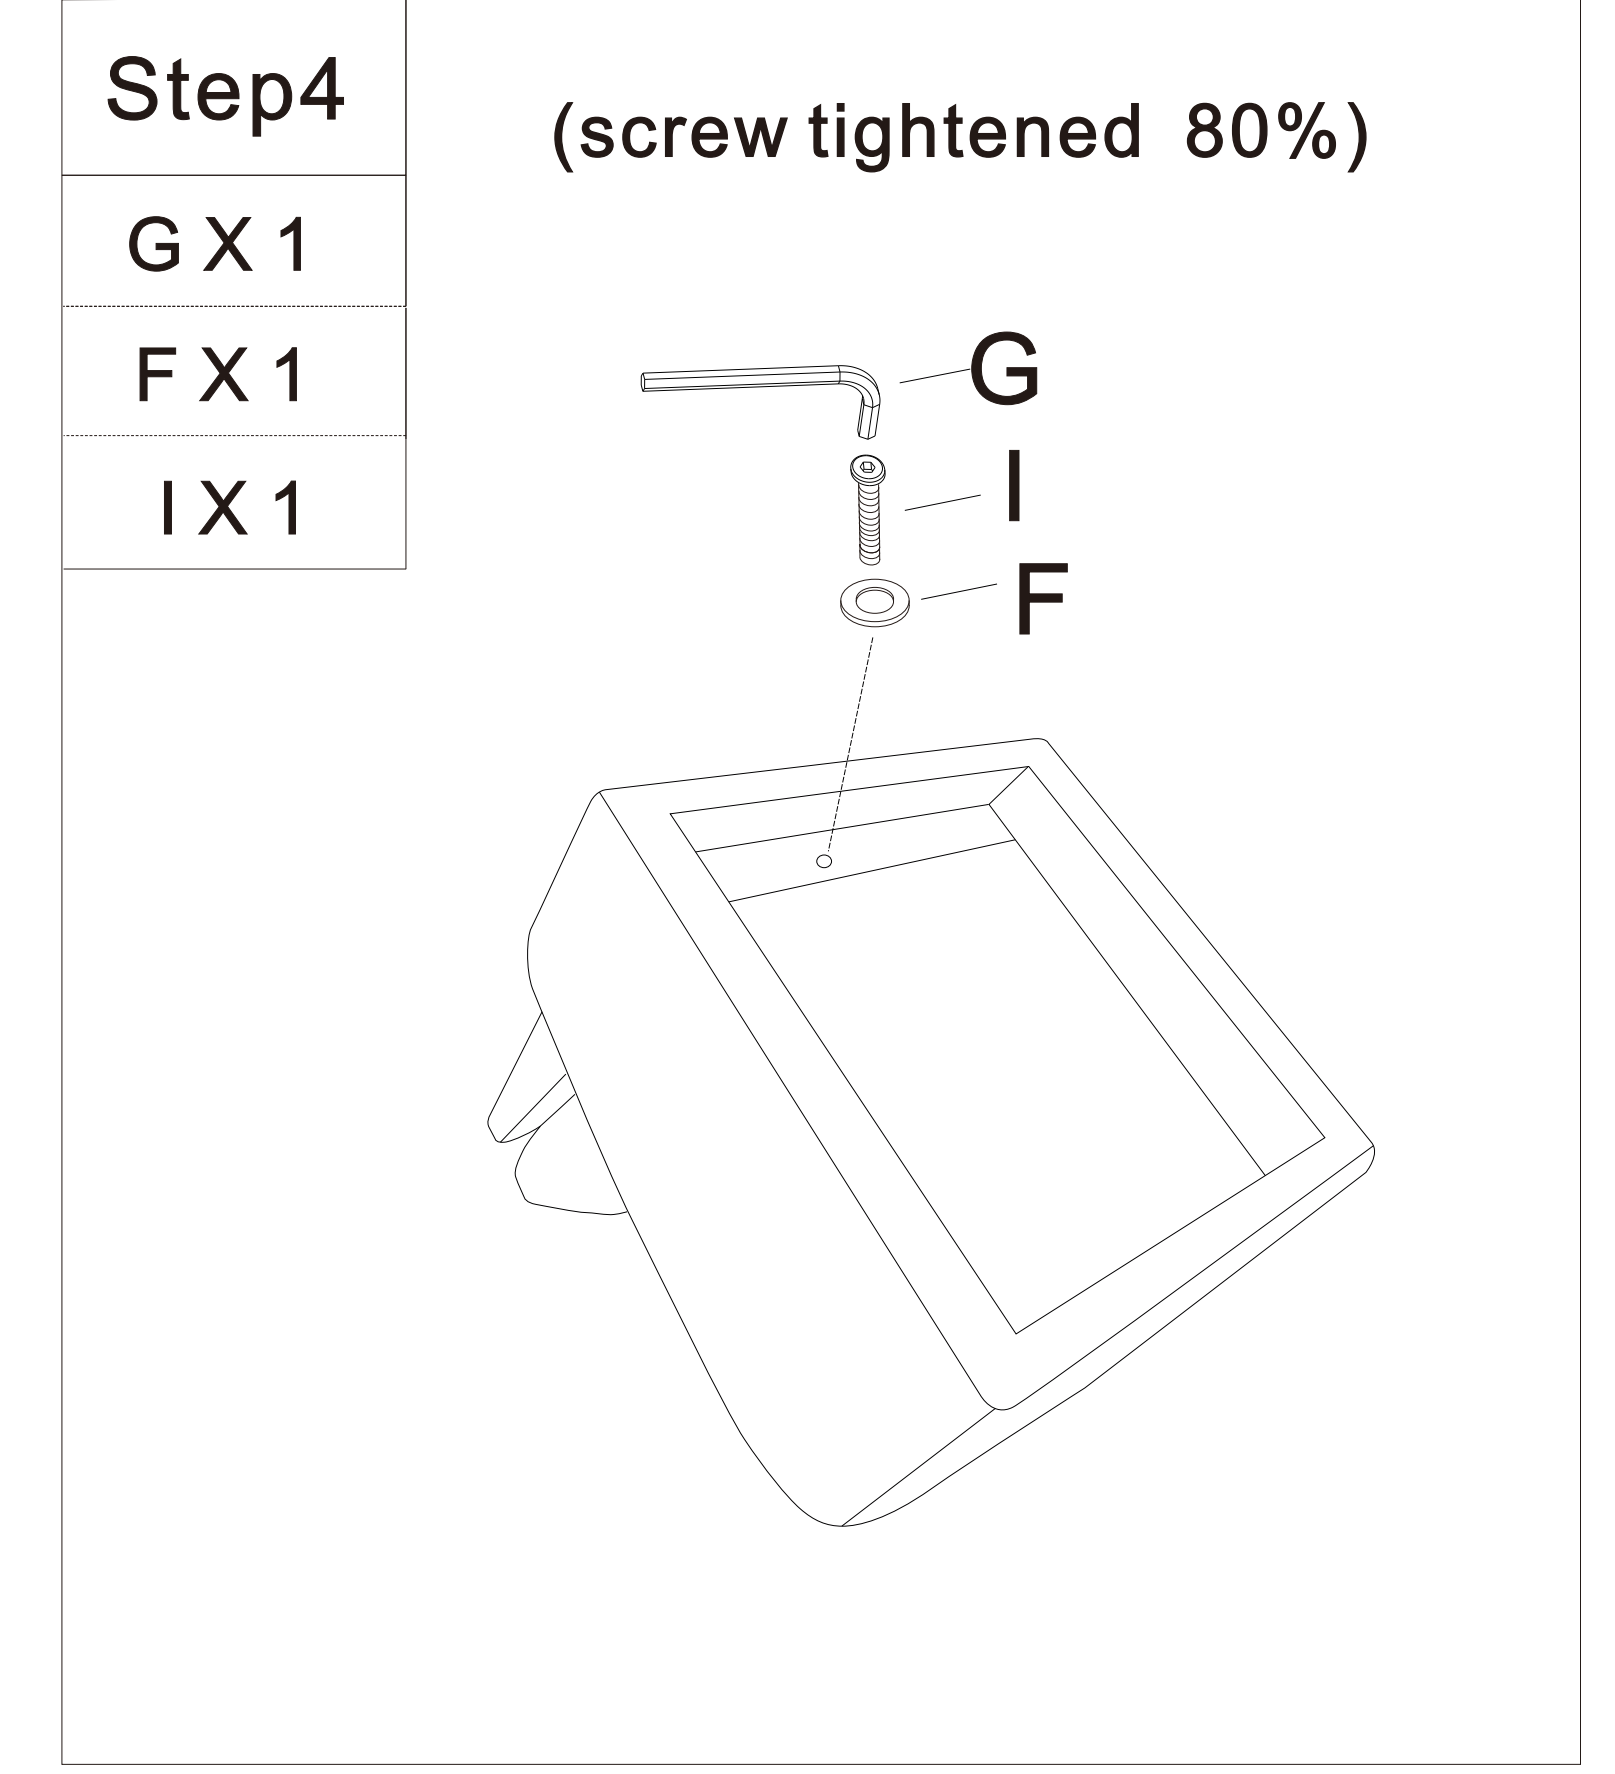

ASSEMBLY INSTRUCTIONS

A		1PC
B		1PC
C		1PC
D		1PC
E		3PCS
F	 M8*22	1PC
G		1PC
H	 M6*45	10PCS
I	 M8*50	1PC
J	 M6*16	4PCS
K	 M6*16	8PCS
L		2PCS
M		2PCS

Attention: When Installation part [L]&[M], the wider end should be upwards.

WARNING: *DO NOT STAND ON THE CHAIRS *THESE CHAIRS ARE DESIGNED TO SEAT ONE PERSON ONLY PER CHAIR *DO NOT USE THE CHAIR UNLESS ALL THE BOLTS AND SCREWS ARE FINALLY TIGHTENED

***AT LEAST EVERY FOUR MONTHS,PLEASE CHECK ALL BOLTS AND SCREWS TO MAKE SURE THEY ARE SECURELY TIGHTENED**