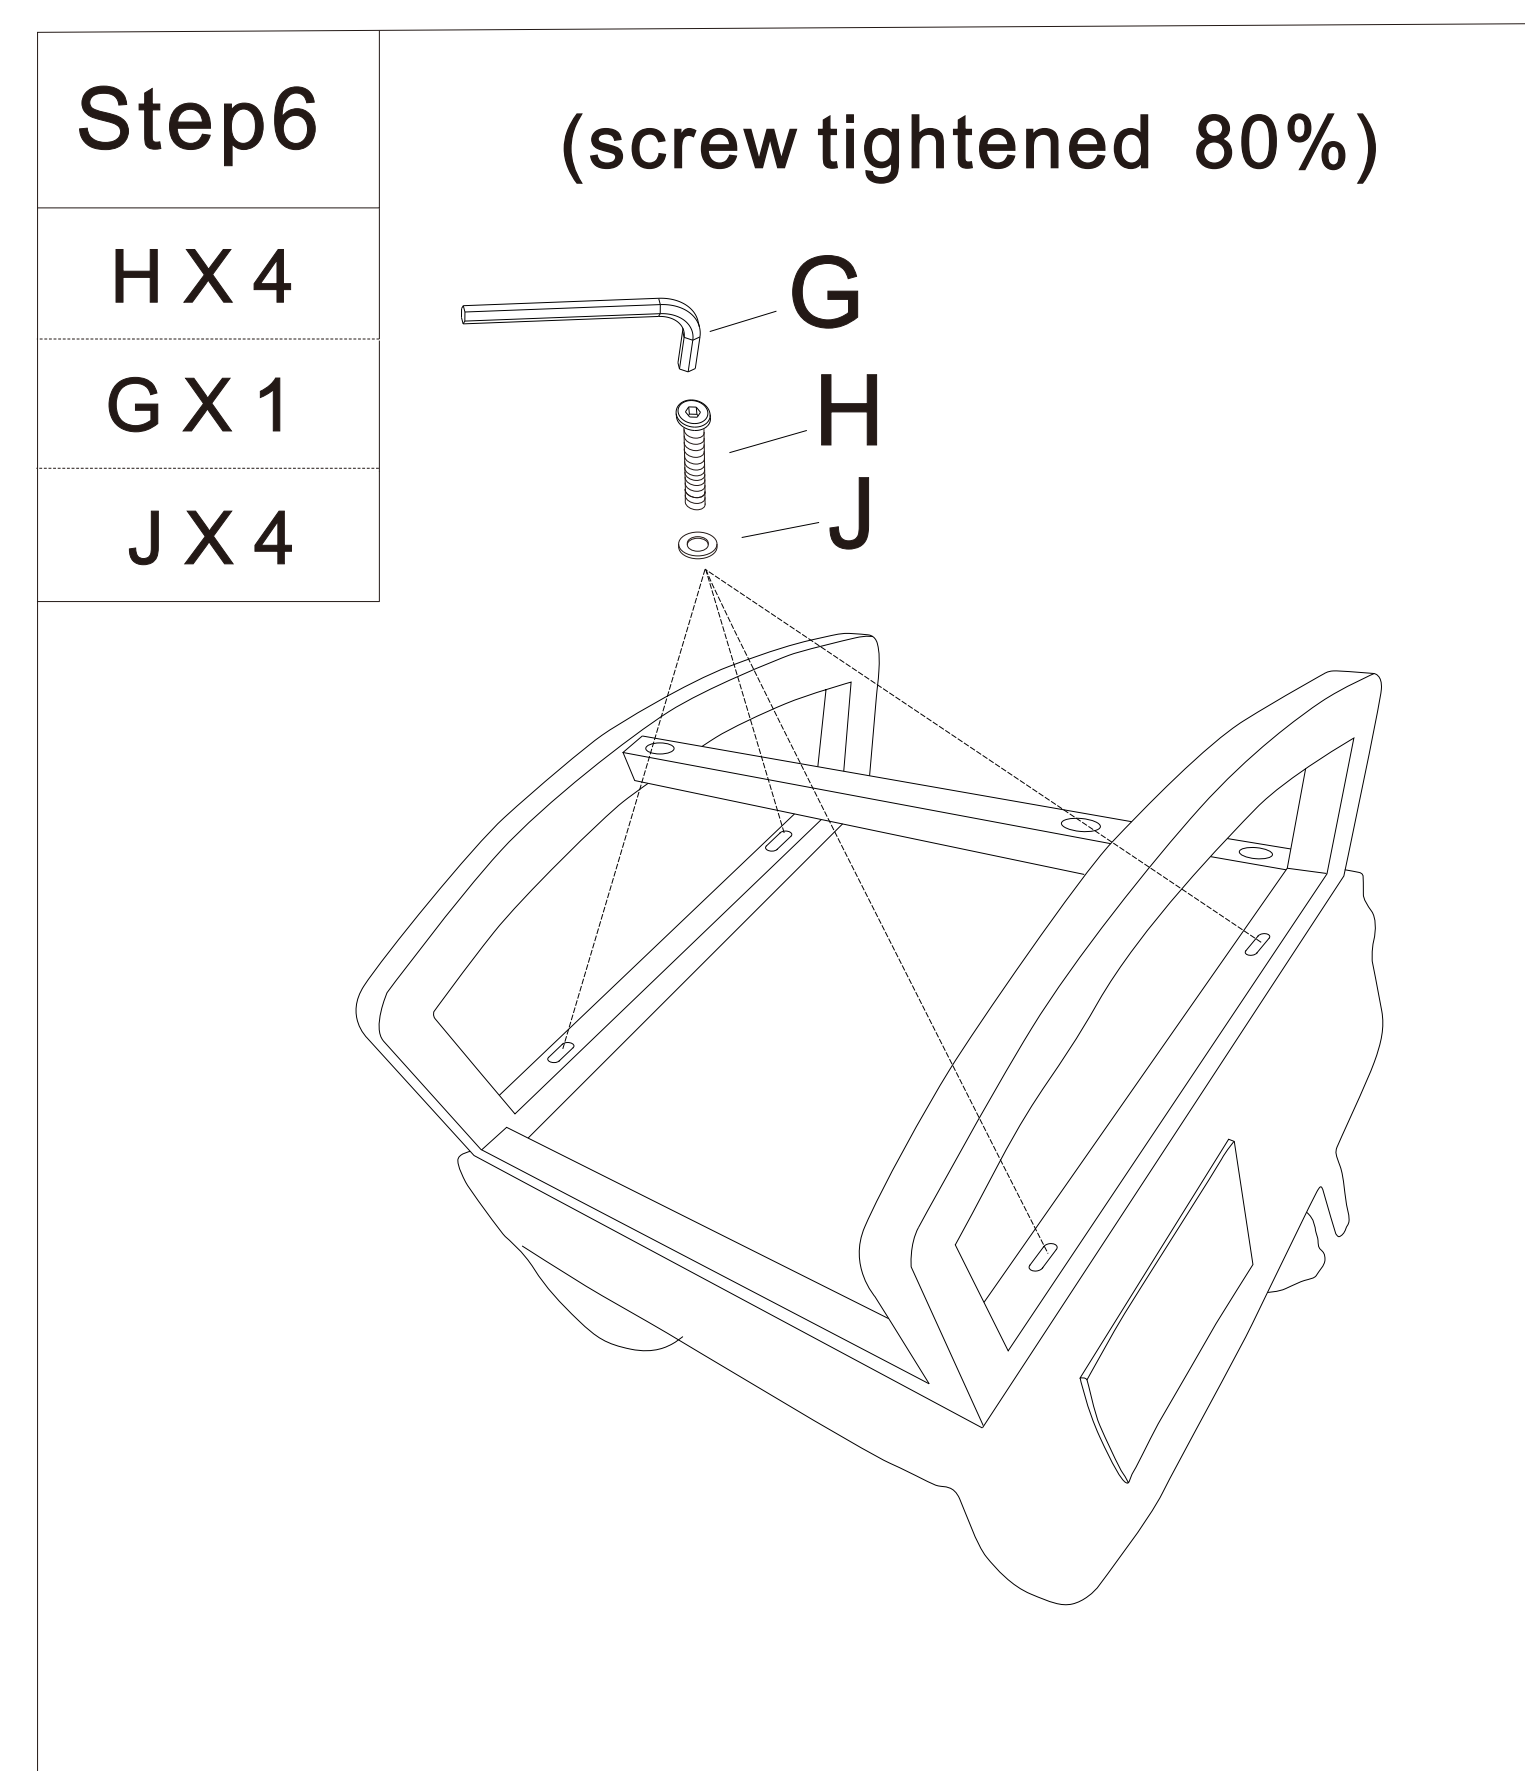

ASSEMBLY INSTRUCTIONS

A		1PC
B		1PC
C		1PC
D		1PC
E		3PCS
F	 M8*22	1PC
G		1PC
H	 M6*45	10PCS
I	 M8*50	1PC
J	 M6*16	4PCS
K	 M6*16	8PCS
L		2PCS
M		2PCS

Attention: When Installation part [L]&[M], the wider end should be upwards.

WARNING: *DO NOT STAND ON THE CHAIRS *THESE CHAIRS ARE DESIGNED TO SEAT ONE PERSON ONLY PER CHAIR *DO NOT USE THE CHAIR UNLESS ALL THE BOLTS AND SCREWS ARE FINALLY TIGHTENED

***AT LEAST EVERY FOUR MONTHS,PLEASE CHECK ALL BOLTS AND SCREWS TO MAKE SURE THEY ARE SECURELY TIGHTENED**