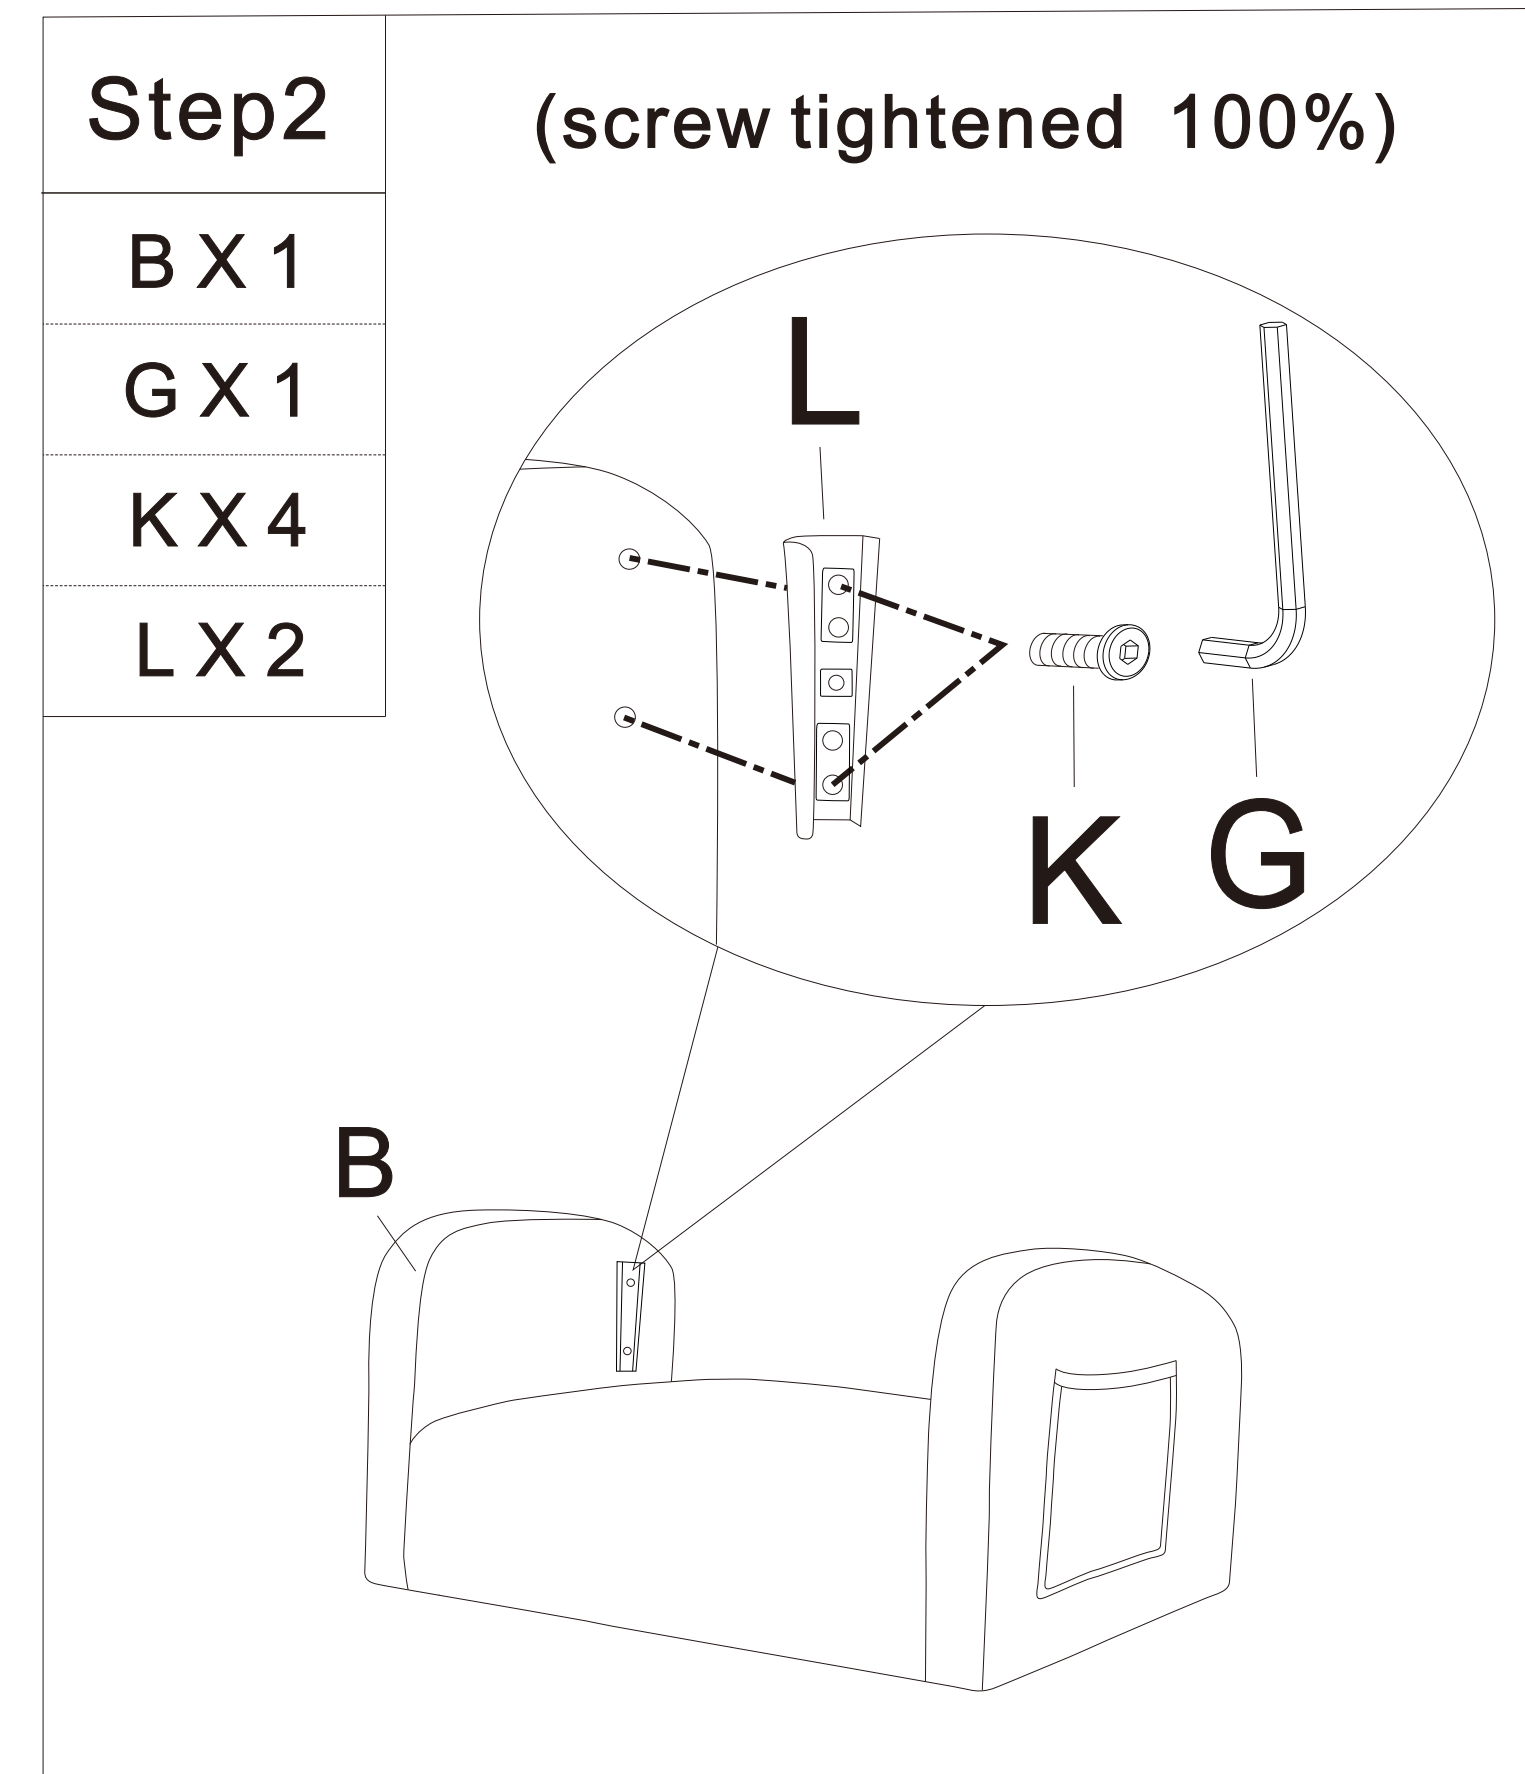

ASSEMBLY INSTRUCTIONS

A		1PC
B		1PC
C		1PC
D		1PC
E		3PCS
F	 M8*22	1PC
G		1PC
H	 M6*45	10PCS
I	 M8*50	1PC
J	 M6*16	4PCS
K	 M6*16	8PCS
L		2PCS
M		2PCS

Attention: When Installation part [L]&[M], the wider end should be upwards.

WARNING: *DO NOT STAND ON THE CHAIRS *THESE CHAIRS ARE DESIGNED TO SEAT ONE PERSON ONLY PER CHAIR *DO NOT USE THE CHAIR UNLESS ALL THE BOLTS AND SCREWS ARE FINALLY TIGHTENED

***AT LEAST EVERY FOUR MONTHS,PLEASE CHECK ALL BOLTS AND SCREWS TO MAKE SURE THEY ARE SECURELY TIGHTENED**