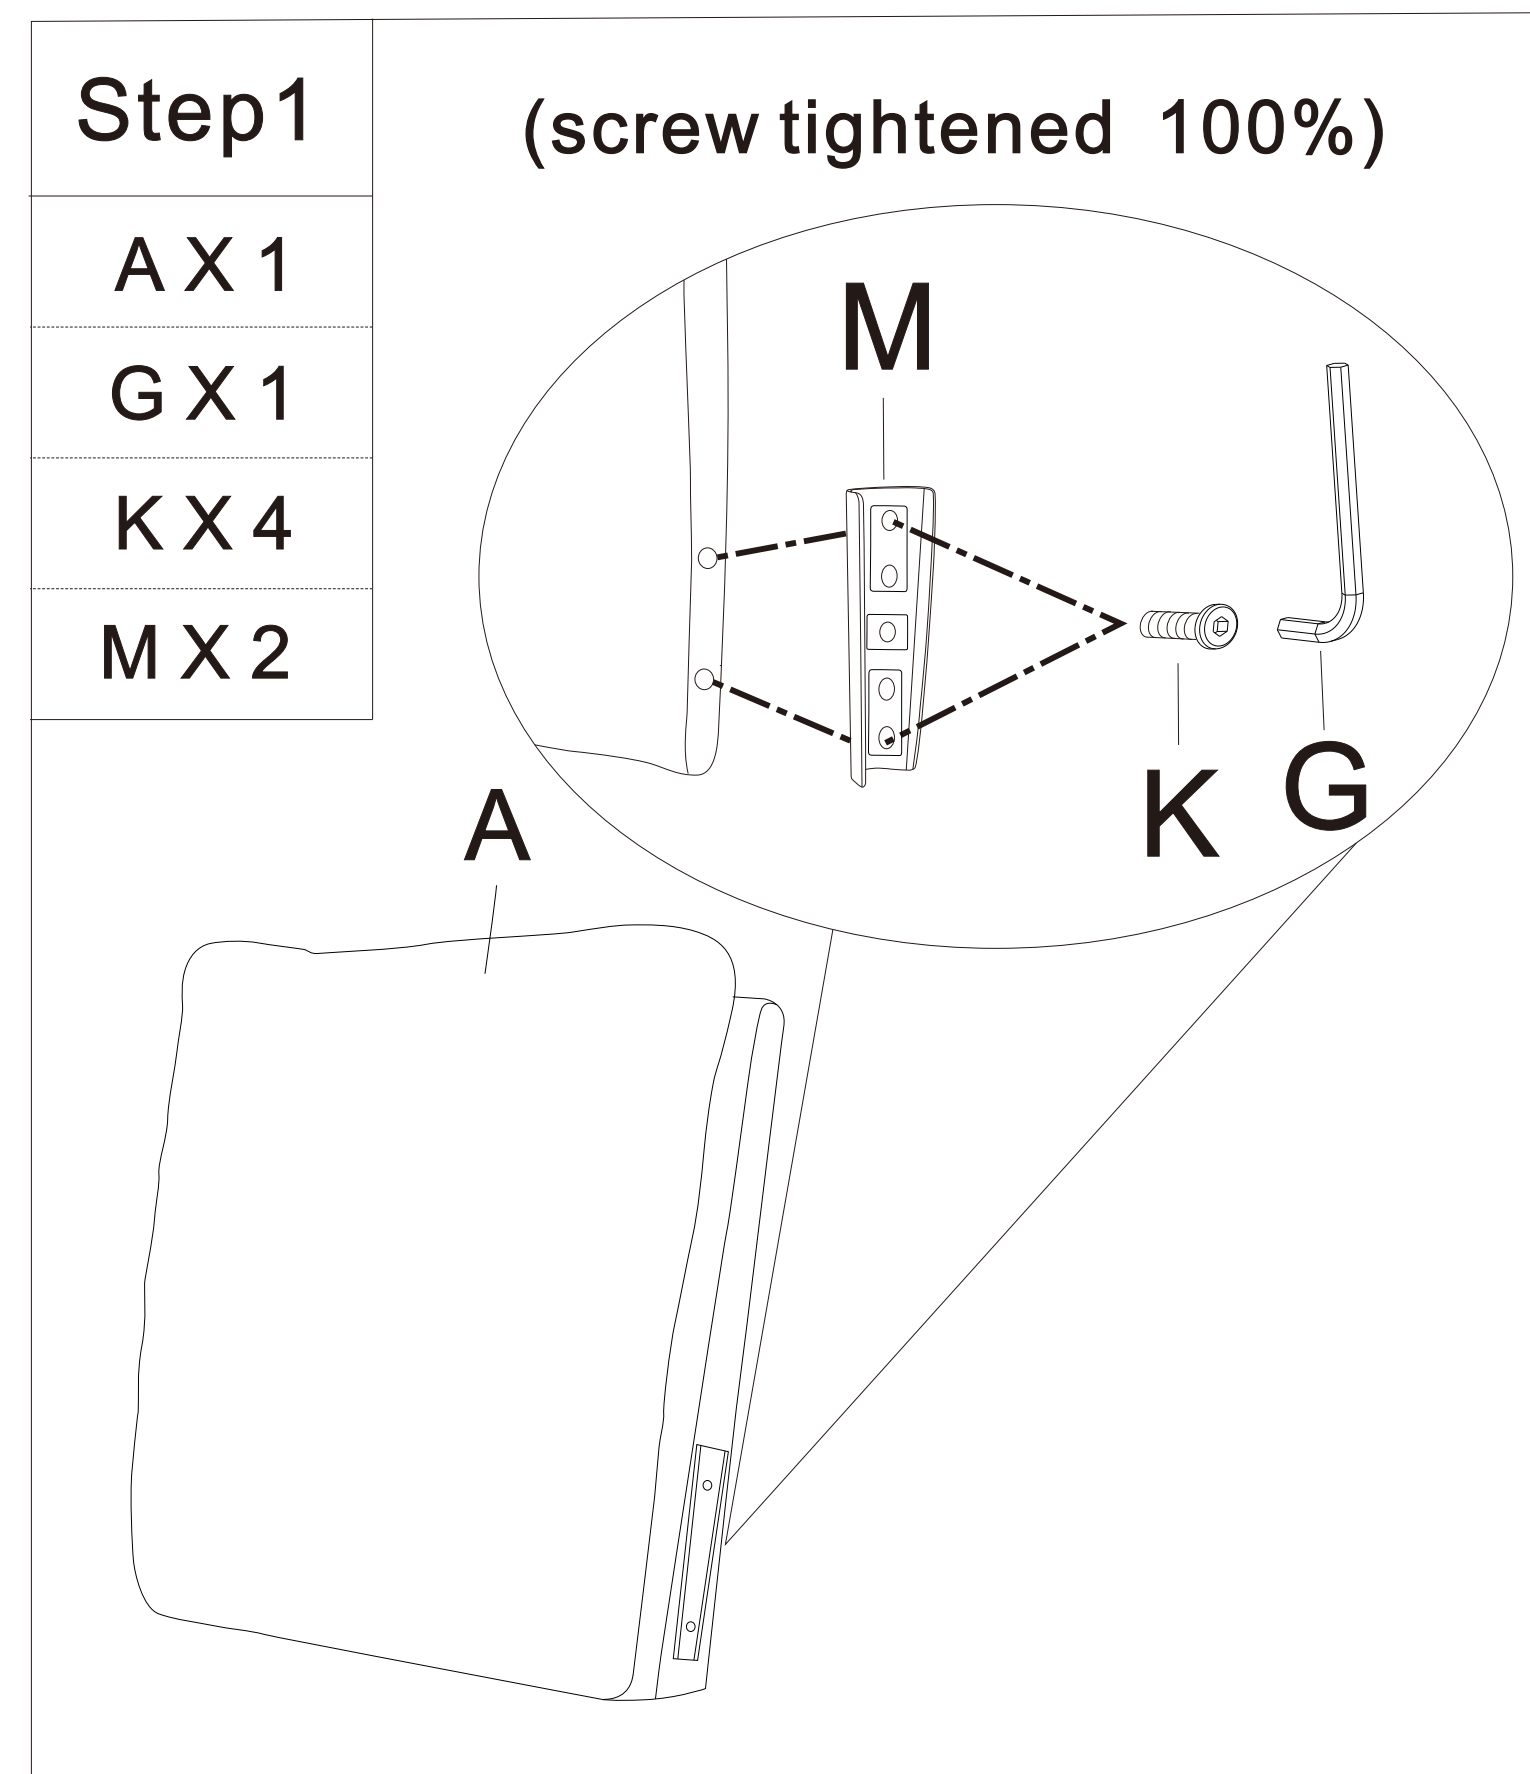

ASSEMBLY INSTRUCTIONS

A		1PC
B		1PC
C		1PC
D		1PC
E		3PCS
F	 M8*22	1PC
G		1PC
H	 M6*45	10PCS
I	 M8*50	1PC
J	 M6*16	4PCS
K	 M6*16	8PCS
L		2PCS
M		2PCS

Attention: When Installation part [L]&[M], the wider end should be upwards.

WARNING: *DO NOT STAND ON THE CHAIRS *THESE CHAIRS ARE DESIGNED TO SEAT ONE PERSON ONLY PER CHAIR *DO NOT USE THE CHAIR UNLESS ALL THE BOLTS AND SCREWS ARE FINALLY TIGHTENED

***AT LEAST EVERY FOUR MONTHS,PLEASE CHECK ALL BOLTS AND SCREWS TO MAKE SURE THEY ARE SECURELY TIGHTENED**