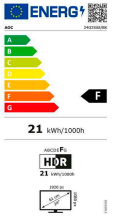

## 24G2SAE/BK

23.8 inch (60.5 cm) LCD MONITOR

23,8" gaming monitor with 165Hz refresh rate, 1ms MPRT response time and FreeSync Premium

### Screen

Resolution	1920x1080
Refresh rate	165Hz
Screen size (inch)	23.8 inch
Screen size (cm)	60.5 cm
Flat / Curved	Flat
Backlight	WLED
Panel Type	VA
Aspect ratio	16:9
Display Colours	16.7 Million
sRGB Coverage (%) (CIE 1931)	12595
Scanning Frequency	VGA/HDMI1.4 : 30 -160KHz (H) DP1.2 : 30 -200KHz (H) VGA/HDMI1.4 :48-144Hz (V) DP1.2:48-165Hz (V)
Response time (GtG)	4 ms
Response Time (MPRT)	1 ms
Contrast (static)	3000:1
Brightness (typical)	350 cd/m <sup>2</sup>
Viewing angle (CR10)	178/178 °
Hard Glass	Antiglare
OSD languages	EN, FR, ES, PT, DE, IT, NL, SE, FI, PL, CZ, RU, KR, CN (T), CN (S), JP