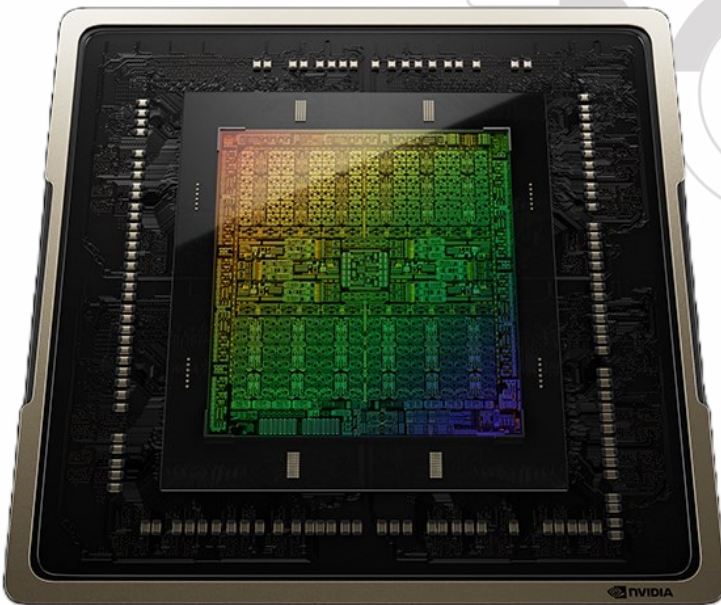

*Specifications are subject to change without notice. GIGABYTE cannot be responsible for errors and omissions in typography or photography.

AERO 14 OLED (2024)

PERFORMANCE

The AERO takes an upgrade with up to the latest desktop-caliber mobile focused 14-core (6 Performance cores and 8 Efficiency cores) 13th Gen Intel® Core™ i7-13700H processor, offering you an unprecedented performance on demand, a portable & sleek lifestyle, anywhere you go.

More than

70%

Of the time spent on laptops requires CPU performance

The new NVIDIA® Ada Lovelace architecture delivers a quantum leap in performance, efficiency, and AI-powered graphics.

It has new Streaming Multiprocessors, 3rd generation Ray Tracing Cores, and 4th generation Tensor Cores. It's built on a new custom TSMC 4N process, runs with blazing fast clocks, and features a large L2 cache. It enables fast ray tracing, new ways to create, making content creation faster and easier than ever.