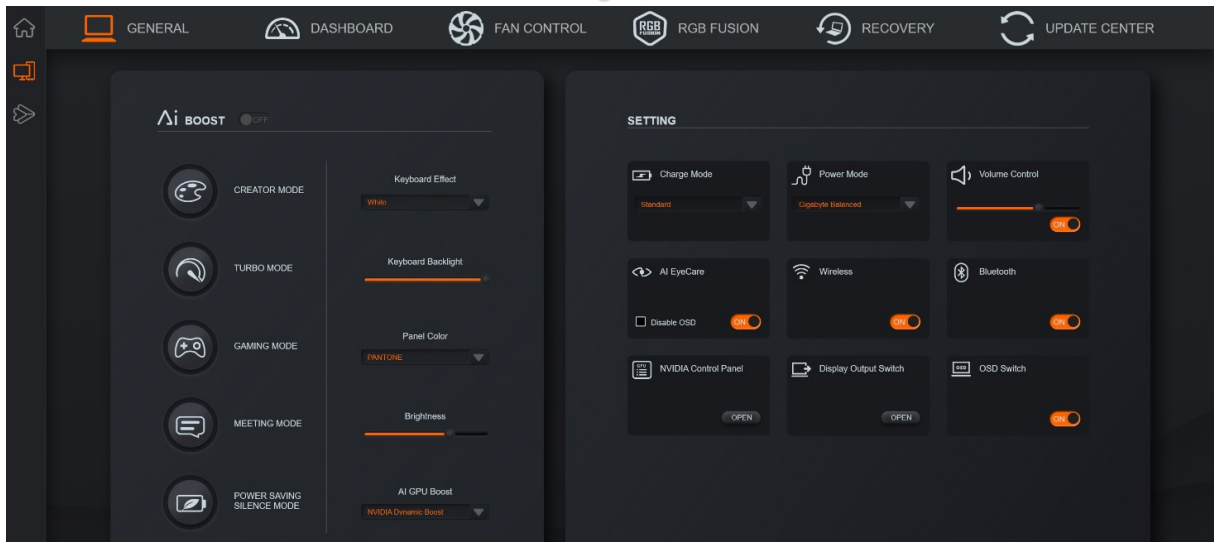

AERO 14 OLED (2024)

AUDIO

The new AERO series adopts the DTS:X™ Ultra audio technology, letting creator enjoy the full depth of high-fidelity audio. Virtual 7.1-channel surround sound innovation provides outstanding sound experience and performance. From gaming, watching movies to conference calls, DTS:X™ Ultra brings true 3D surround effect and voice communication is clearer than ever with Two-Way AI Noise Cancellation technology which removes noise from incoming and outgoing audio.

7.1 Channel Surround Sound

Experience sounds that move with precision above, around, and behind you.

Tuning Specific

Contains a database of more than 500 headphones that provides consumer's particular headphone to optimize the audio experience.

DTS Sound Unbound app

Enable to streaming playback of DTS-encoded content through the native media player or any web browser running Windows 10 with support for up to 11.1 multi-channel surround.

SOFTWARE

You can select the scenario modes or turn on the A.I. boost technology through GIGABYTE Control Center, including keyboard backlight, fan mode settings and control the load status of the CPU and GPU wattage in real time, as well as the common system settings.

*Specifications are subject to change without notice. GIGABYTE cannot be responsible for errors and omissions in typography or photography.