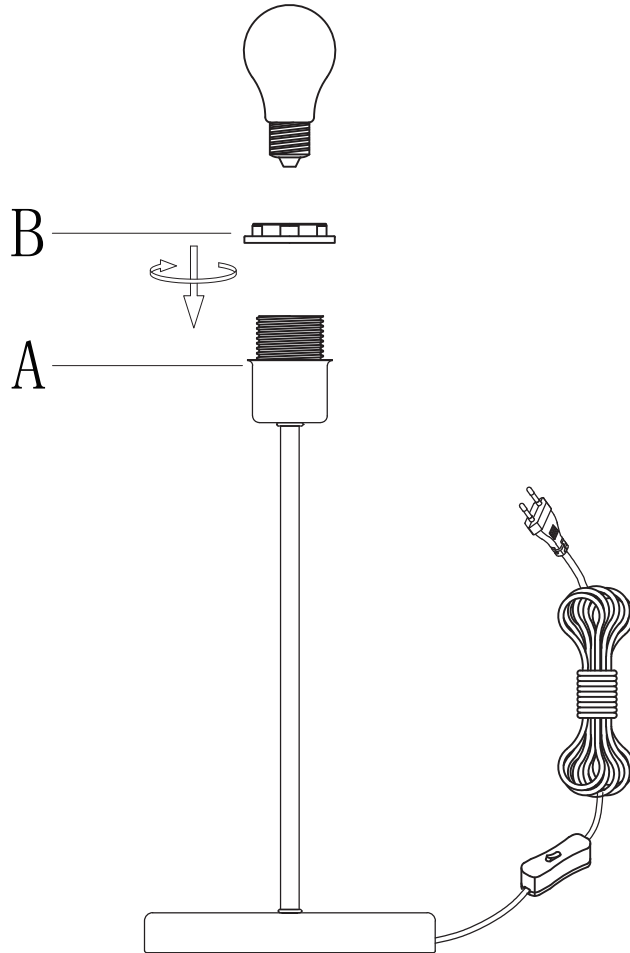

INSTRUCTION MANUAL

Kaso TL Brass
93708

Overall Sizes:

FittinQ B.V.

Smaragdweg 52, 5527 LB Hapert, The Netherlands
www.qazqa.nl