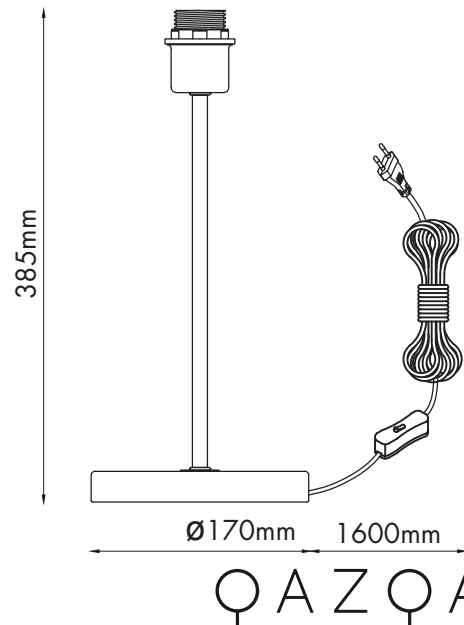

INSTRUCTION MANUAL

Kaso TL Brass
93708

Overall Sizes:

FittinQ B.V.

Smaragdweg 52, 5527 LB Hapert, The Netherlands
www.qazqa.nl