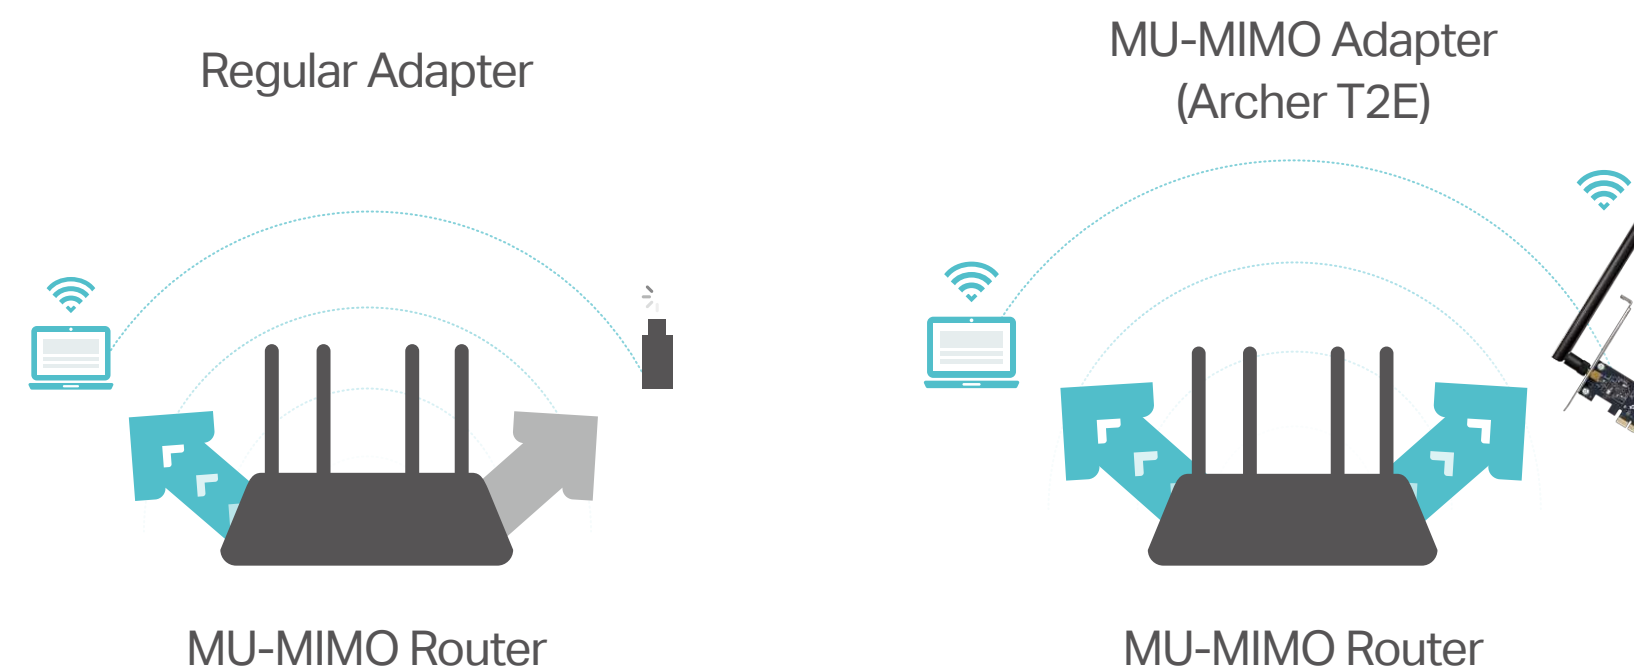

AC600 Wireless Dual Band PCI Express Adapter

Upgrade Your Desktop with
Advanced AC Wi-Fi

Archer T2E

 200 Mbps on 2.4 GHz
433 Mbps on 5 GHz[†]

 MU-MIMO
Simultaneous data streams[†]

 WPA3
Advanced security[†]

 Low-Profile and Full
Height Brackets

Highlights

AC600 Dual Band Wi-Fi

Receive Wi-Fi signals on two separate bands for all your online needs. Choose the 2.4 GHz band for browsing, email and social media, or switch to 5 GHz band for gaming and streaming.[†]

MU-MIMO for Higher Efficiency

Works with MU-MIMO routers, which provide simultaneous data streams, boosting throughput and efficiency.[‡]

Highlights

Improved Security with WPA3

The latest Wi-Fi security protocol provides more secure and individualized encryption in personal password safety, protecting your home Wi-Fi from wireless hacking.†

Low-Profile Bracket

Alongside a standard bracket, a low-profile bracket is also provided for mini towers. Customized options let you find a bracket that perfectly fits your board design.

Specifications

WLAN Features