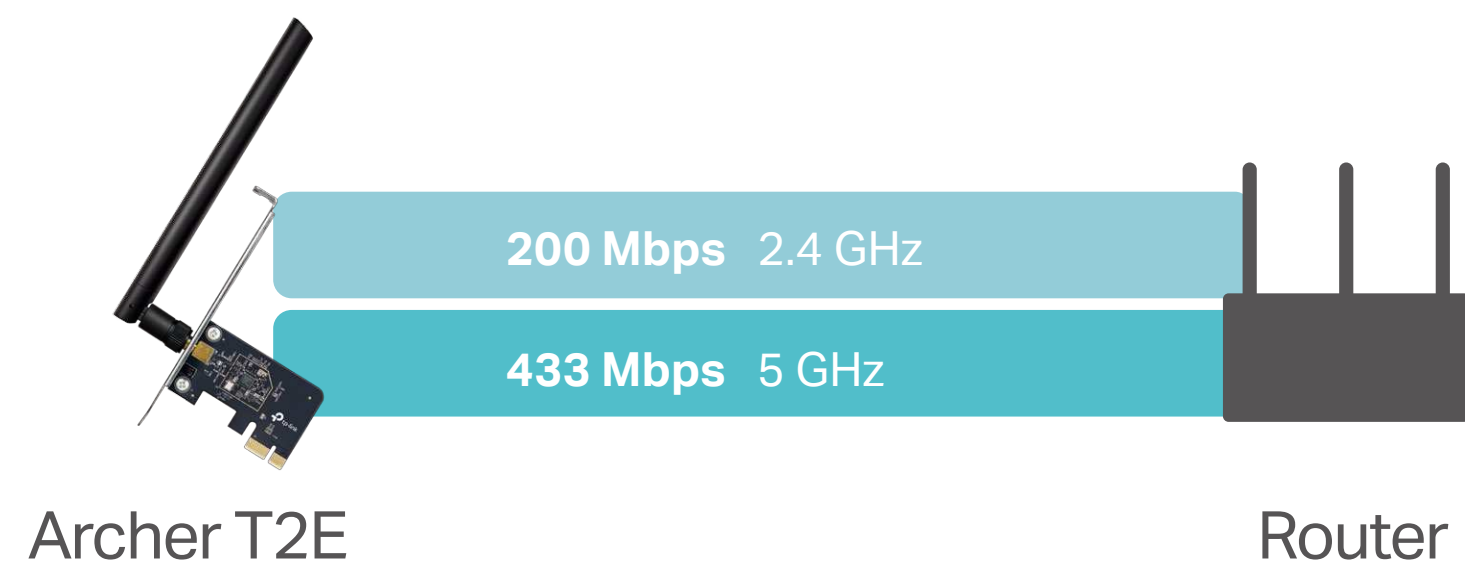

AC600 Wireless Dual Band PCI Express Adapter

Upgrade Your Desktop with
Advanced AC Wi-Fi

Archer T2E

 200 Mbps on 2.4 GHz
433 Mbps on 5 GHz[†]

 MU-MIMO
Simultaneous data streams[†]

 WPA3
Advanced security[†]

 Low-Profile and Full
Height Brackets

Highlights

AC600 Dual Band Wi-Fi

Receive Wi-Fi signals on two separate bands for all your online needs. Choose the 2.4 GHz band for browsing, email and social media, or switch to 5 GHz band for gaming and streaming.[†]

MU-MIMO for Higher Efficiency

Works with MU-MIMO routers, which provide simultaneous data streams, boosting throughput and efficiency.[‡]

Highlights

Improved Security with WPA3

The latest Wi-Fi security protocol provides more secure and individualized encryption in personal password safety, protecting your home Wi-Fi from wireless hacking.†

Low-Profile Bracket

Alongside a standard bracket, a low-profile bracket is also provided for mini towers. Customized options let you find a bracket that perfectly fits your board design.

Specifications

WLAN Features