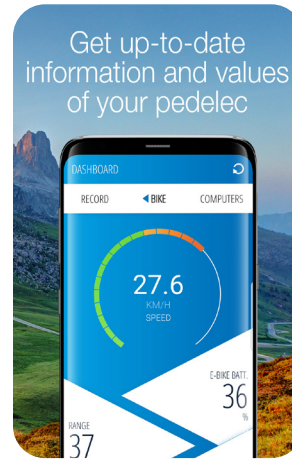

NEUE Funktionen  
 Sprachnavigation und  
 Apple Watch support

- Funktionen der Apple Watch
- Navigation über die Uhr
  - Anzeige der Computerdaten des Pedelecs
  - Anzeige des Kartenausschnittes

Zum Google Play Store

Zum App Store

# FISCHER E-Connect APP

With the FISCHER E-Connect APP you do not only navigate on Europe's cycle paths **FREE OF CHARGE**, it connects to your FISCHER pedelec and displays various current information about your E-Bike.

- Topographic range indicator: Shows on the map exactly how far you can drive, taking into account the topographical conditions, your current driving behaviour and the battery charge level
- The maps of most European countries are available with the APP as offline version free of charge