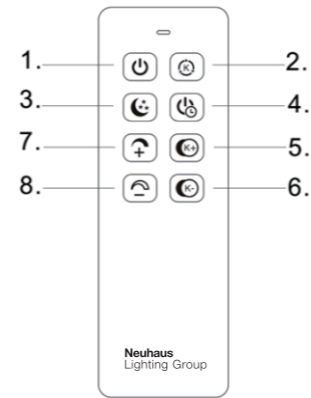

LED 2x LED-Board 24V DC / 15 W

1x  2x  AAA, 1,5V  
4x  4x 

DE