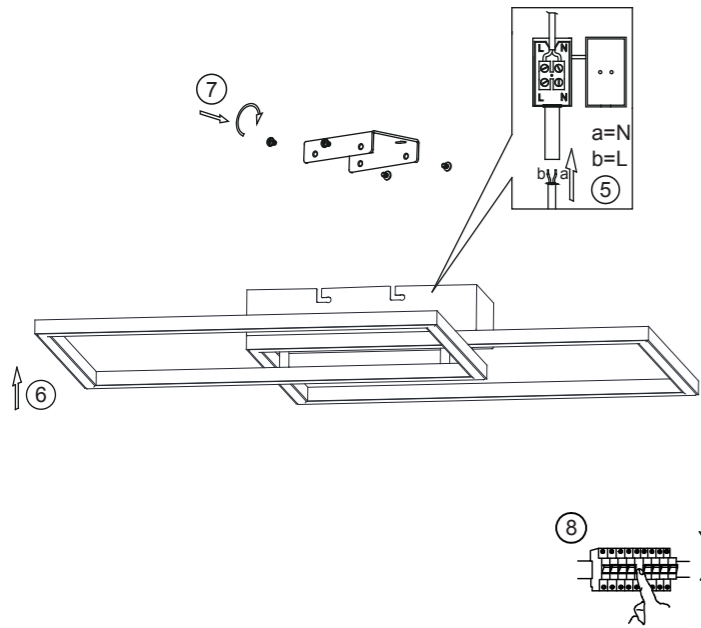

LED 2x LED-Board 24V DC / 15 W

1x  2x  AAA, 1,5V  
4x  4x 

DE

#### Specifications

Operation voltage:	DC3V
Operation current:	<15mA
Remote distance:	> 6m
Remote Control:	Infrared
Battery:	2x 1,5V AAA