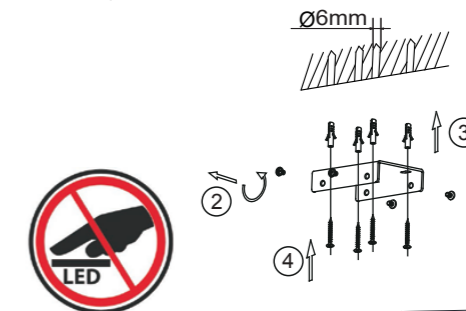

LED 15 W
1.650 lm

35 W
1.700 lm

t 20.000 h

T_x 2.700 - 5.000 K

15.000 x

<0,5 s

270158

230V / 50Hz~

LED 2x LED-Board 24V DC / 15 W

1x 2x AAA, 1,5V
4x 4x