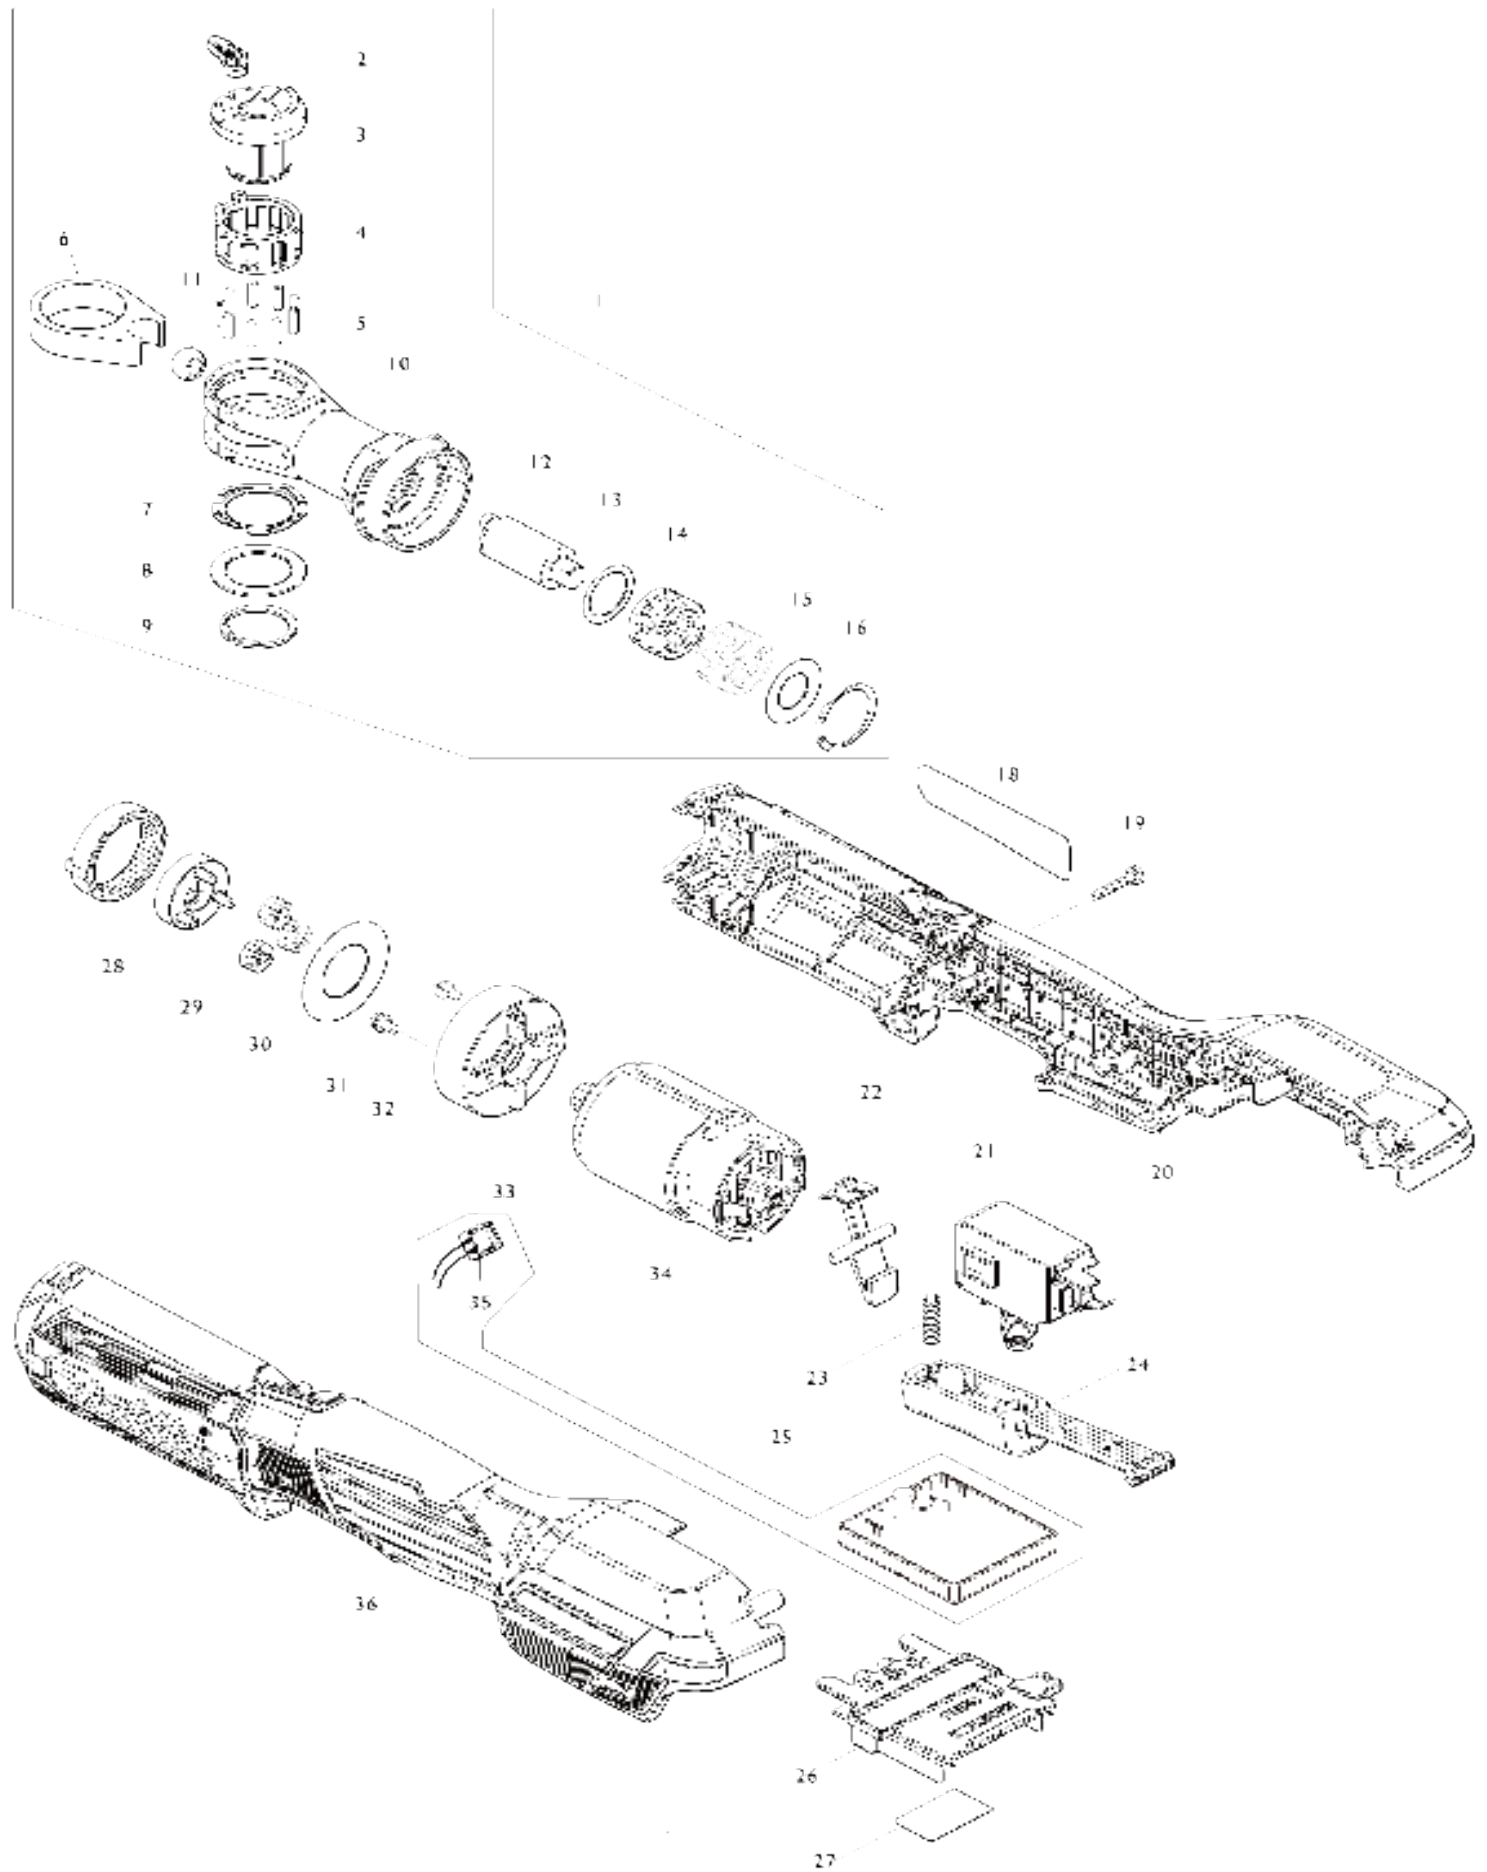

Model No.DWR180 CORDLESS RATCHET WRENCH

Model No.DWR180 CORDLESS RATCHET WRENCH

Item No.	Parts No.	Description	Interc hang eabilit y	Q'ty	New/ Old	Note1	Note2
001	127297-7	HEAD ASSEMBLY		1	*		
D10		INC. 2-16					
001-1	127297-7	HEAD ASSEMBLY	O	1	*		
001-2	127297-7	HEAD ASSEMBLY	O	1			
D11		INC.2, 7-9					
002	140K70-4	LEVER COMPLETE		1	*		
002-1	140K70-4	LEVER COMPLETE		1			
003	327360-8	ANVIL		1	*		
004	310954-6	RETAINER RING		1	*		
005	256963-0	PIN 3		9	*		
006	327357-7	RATCHET RING		1	*		
007	232531-3	LEAF SPRING		1	*		
007-1	232531-3	LEAF SPRING		1			
008	253440-3	FLAT WASHER 19		1	*		
008-1	253440-3	FLAT WASHER 19		1			
009	961078-7	RETAINING RING (EXT) S-18		1	*		
009-1	961078-7	RETAINING RING (EXT) S-18		1			
010	327356-9	RATCHET HEAD		1	*		
011	327359-3	BUSH		1	*		
012	327358-5	SPINDLE		1	*		
013	253450-0	FLAT WASHER 15		1	*		
014	212228-0	NEEDLE CAGE 1412		2	*		
015	253449-5	FLAT WASHER 12		1	*		
016	962112-6	RETAINING RING R-22		1	*		
018	857Y46-5	DWR180 NAME PLATE		1			
019	266429-2	TAPPING SCREW 3X16		7			
020	183R89-2	HOUSING SET		1			
C10	263005-3	RUBBER PIN 6		2			
D10		INC. 36					
021	651391-8	SWITCH C3JW-6BM-PN		1			
022	459422-5	LOCK LEVER		1			
023	232353-1	COMPRESSION SPRING 4		1			
024	459421-7	SWITCH LEVER		1			
025	620E21-2	CONTROLLER		1			
D10		INC. 35					
026	643874-2	TERMINAL		1			
027	857Y53-8	DWR180 SERIAL NO. LABEL		1			
028	226897-1	INTERNAL GEAR 41		1			
029	140K71-2	CARRIER COMPLETE		1			
030	226898-9	SPUR GEAR 14		3			
031	267235-8	FLAT WASHER 18		1			
032	265A38-0	P.H.SCREW M3X6 WITH WR		2			
033	310953-8	INTERNAL GEAR CASE		1			
034	629A30-4	DC MOTOR		1			
035	620B10-9	LED CIRCUIT		1			
036	183R89-2	HOUSING SET		1			
C10	263005-3	RUBBER PIN 6		2			

D10		INC. 20				
A01	191A50-3	SOCKET ADAPTOR 9.5 SET		1		
C10	231952-6	RING SPRING 12		1	*	
A02	191A51-1	SOCKET ADAPTOR 6.35 SET		1		
C10	231952-6	RING SPRING 12		1	*	

Please state Parts No. when your order.