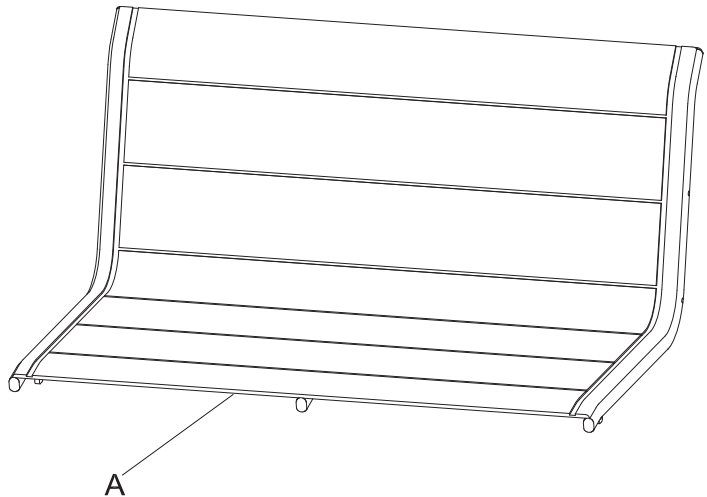

Aluminium Lounge Korsika schwarz Art.Nr.5326236

STEP 1

B	 L	1
D		1
E		1
F		1
G		1
CC	 M6*20	7
JJ		1
LL		1

STEP 2

C	 R	1
D		1
E		1
F		1
G		1
CC	 M6*20	7
JJ		1
LL		1

Aluminium Lounge Korsika grün Art.Nr. 5043344

Aluminium Lounge Korsika schwarz Art.Nr.5326236

STEP 3

A		1
---	---	---

STEP 4

A		1
F		1
AA		1
JJ		1
LL		1

Aluminium Lounge Korsika grün Art.Nr. 5043344

Aluminium Lounge Korsika schwarz Art.Nr.5326236

STEP 5