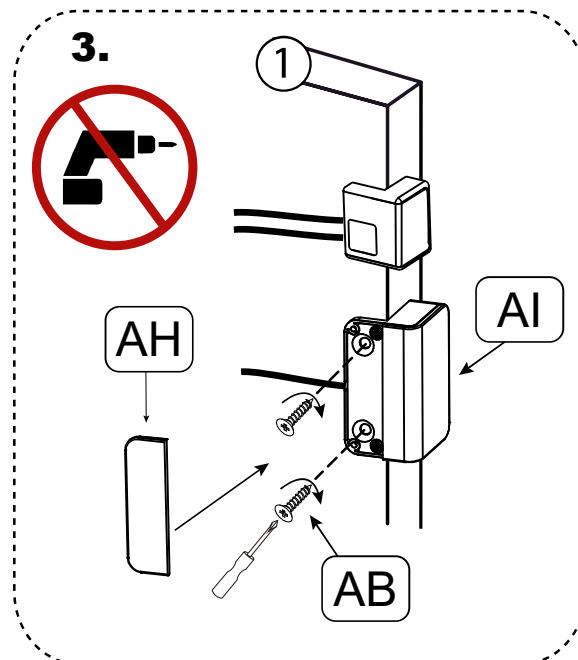

COLORADO II by meise

Bettkasten / storage

120 cm
 140 cm

3

4

5

6

7