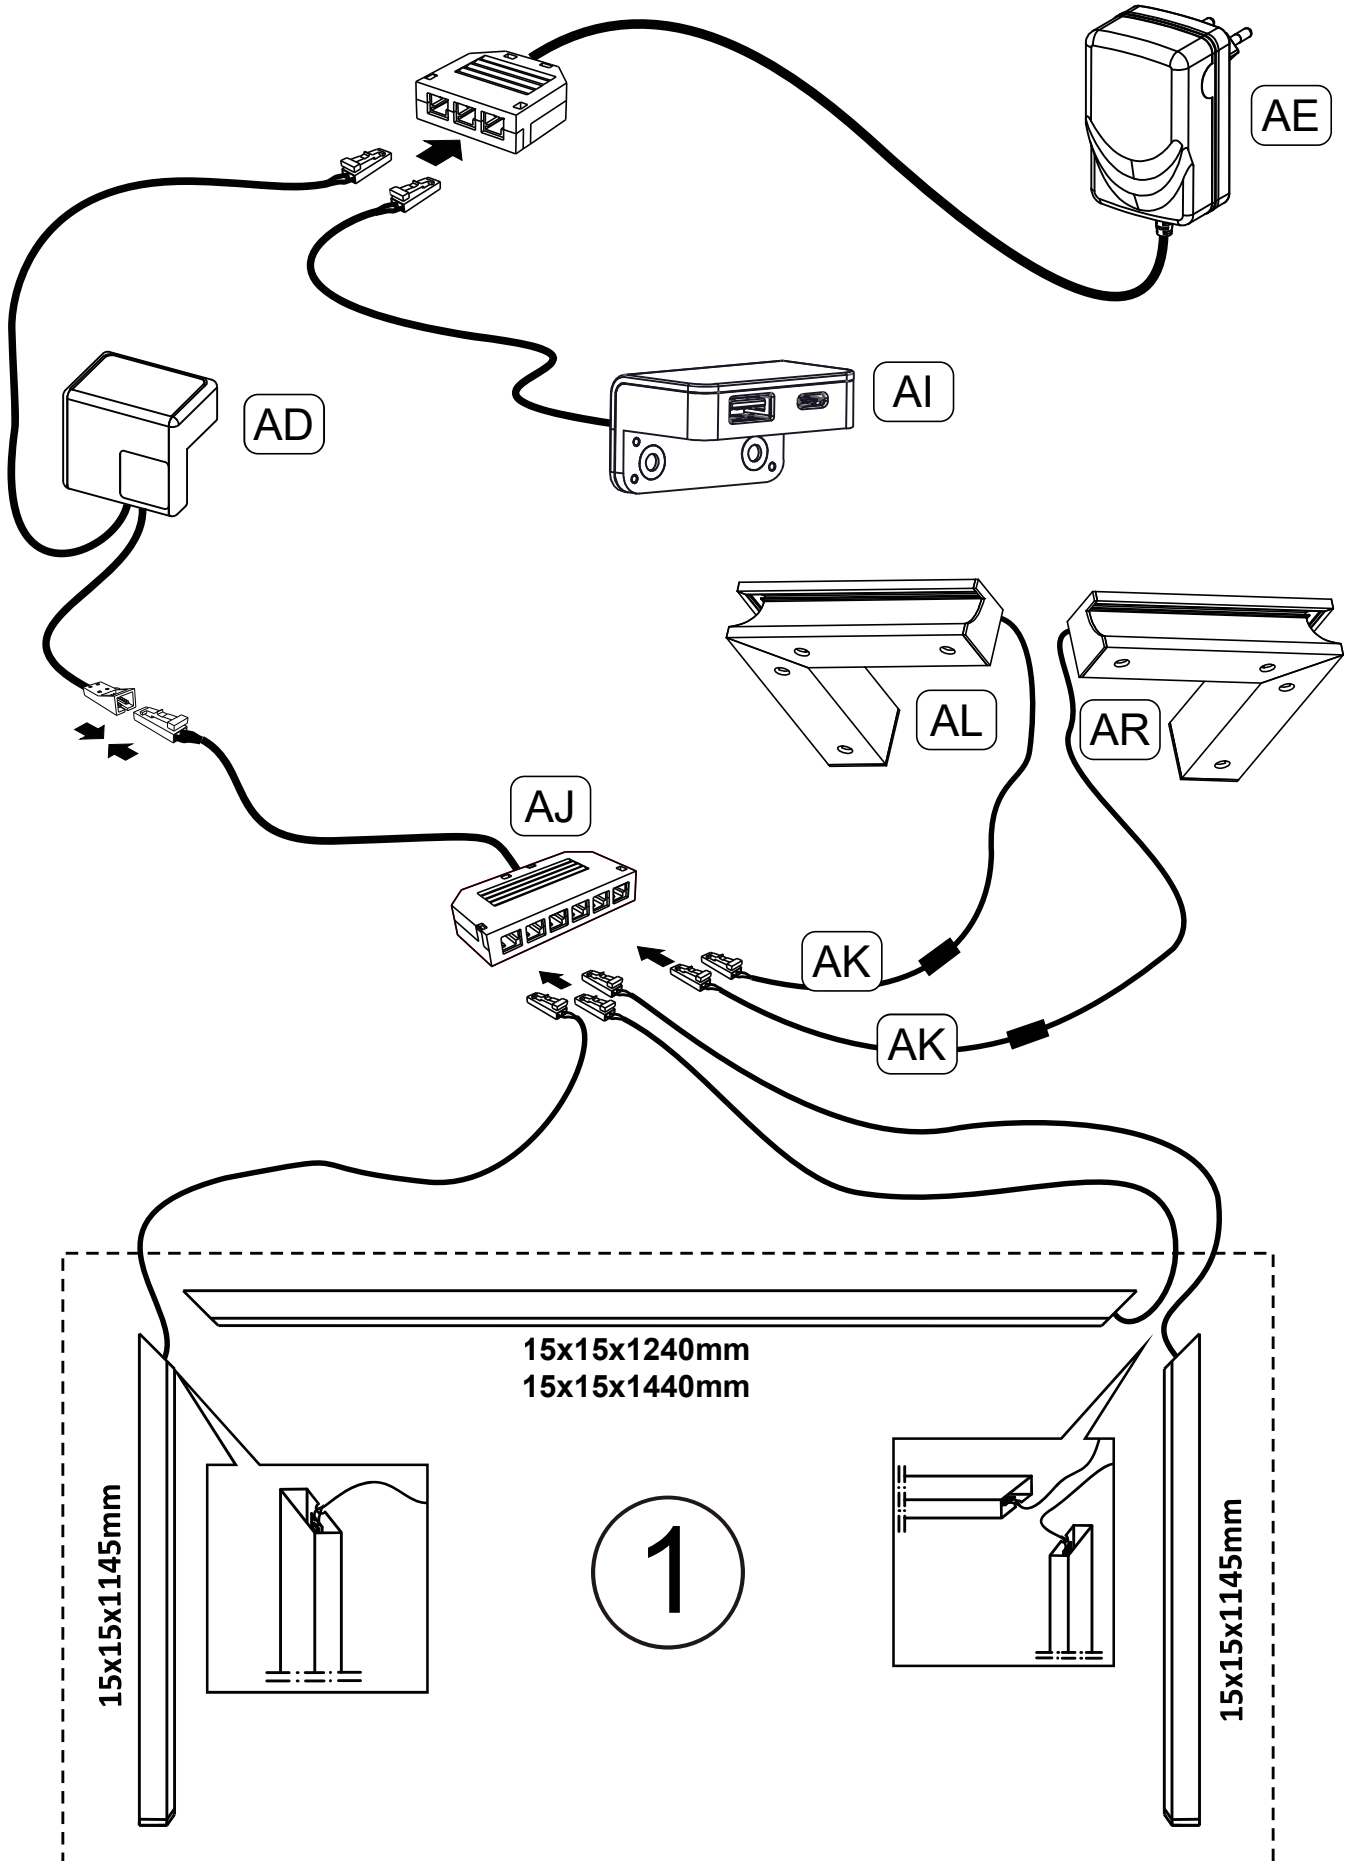

COLORADO II by meise

Bettkasten / storage

120 cm
 140 cm

3

4

5

6

7