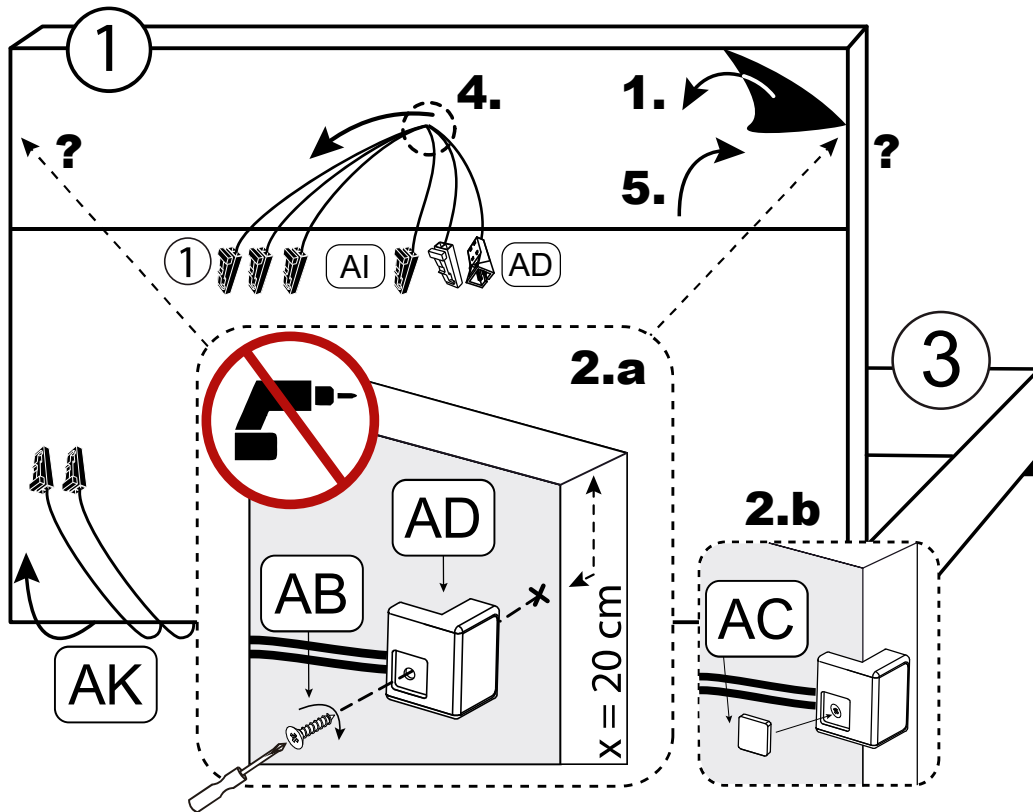

COLORADO II by meise

Bettkasten / storage

120 cm
 140 cm

3

4

5

6

7