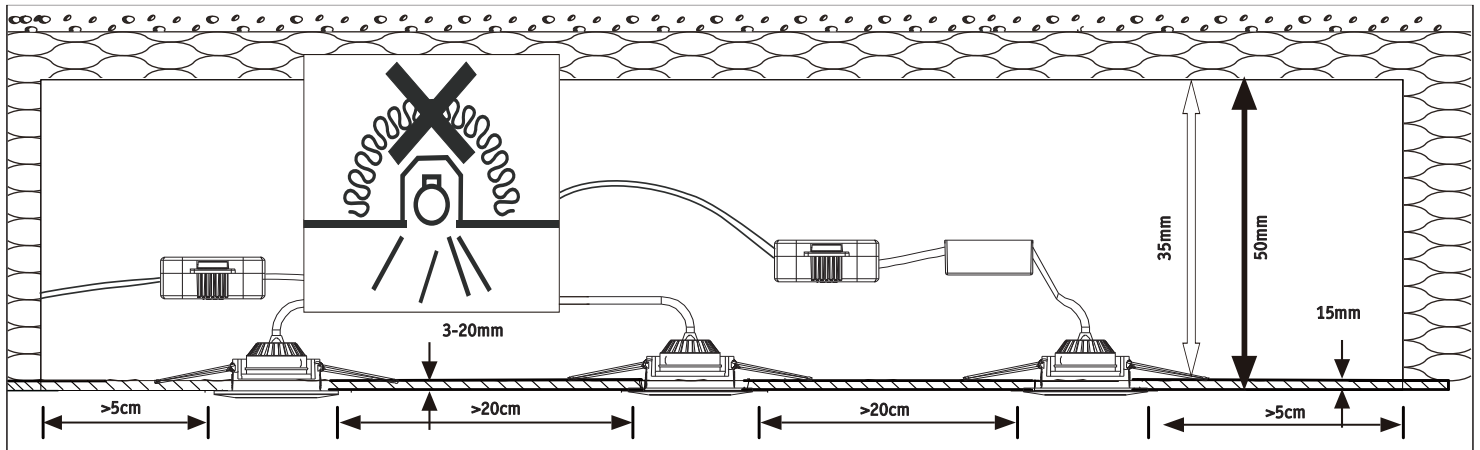

3x

2x

6x

(+MA326) PSPU 01/20

942.92_942.93
942.94_942.95
942.96_942.97

942.98_942.99
943.00_943.01
943.02_943.03
943.04_943.05

A

Safety Instructions
 Nr. 1, 4, 5, 7 off

item number	hole size
942.92_942.93 942.94_942.95	ø54mm
942.96_942.97	ø55mm
942.98_942.99 943.00_943.01 943.02_943.03 943.04_943.05	ø54mm

ø x mm

C

a.

b.

Safety Instructions
 Nr. 3, 4, 5, 6

230V~

E