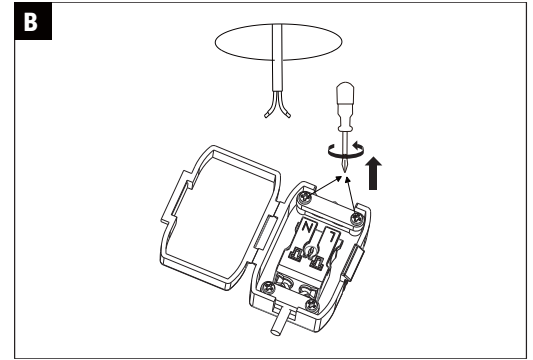

3x

2x

6x

(+MA326) PSPU 01/20

942.92_942.93
942.94_942.95
942.96_942.97

942.98_942.99
943.00_943.01
943.02_943.03
943.04_943.05

A

Safety Instructions
 Nr. 1, 4, 5, 7 off

item number	hole size
942.92_942.93 942.94_942.95	ø54mm
942.96_942.97	ø55mm
942.98_942.99 943.00_943.01 943.02_943.03 943.04_943.05	ø54mm

ø x mm

C

a.

b.

Safety Instructions
 Nr. 3, 4, 5, 6

230V~

E