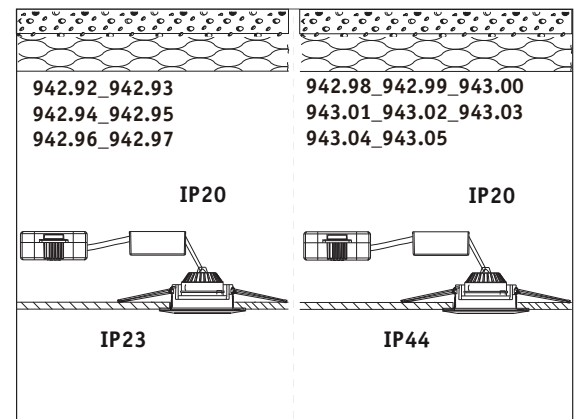

3x

2x

6x

(+MA326) PSPU 01/20

942.92_942.93
942.94_942.95
942.96_942.97

942.98_942.99
943.00_943.01
943.02_943.03
943.04_943.05

A

Safety Instructions
 Nr. 1, 4, 5, 7 off

item number	hole size
942.92_942.93 942.94_942.95	ø54mm
942.96_942.97	ø55mm
942.98_942.99 943.00_943.01 943.02_943.03 943.04_943.05	ø54mm

ø x mm

C

a.

b.

Safety Instructions
 Nr. 3, 4, 5, 6

230V~

E