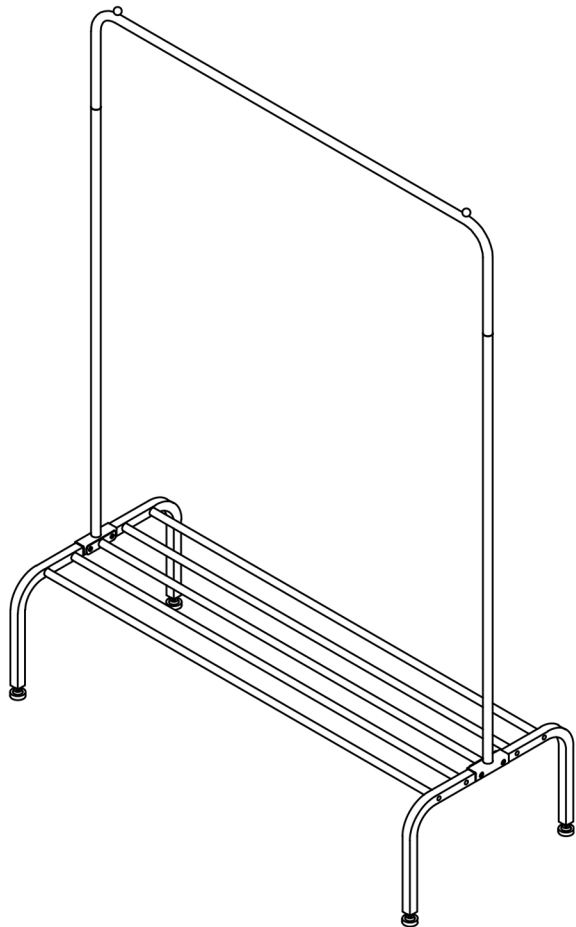

ASSEMBLY INSTRUCTION

MODEL NUMBER : 713C

WARRANTY:

We stand behind our products & service with confidence! If parts damaged or missing please feel free to contact us for a FREE REPLACEMENT.

We warranty this product to be free from defects in materials. This warranty covers one year from the date of original purchase.

NOTES:

- The item is only intended to be used indoors. The product must be assembled and used in accordance with the provisions of the manual.
- It is recommended that assembly is undertaken by about 2 adults. Please read assembly instructions before assembly and strictly adhere to each step outlined. Estimated assembly time is 30 minutes.

1

PARTS LIST

A	B	C	D	E	a	b
						
2PCS	4PCS	2PCS	1PCS	1PCS	1/4*37 4PCS	1/4*30 8PCS
c	d	e	f			
						
4PCS	4PCS	1PCS	1PCS			

IMPORTANT:

Please check parts list before you start to assembly. If parts damaged or missing. Contact your seller for a FREE REPLACEMENT. Please provide your order number, a brief message about the issue, and your shipping address. Thank you!