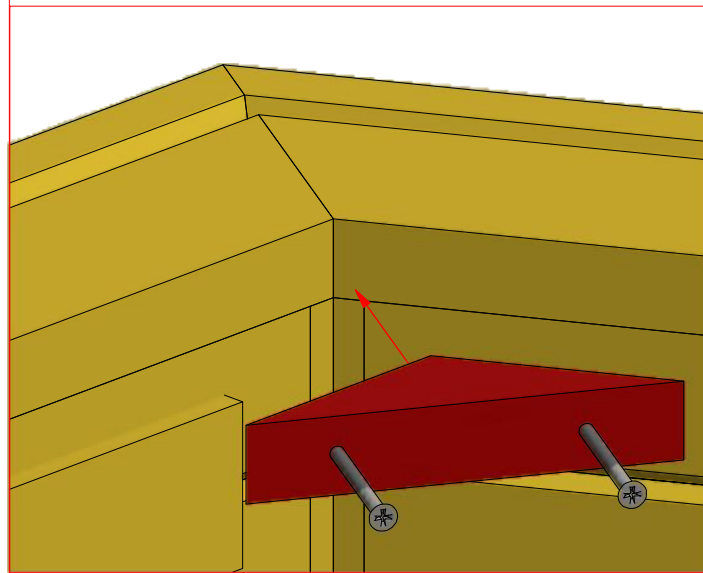

Grill cabin 9.2 m²

Screws

1	S1	5x100	55 pcs