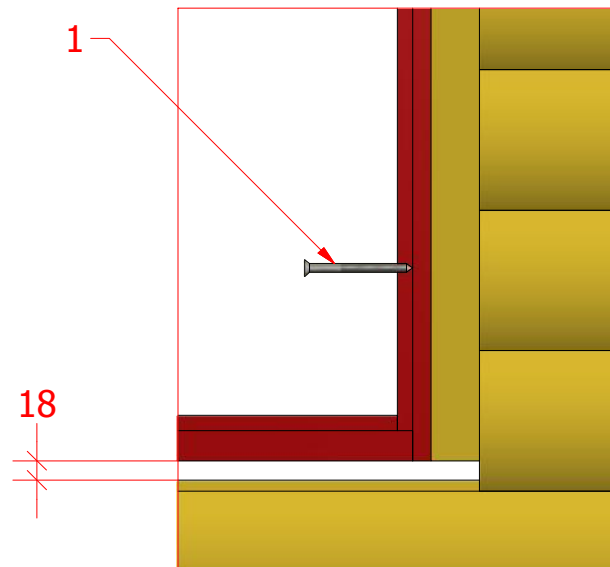

Grill cabin 9.2 m²

Screws

1	S1	5x100	8 pcs

1

2