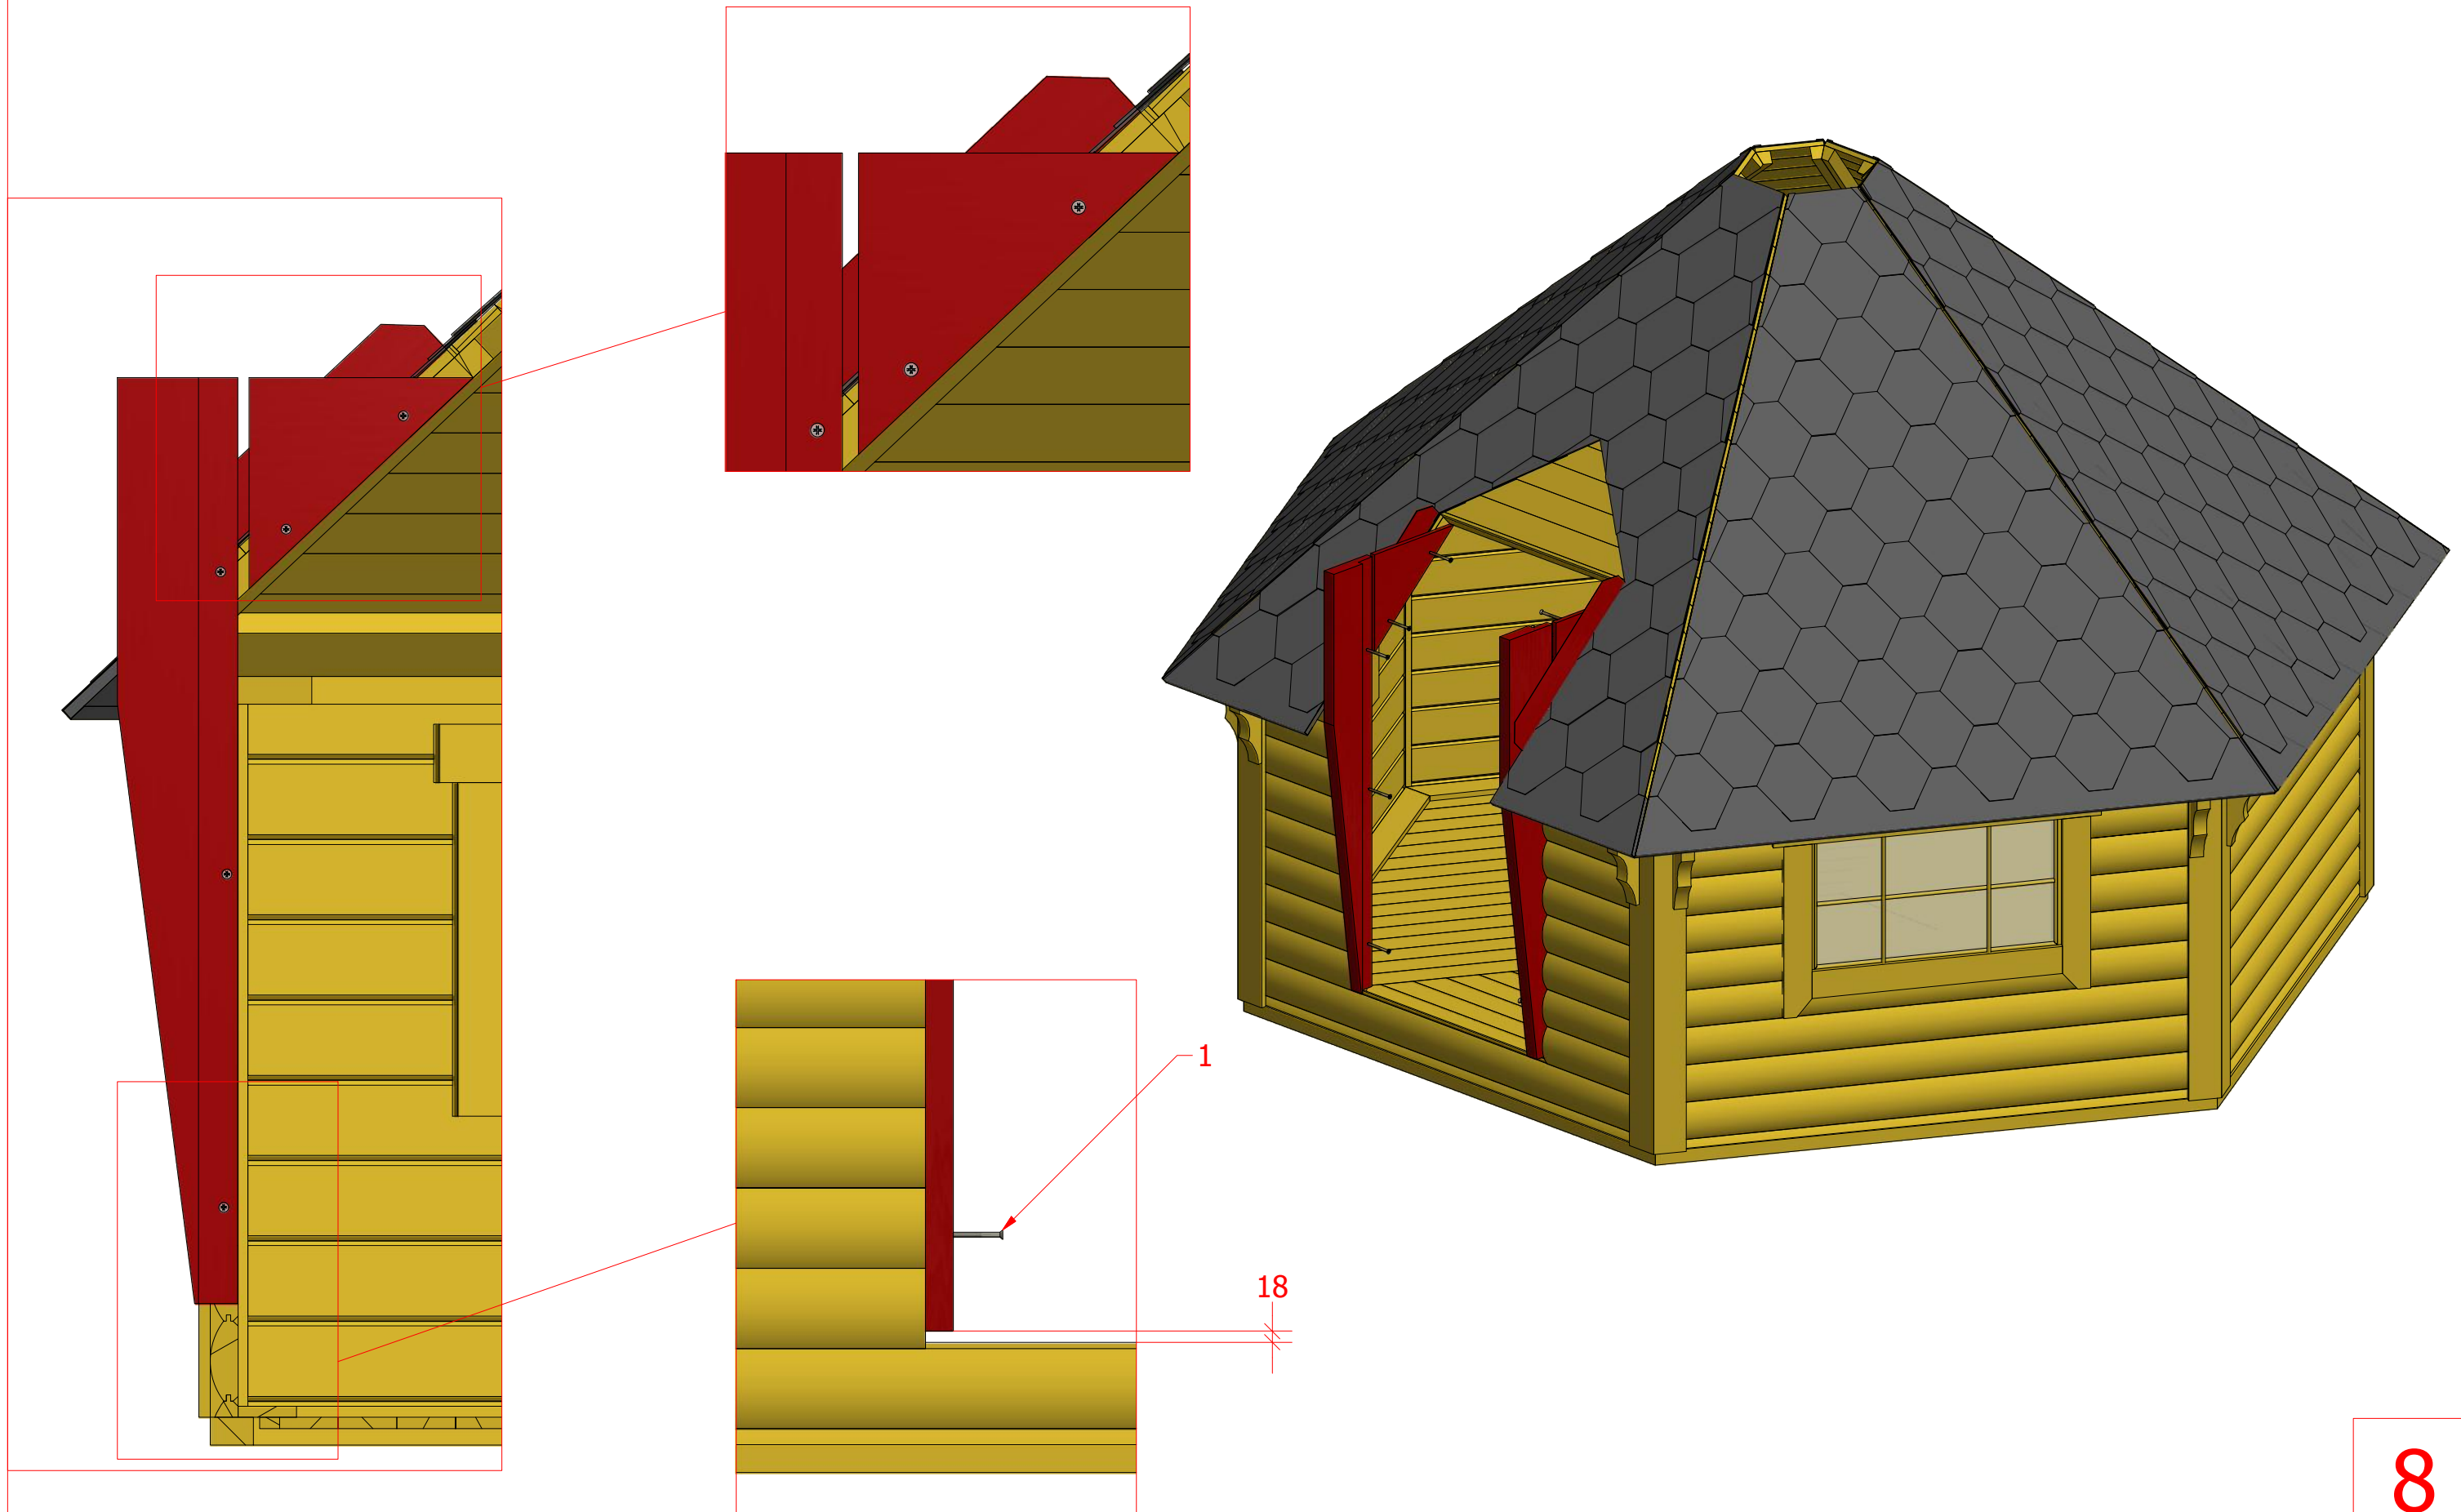

Grill cabin 9.2 m²

Screws			
1	S3	3.5x45	24 pcs

7.1

7.2

Grill cabin 9.2 m²

Screws

1	S2	4x70	10 pcs

Grill cabin 9.2 m²