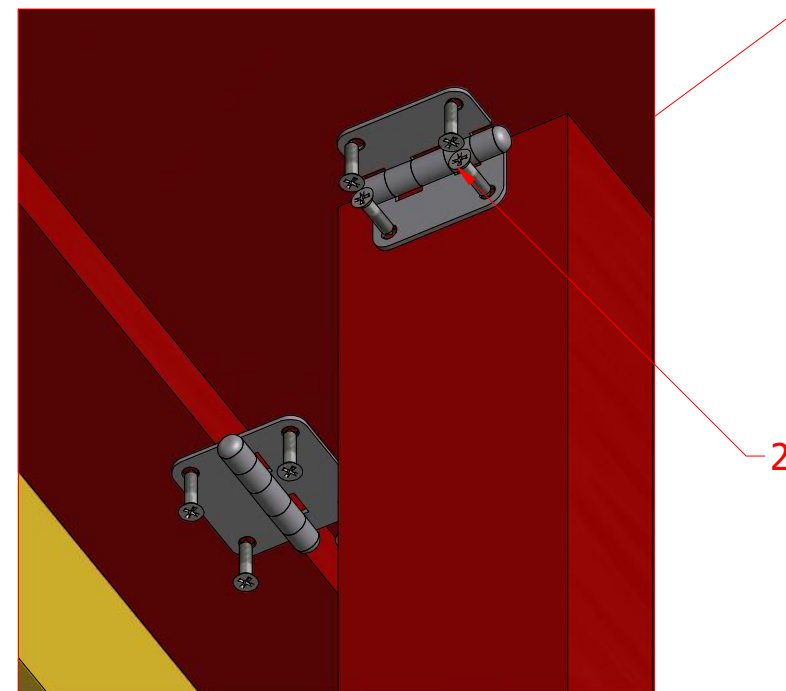

Grill cabin 9.2 m²

Screws

1	S2	4x70	40 pcs
2	S4	3x30	40 pcs