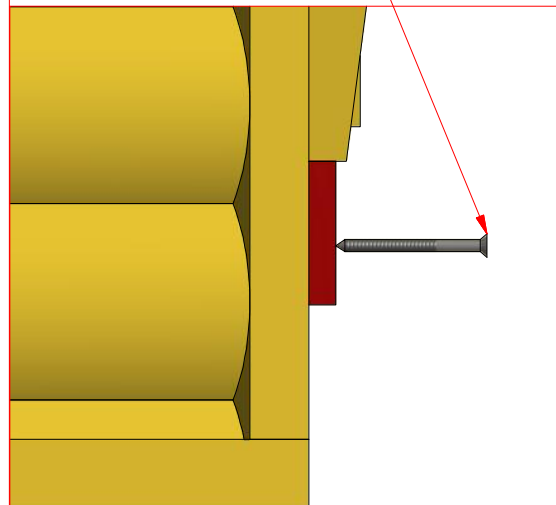

Screws

1	S2	4x70	40 pcs
2	S4	3x30	40 pcs

Grill cabin 9.2 m²

Screws

1	S3	3.5x45	45 pcs

1

Grill cabin 9.2 m²

Screws

1	S3	3.5x45	8 pcs

1

Grill cabin 9.2 m²

Screws

1	V1	2.5x25	

Grill cabin 9.2 m²

Screws

1	S1	5x100	3 pcs
2	V1	2.5x25	