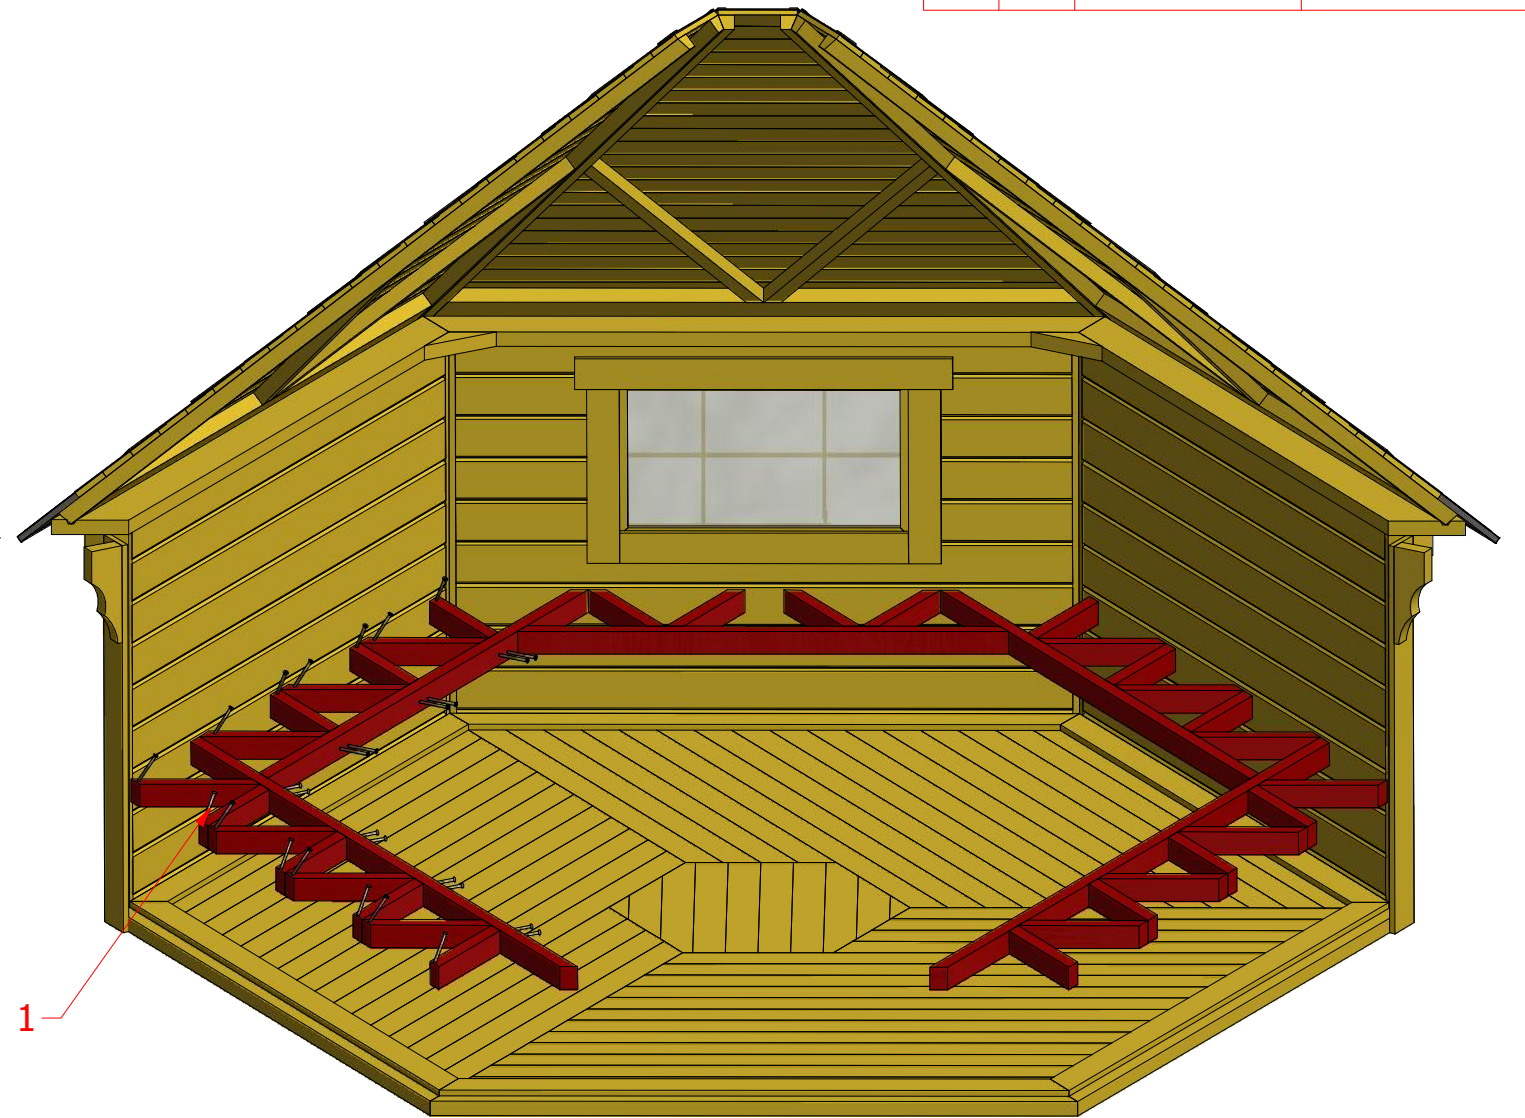

Screws

1	S1	5x100	8 pcs

1

2

Grill cabin 9.2 m²

Screws

1	S2	4x70	84 pcs

Grill cabin 9.2 m²