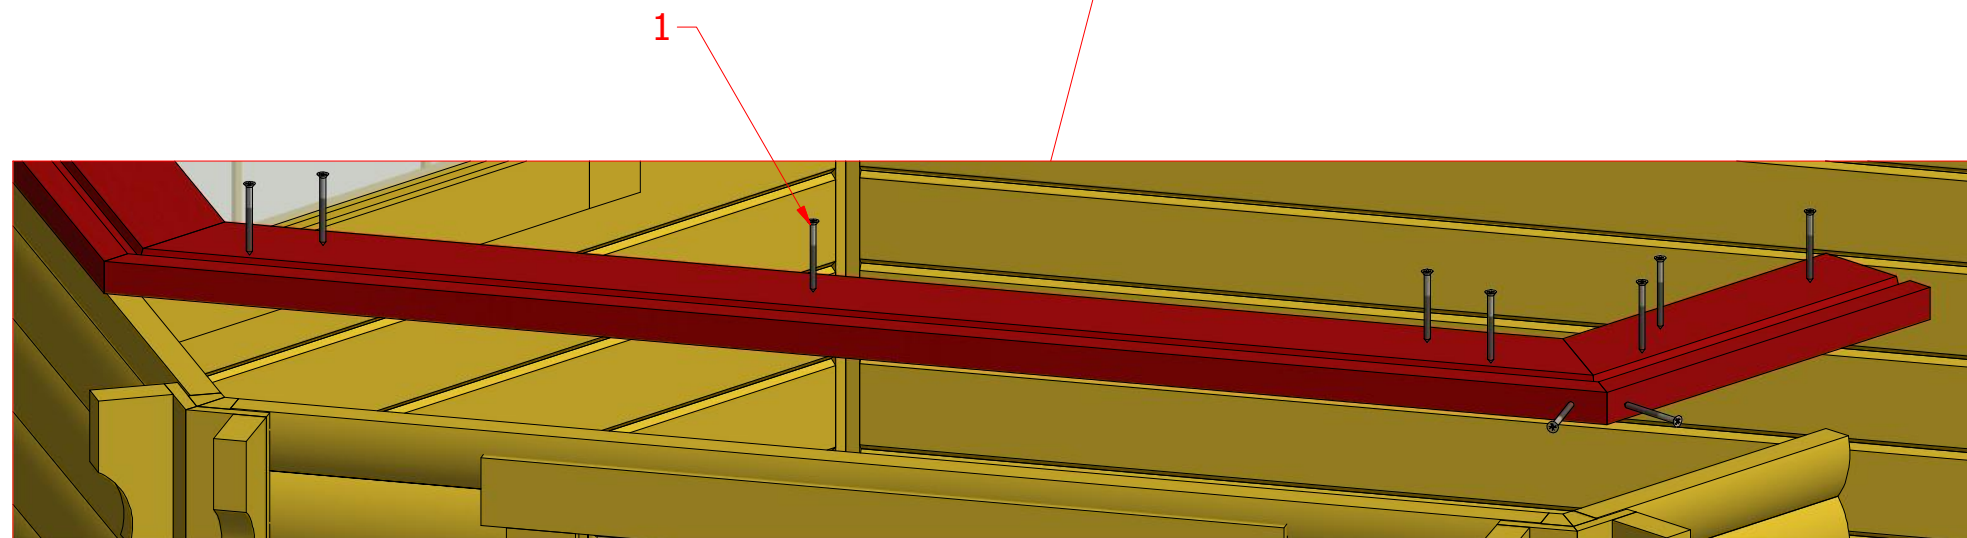

Grill cabin 9.2 m²

Screws

1	S1	5x100	55 pcs