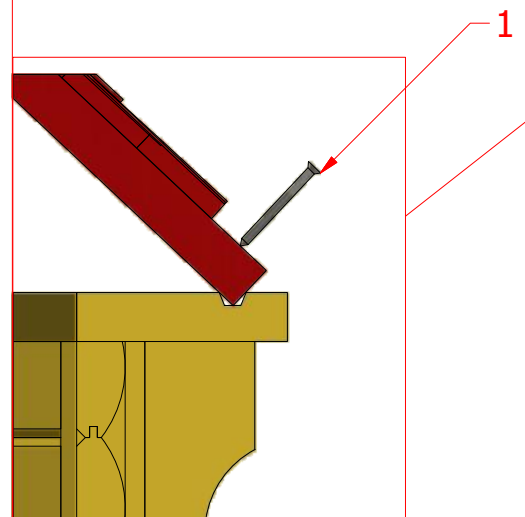

Screws

1	S1	5x100	55 pcs
---	----	-------	--------

Grill cabin 9.2 m²

Screws

1	S2	4x70	43 pcs

Grill cabin 9.2 m²

Screws

1	S3	3.5x45	31 pcs
2	V1	2.5x25	