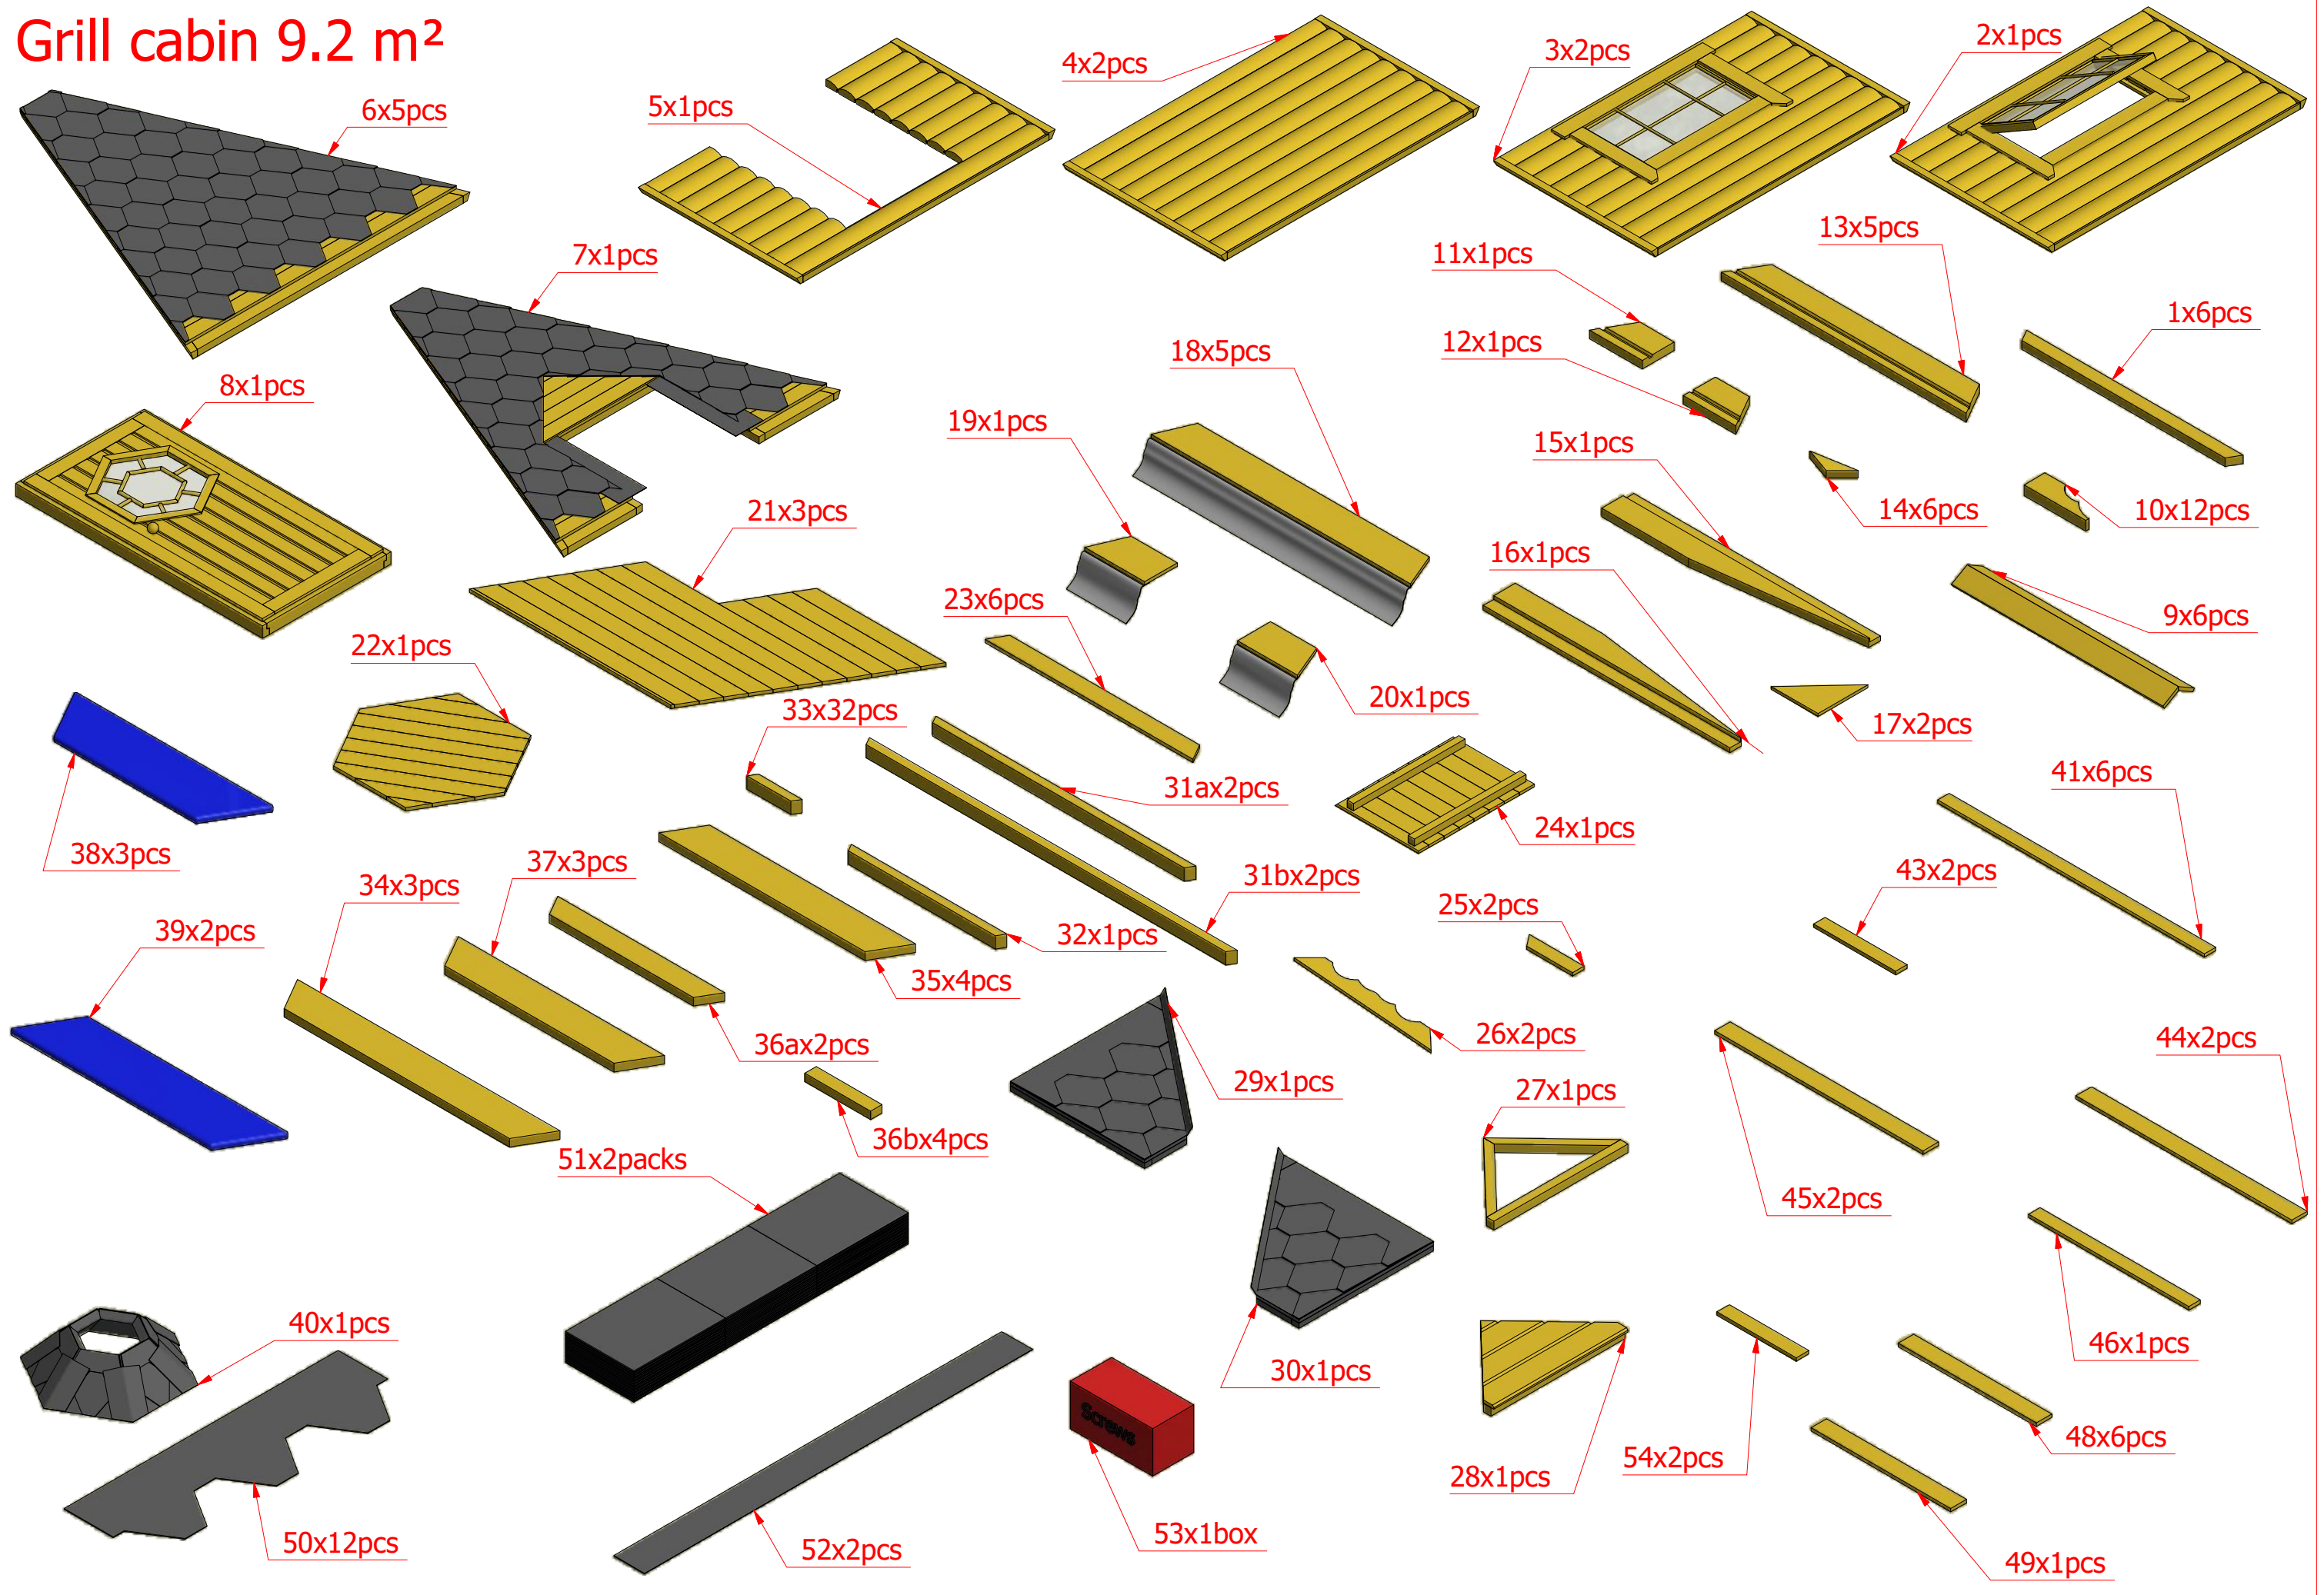

Grill cabin 9.2 m²

Grill cabin 9.2 m²

Grill cabin 9.2 m²

Screws			
1	S1	5x100	12 pcs

Grill cabin 9.2 m²

Screws

1	S2	4x70	36 pcs

2.1