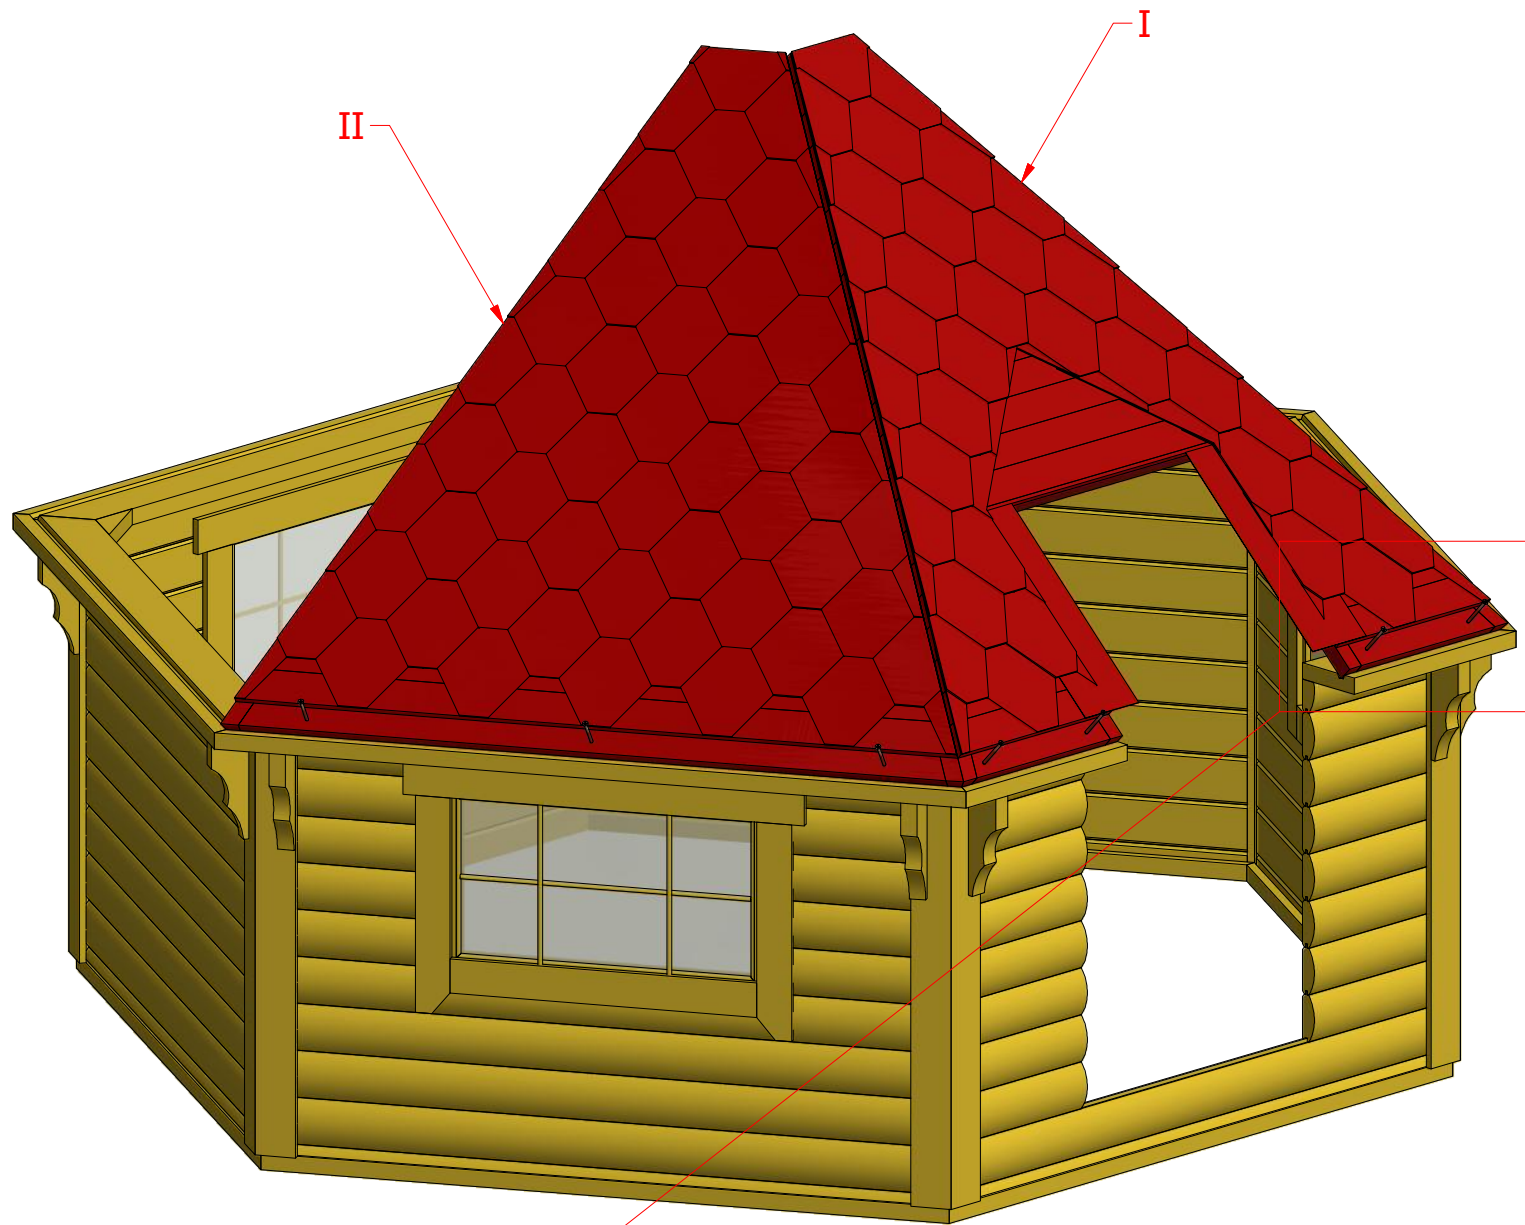

Screws

1	S1	5x100	55 pcs
---	----	-------	--------

Grill cabin 9.2 m²

Screws

1	S2	4x70	43 pcs

Grill cabin 9.2 m²

Screws

1	S3	3.5x45	31 pcs
2	V1	2.5x25	