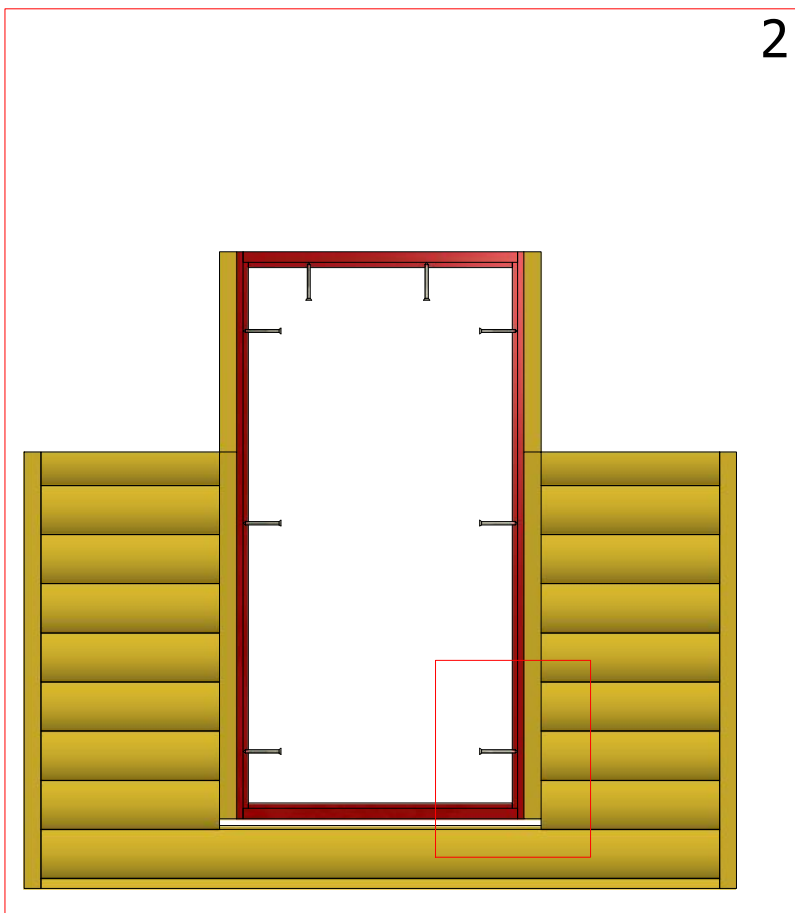

Screws

Grill cabin 9.2 m²

Screws

1	S2	4x70	16 pcs

Grill cabin 9.2 m²

Screws

1	S1	5x100	8 pcs
2	S3	3.5x45	4 pcs

Grill cabin 9.2 m²

Screws

1	S1	5x100	8 pcs

1

2

Grill cabin 9.2 m²

Screws

1	S2	4x70	84 pcs

Grill cabin 9.2 m²