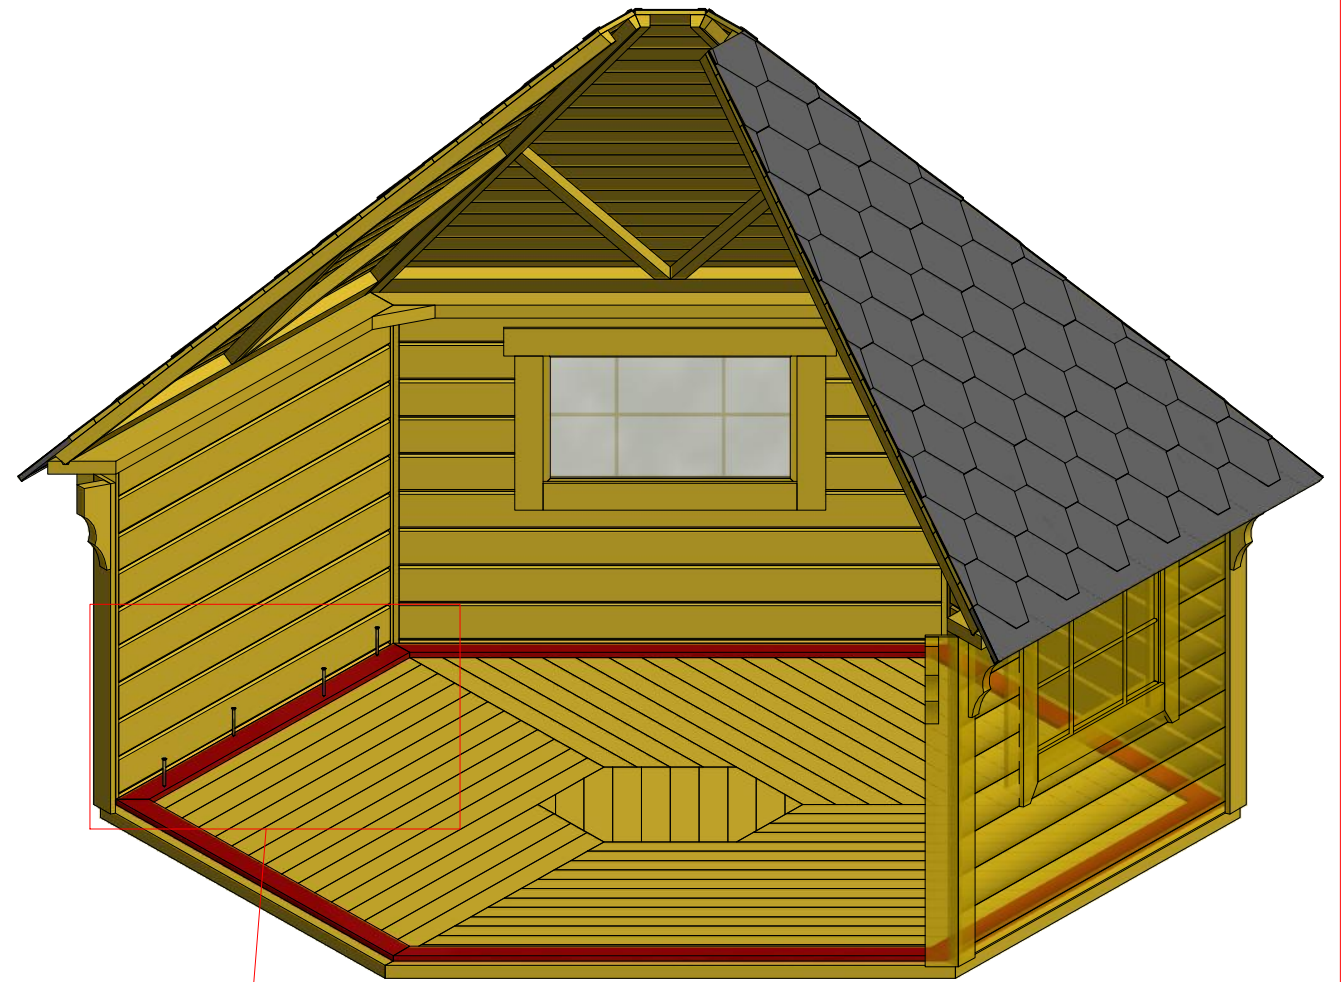

Grill cabin 9.2 m²

Screws			
1	S3	3.5x45	24 pcs

7.1

7.2