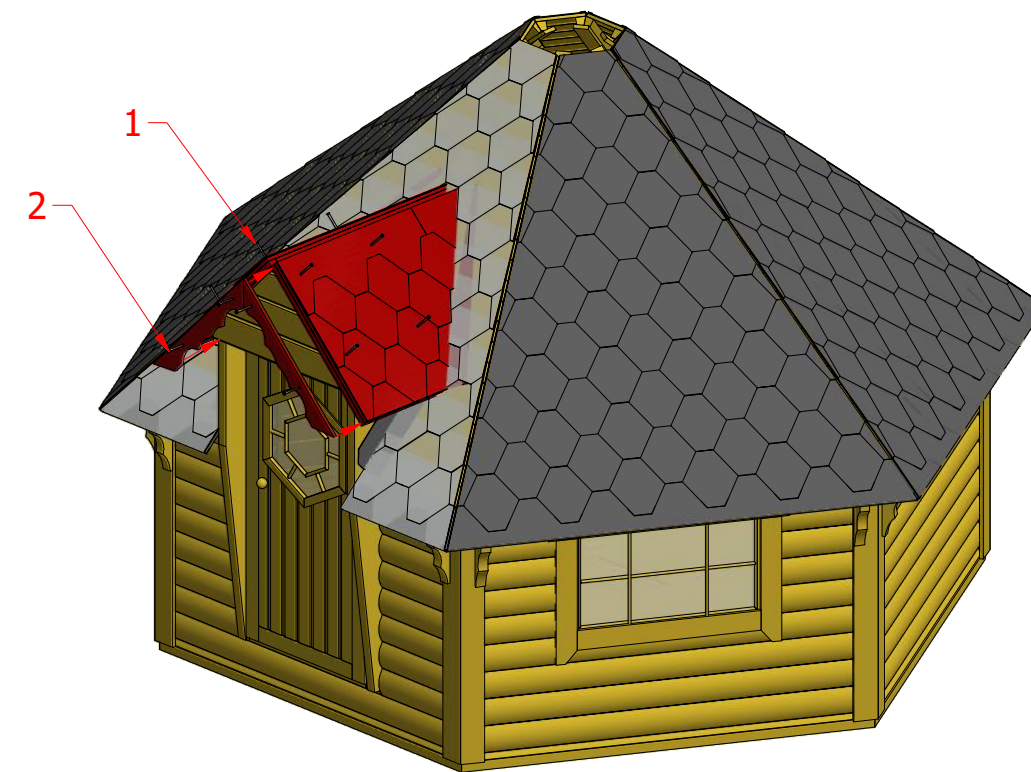

Screws

Grill cabin 9.2 m²

Screws

1	S2	4x70	16 pcs

Grill cabin 9.2 m²

Screws

1	S1	5x100	8 pcs
2	S3	3.5x45	4 pcs

Grill cabin 9.2 m²