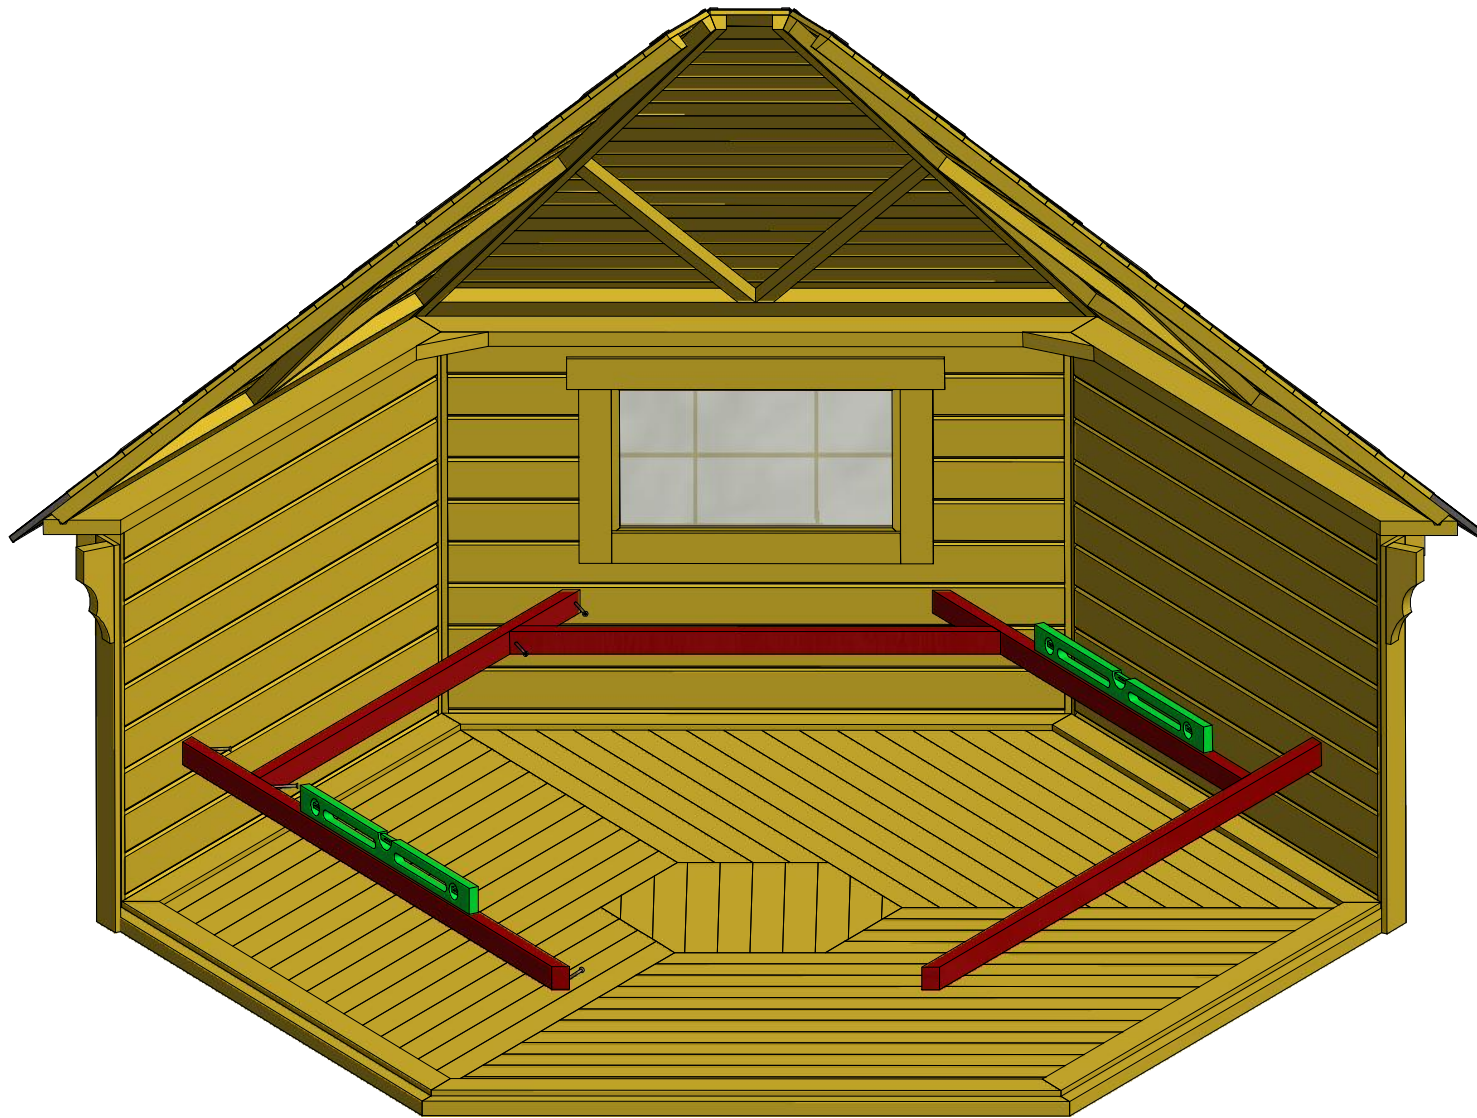

Screws

1	S1	5x100	8 pcs

1

2

Grill cabin 9.2 m²

Screws

1	S2	4x70	84 pcs

Grill cabin 9.2 m²