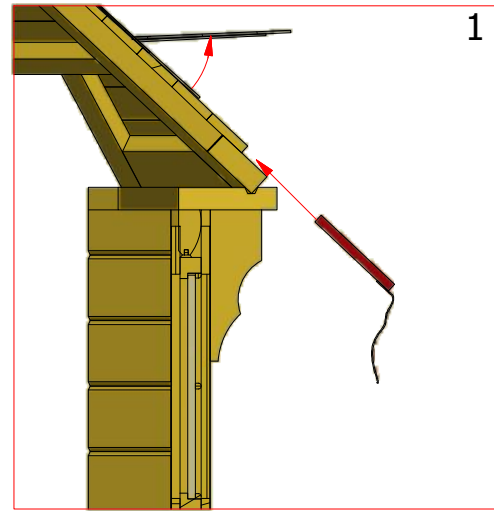

Screws

1	S1	5x100	55 pcs
---	----	-------	--------

Grill cabin 9.2 m²

Screws

1	S2	4x70	43 pcs

Grill cabin 9.2 m²

Screws

1	S3	3.5x45	31 pcs
2	V1	2.5x25	