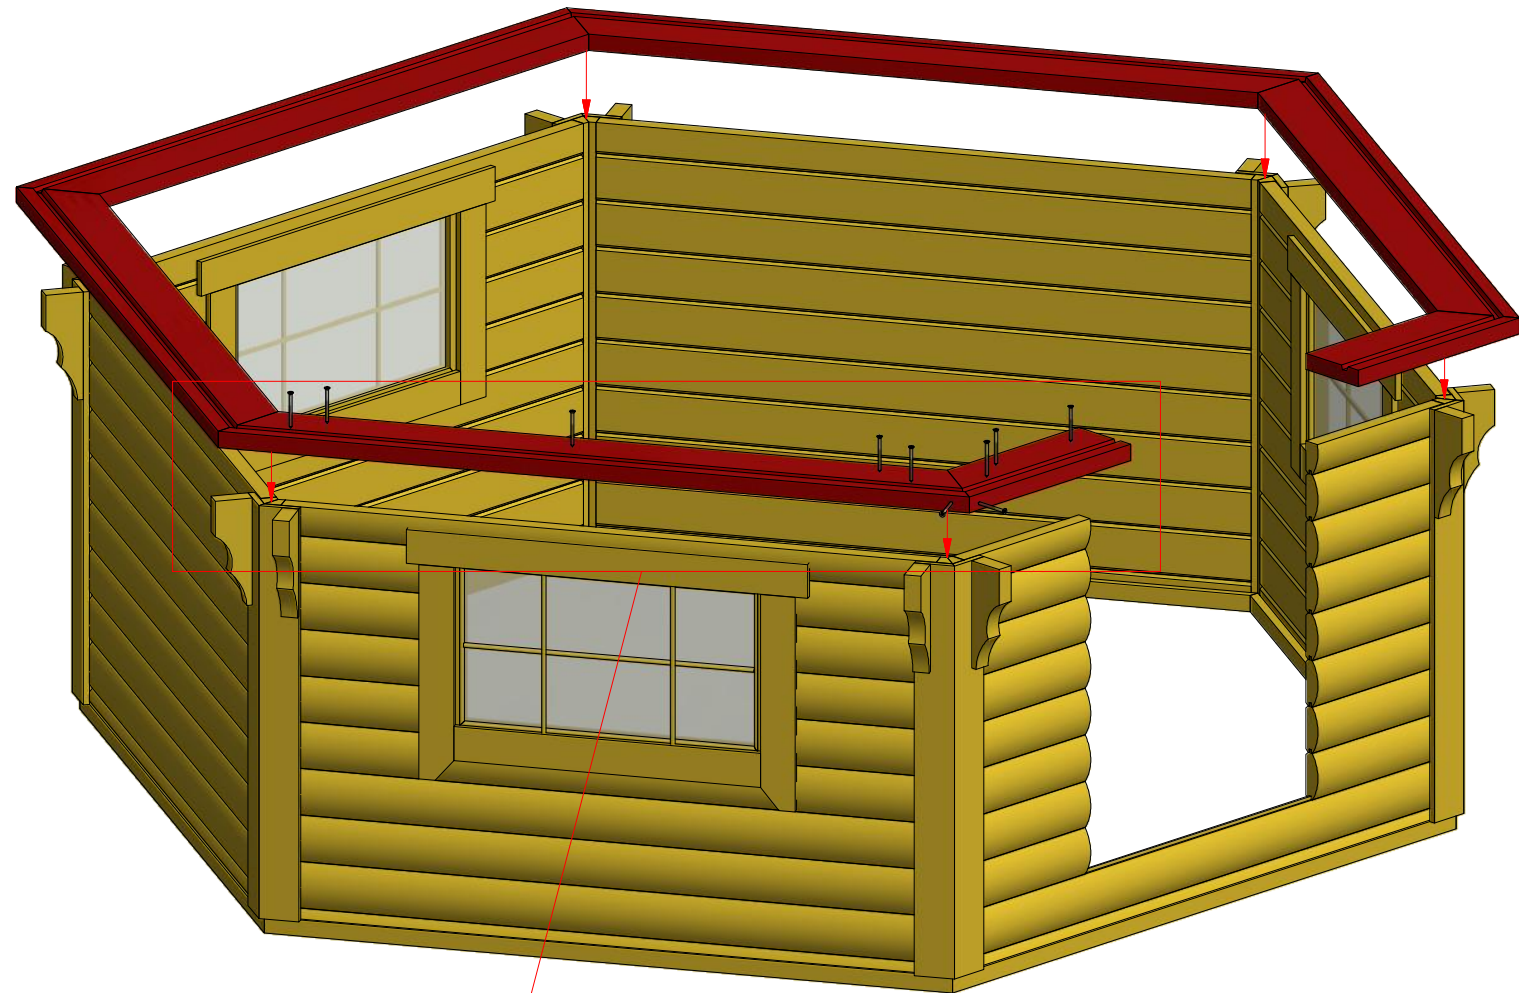

Grill cabin 9.2 m²

Screws

1	S1	5x100	55 pcs