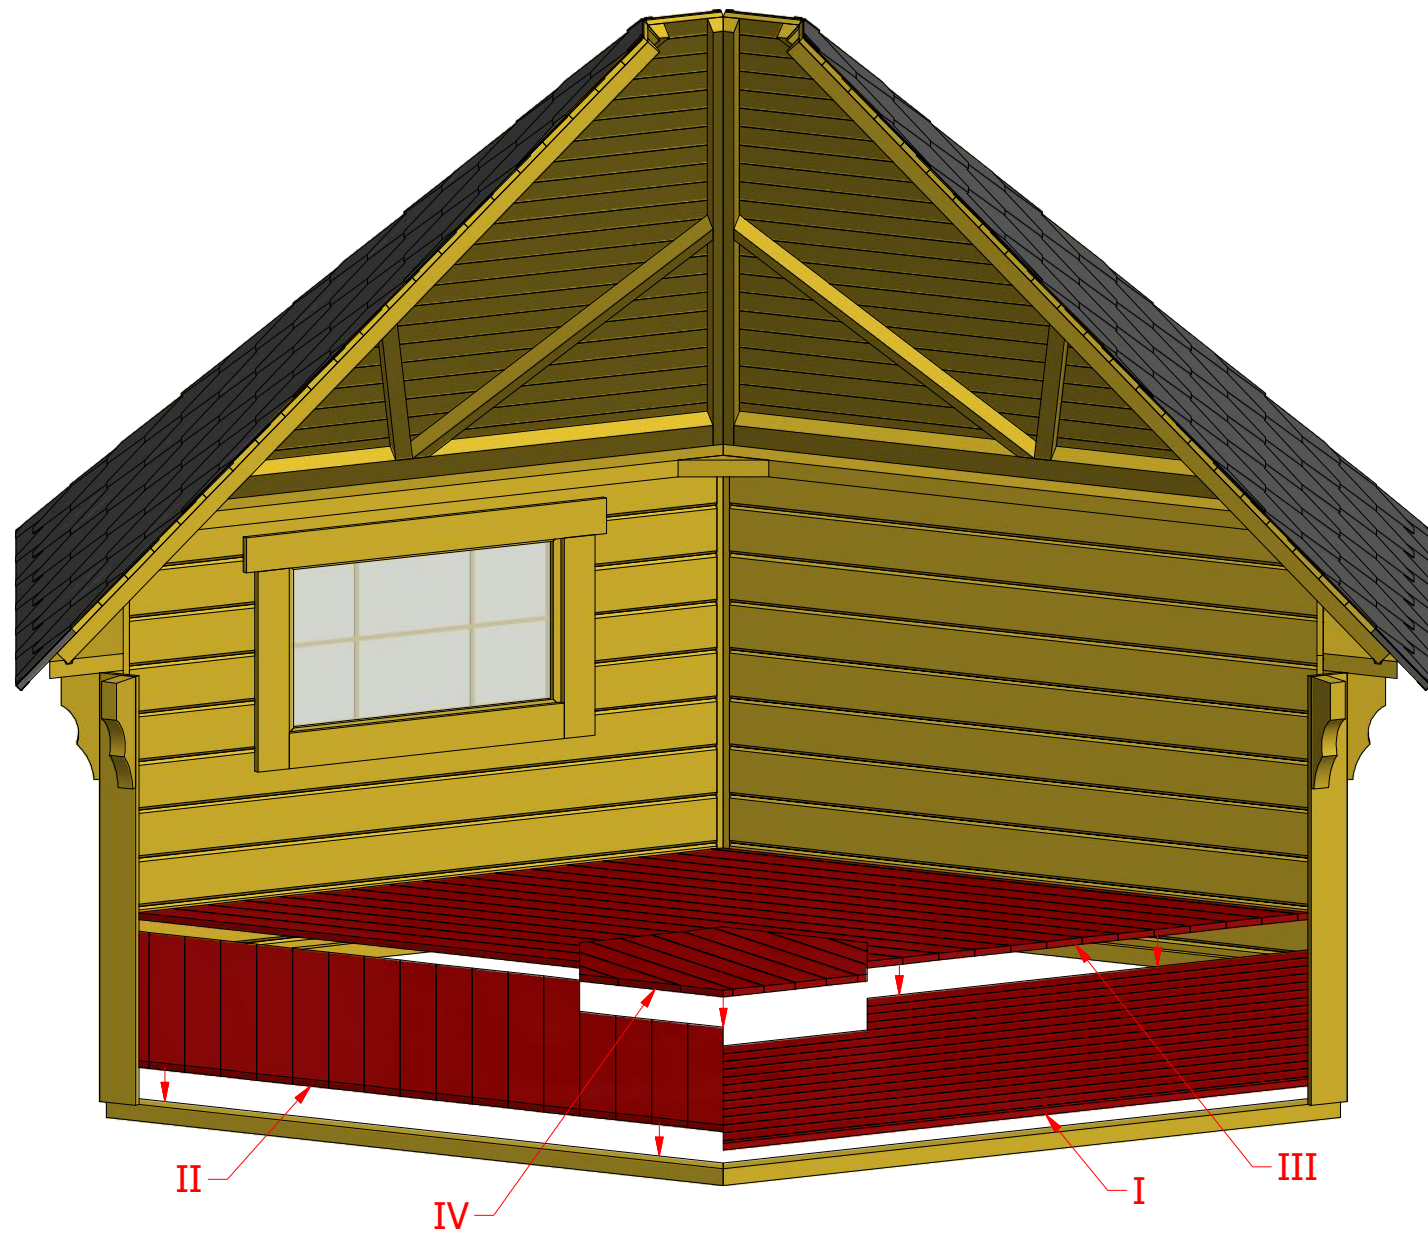

Grill cabin 9.2 m²

Screws			
1	S3	3.5x45	24 pcs

7.1