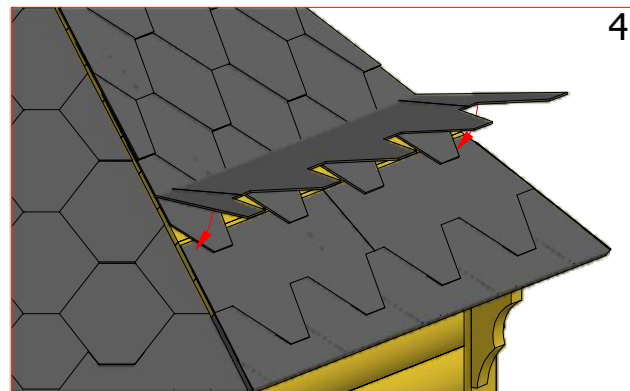

Screws

1	S1	5x100	55 pcs
---	----	-------	--------

Grill cabin 9.2 m²

Screws

1	S2	4x70	43 pcs

Grill cabin 9.2 m²

Screws

1	S3	3.5x45	31 pcs
2	V1	2.5x25	