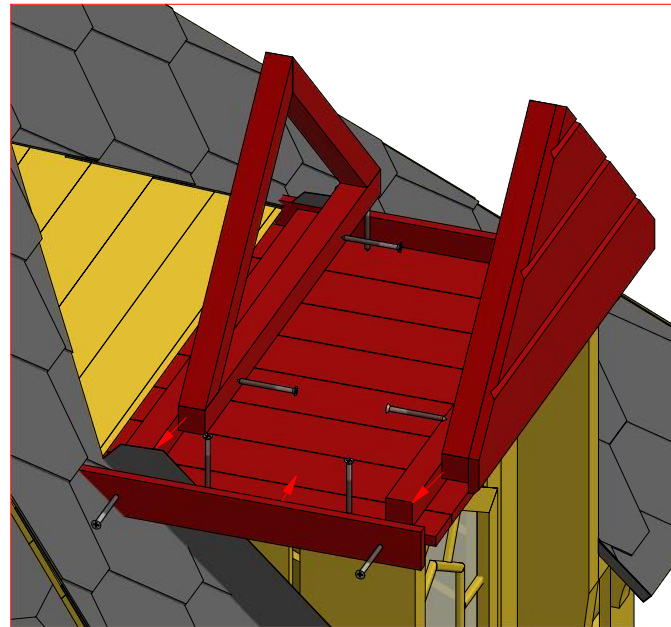

Grill cabin 9.2 m²

Screws			
1	S3	3.5x45	24 pcs

7.1

7.2

Grill cabin 9.2 m²

Screws

1	S2	4x70	10 pcs

Grill cabin 9.2 m²

Screws

Grill cabin 9.2 m²

Screws

1	S2	4x70	16 pcs

Grill cabin 9.2 m²

Screws

1	S1	5x100	8 pcs
2	S3	3.5x45	4 pcs

Grill cabin 9.2 m²