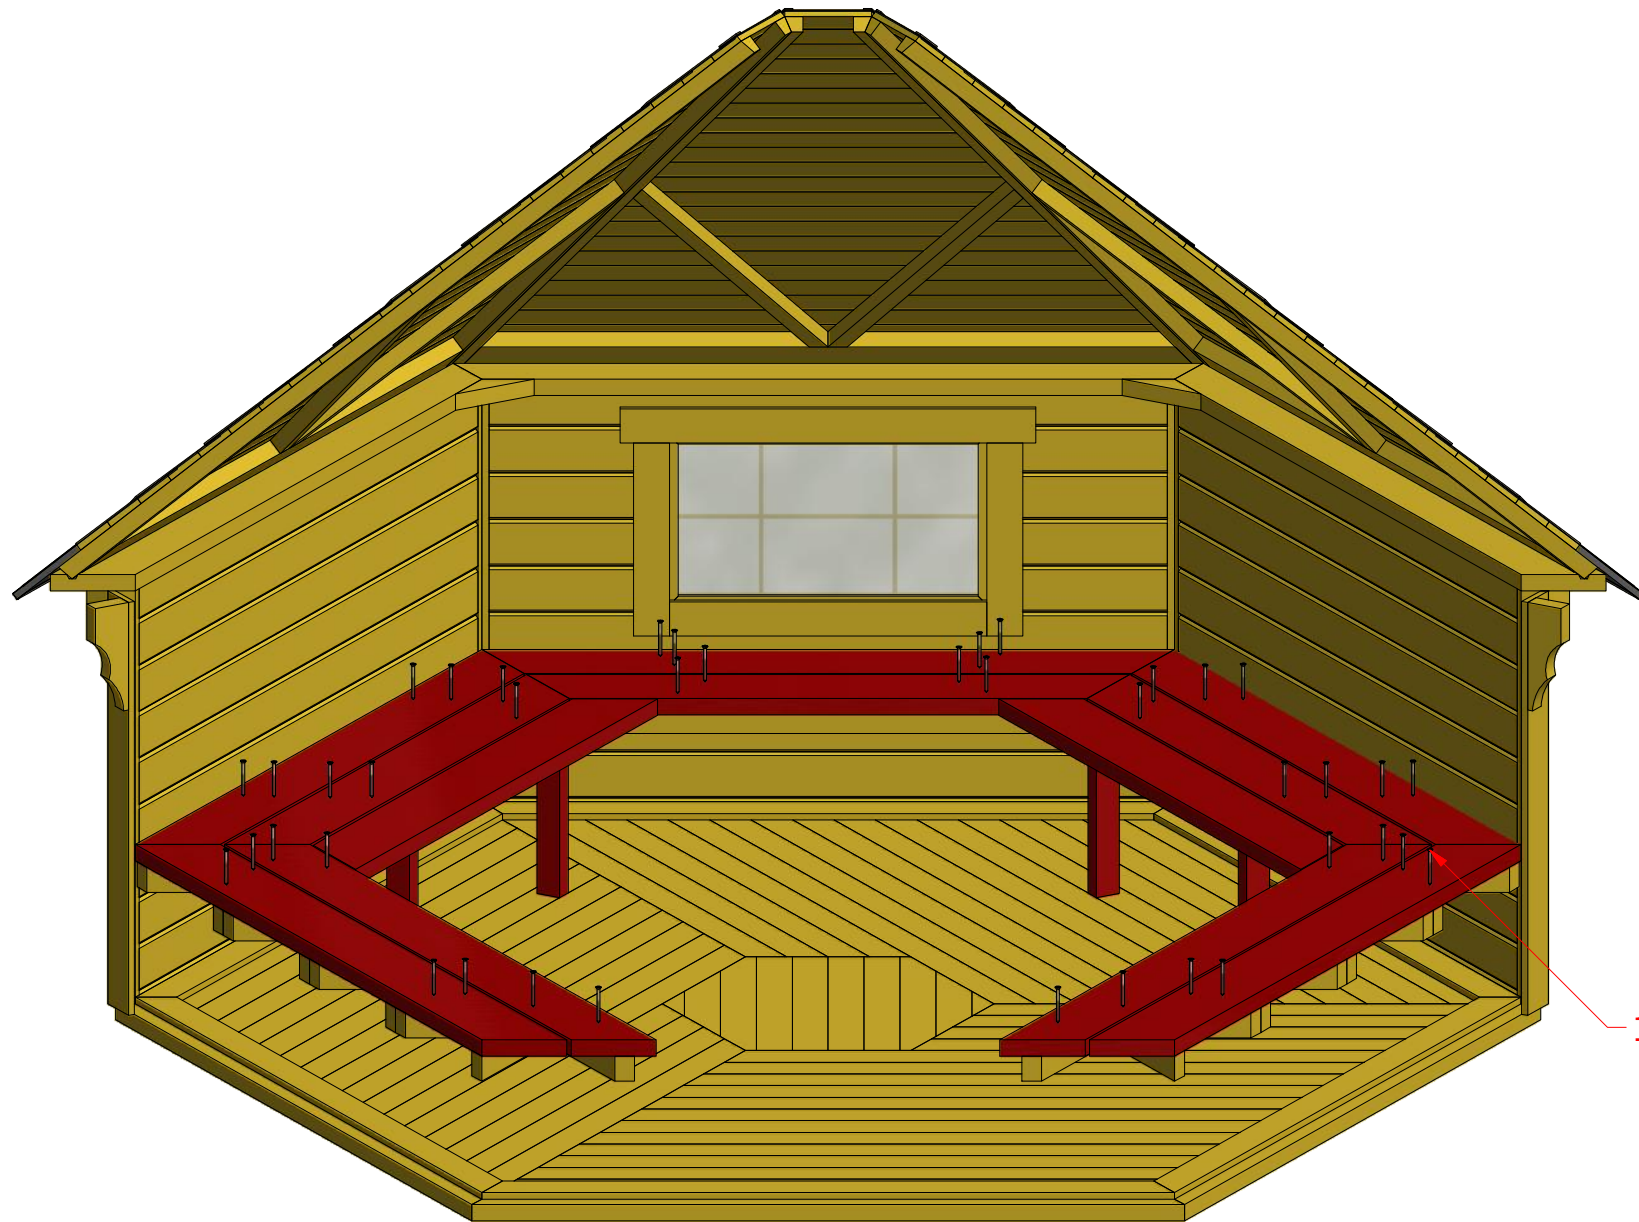

Grill cabin 9.2 m²

Screws

1	S2	4x70	40 pcs
2	S4	3x30	40 pcs