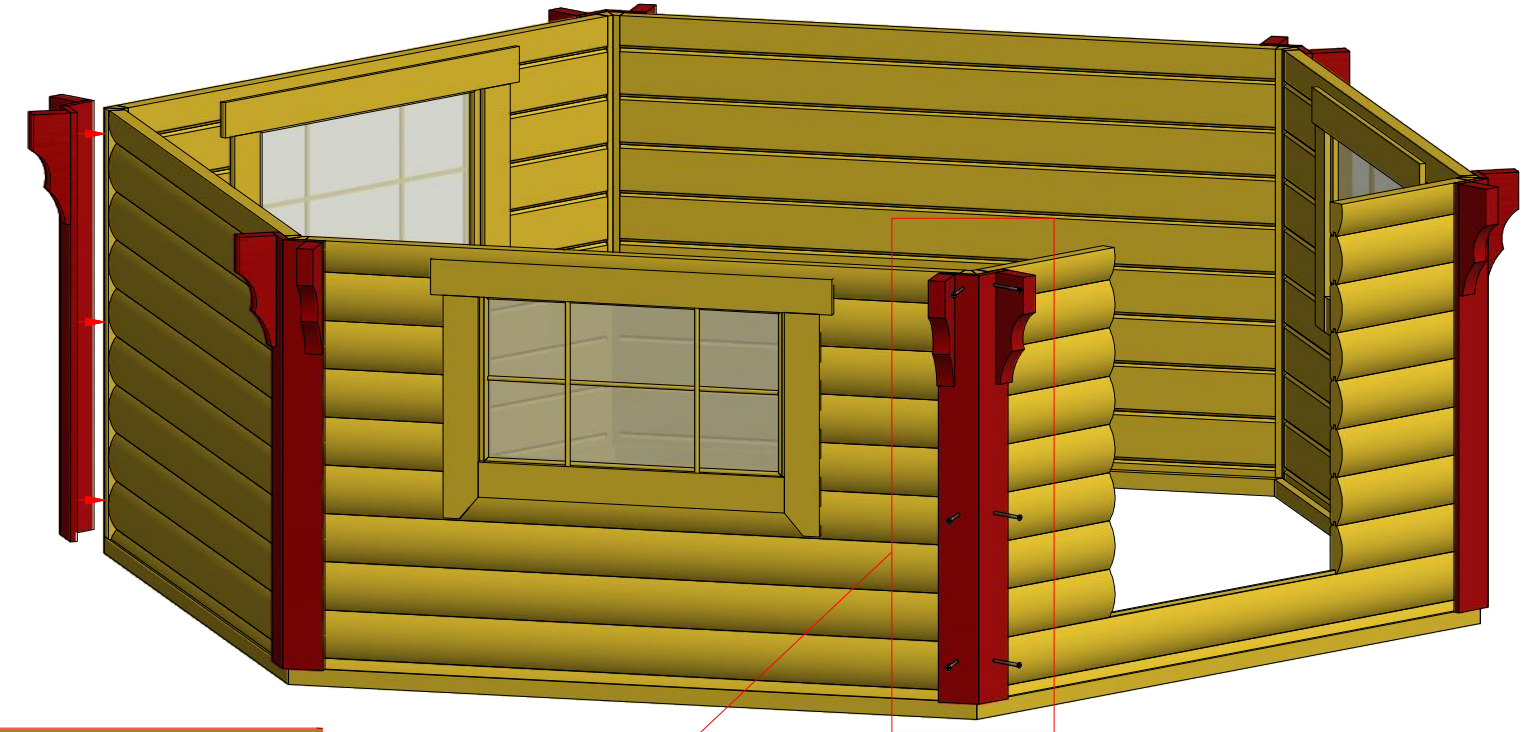

Grill cabin 9.2 m²

Grill cabin 9.2 m²

Grill cabin 9.2 m²

Screws			
1	S1	5x100	12 pcs

Grill cabin 9.2 m²

Screws

1	S2	4x70	36 pcs

2.1

2.2

1

Grill cabin 9.2 m²

Screws

1	S2	4x70	24 pcs
2	S3	3.5x45	36 pcs

3.1

3.2

Grill cabin 9.2 m²