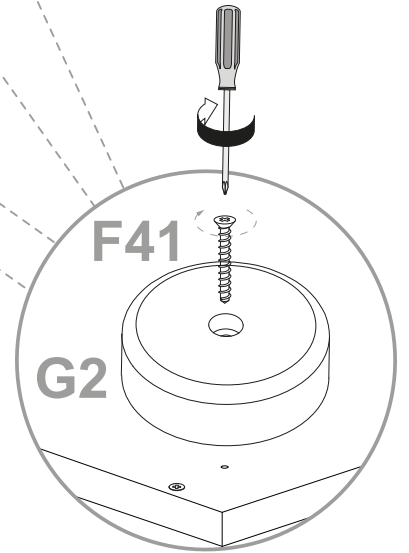

| Cod. | Qt. | Dimensions (mm) | Item Code | Box |
|------|-----|-----------------|-----------------|-----|
| 1 | 1 | 350x380x16 | XP_COAXEFI3-BIA | 1-1 |
| 2 | 1 | 350x380x16 | XP_COAXEFI4-BIA | 1-1 |
| 3 | 1 | 651x380x16 | XP_CTAXEBM2-235 | 1-1 |
| 4 | 1 | 651x380x16 | XP_COAXEKP2-BIA | 1-1 |
| 5 | 1 | 632x364x3 | XP_SCAXE02-BIA | 1-1 |
| 6 | 1 | 618x 60x16 | XP_CTAXEFA1-235 | 1-1 |
| 7 | 1 | 617x293x16 | XP_CTAXERP1-235 | 1-1 |
| 8 | 1 | 612x342x25 | XP_COAXEAR1-BIA | 1-1 |

1

1

2

2

3

4

5

6

7

Ø5x50mm n.4

8

9

10

11

1

2