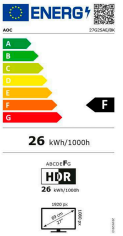

27G2SAE/BK

27 inch (68.6 cm) LCD MONITOR

27" gaming monitor with 165Hz refresh rate, 1ms MPRT response time and FreeSync Premium

General

Model name	27G2SAE/BK
EAN	4038986129893
Product Line	AOC Gaming
Series	G2 Series
Channel	B2C
Classification	Mainstream
Section	Consumer, Gaming
Gaming style	Shooters, MMORPG, Action, eSports, RTS, FPS (eSports), Racing
Launch date	2021-08-17T22:00:00+00:00
Continent	Europe

Screen

Resolution	1920x1080
Refresh rate	165Hz
Screen size (inch)	27 inch
Screen size (cm)	68.6 cm
Flat / Curved	Flat
Backlight	WLED
Panel Type	VA
Aspect ratio	16:9
Display Colours	16.7 Million
sRGB Coverage (%) (CIE 1931)	12194
Scanning Frequency	VGA/HDMI1.4 : 30 -160KHz (H) DP1.2 : 30 -200KHz (H) VGA/HDMI1.4 :48-144Hz (V) DP1.2:48-165Hz (V)
Response time (GtG)	4 ms
Response Time (MPRT)	1 ms
Contrast (static)	3000:1
Brightness (typical)	350 cd/m ²
Viewing angle (CR10)	178/178 °
Hard Glass	Antiglare
OSD languages	EN, FR, ES, PT, DE, IT, NL, SE, FI, PL, CZ, RU, KR, CN (T), CN (S), JP

Exterior

Monitor colour	Black Red
Bezel Type	Frameless
Removable Stand	✓

Ergonomics

Vesa Wallmount	100x100
----------------	---------

Connectivity and Multimedia

Signal Input	HDMI 1.4 x 2, DisplayPort 1.2 x 1
--------------	-----------------------------------

Power / Environmental

Power Consumption On	26W
Power Consumption Standby	0.3W watt
Power Consumption Off	0.3W watt

Approbations / Regulations

TUV-Bauart	✓
CE	✓
FCC	✓
EAC	✓
ISO 9241-307 class I	✓
Rohs compliant	✓