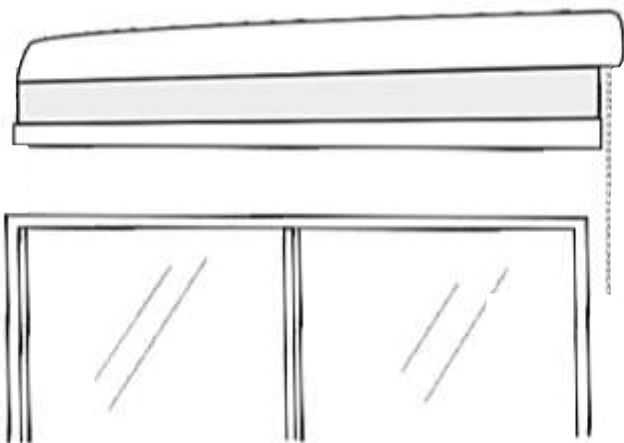

Part-List for blinds with 100 cm width

A	Mounting Bracket		2x
B	Chain Fixing-Bracket		1x
C	Screw		5x
D	Screw-Anchor		5x