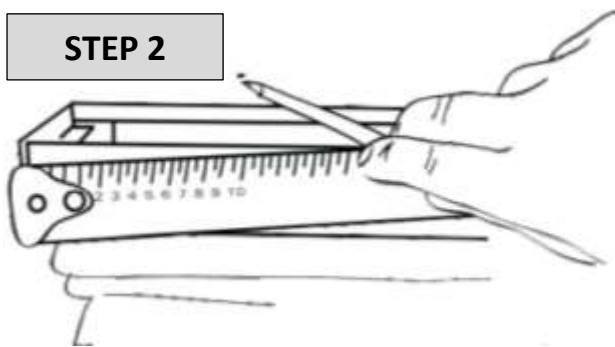

Part-List for blinds with 100 cm width

A	Mounting Bracket		2x
B	Chain Fixing-Bracket		1x
C	Screw		5x
D	Screw-Anchor		5x

Part-List for blinds with 120-170 cm width

A	Mounting Bracket		3x
B	Chain-Fixing-Bracket		1x
C	Screw		7x
D	Screw-Anchor		7x

Installation-instruction:

STEP 1

STEP 2

STEP 3

STEP 4

STEP 5