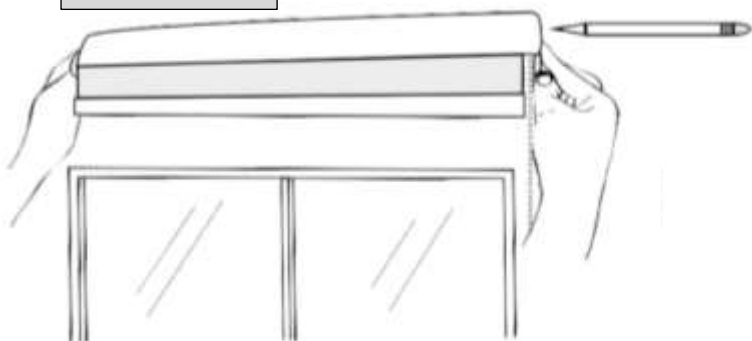

Installation-instruction:

STEP 1