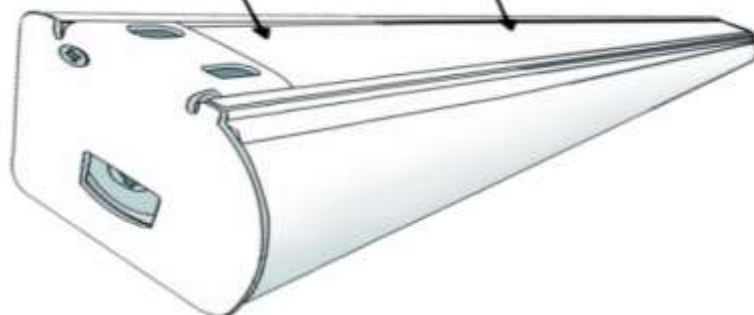

Part-List for blinds with 100 cm width

A	Mounting Bracket		2x
B	Chain Fixing-Bracket		1x
C	Screw		5x
D	Screw-Anchor		5x

Part-List for blinds with 120-170 cm width

A	Mounting Bracket		3x
B	Chain-Fixing-Bracket		1x
C	Screw		7x
D	Screw-Anchor		7x

Installation-instruction:

STEP 1

STEP 2

STEP 3

STEP 4

STEP 5