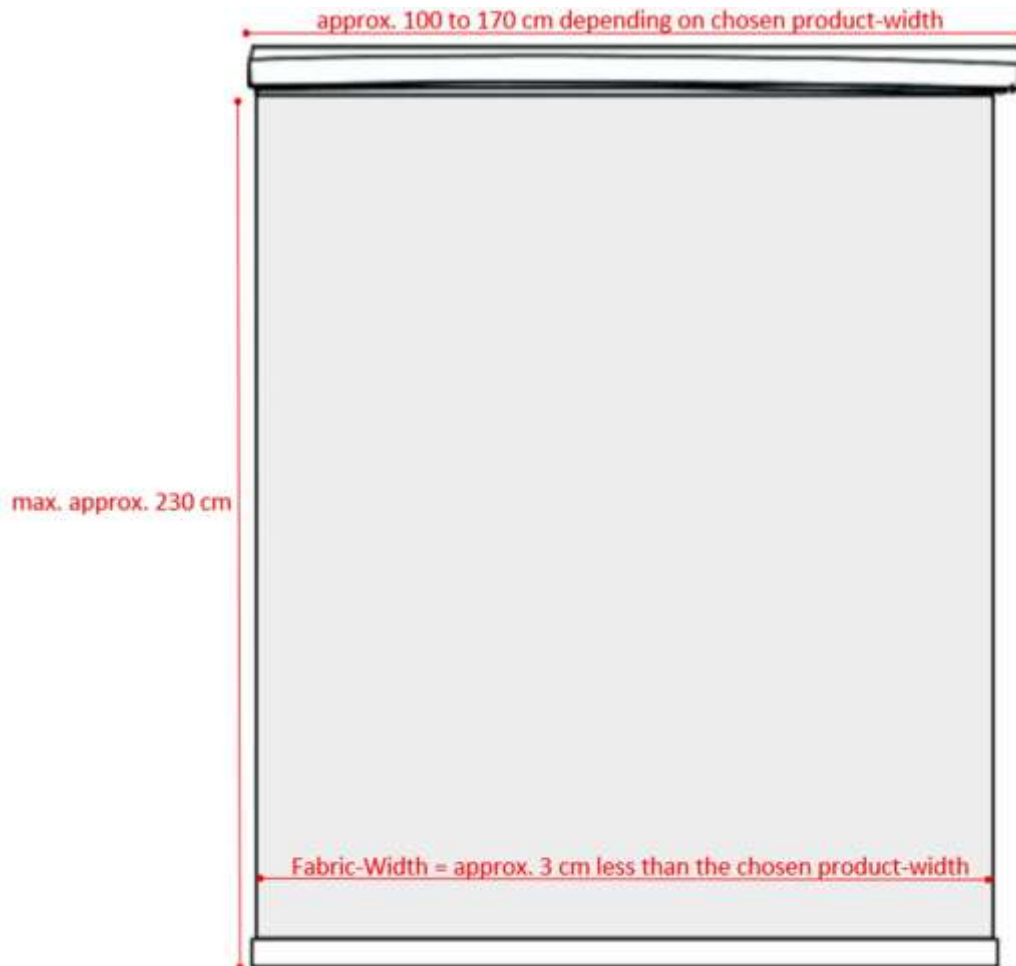

Installation-videos and further instructions

for our products can be found on

www.jet-line-e-trade.de

User-name: jet-line • Password: user2011