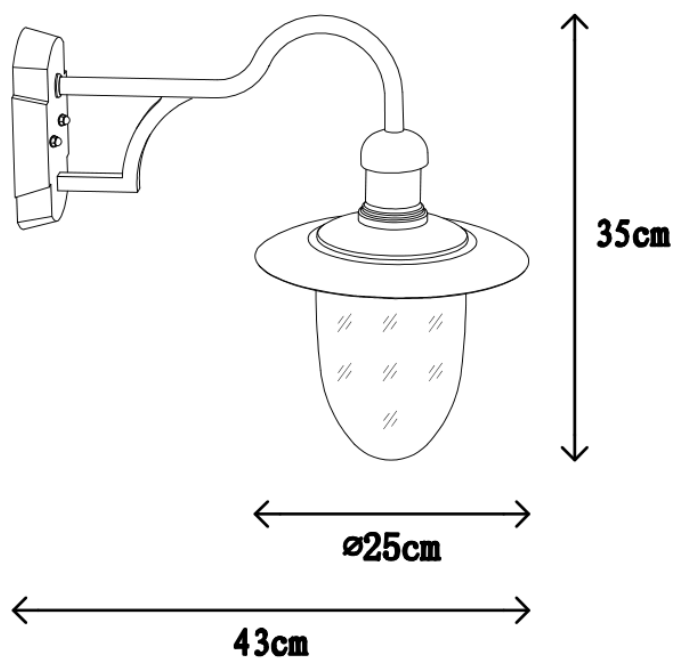

Line drawing of the item (with outline dimensions)

Item number: 11871/01/30

Installation drawing (the same as it in its instruction manual)

## Technical details

materials used:	Aluminium
color:	Black
dimmable and how is the fixture dimmable:	
size:	Height: 35 cm Length: 43 cm Width: 25 cm Net Weight: 1.6 kg
power requirements:	220-240V ~50HZ
bulb type and maximum Wattage:	E27 MAX 60W
number of bulbs:	1XE27
IP degree:	IP44