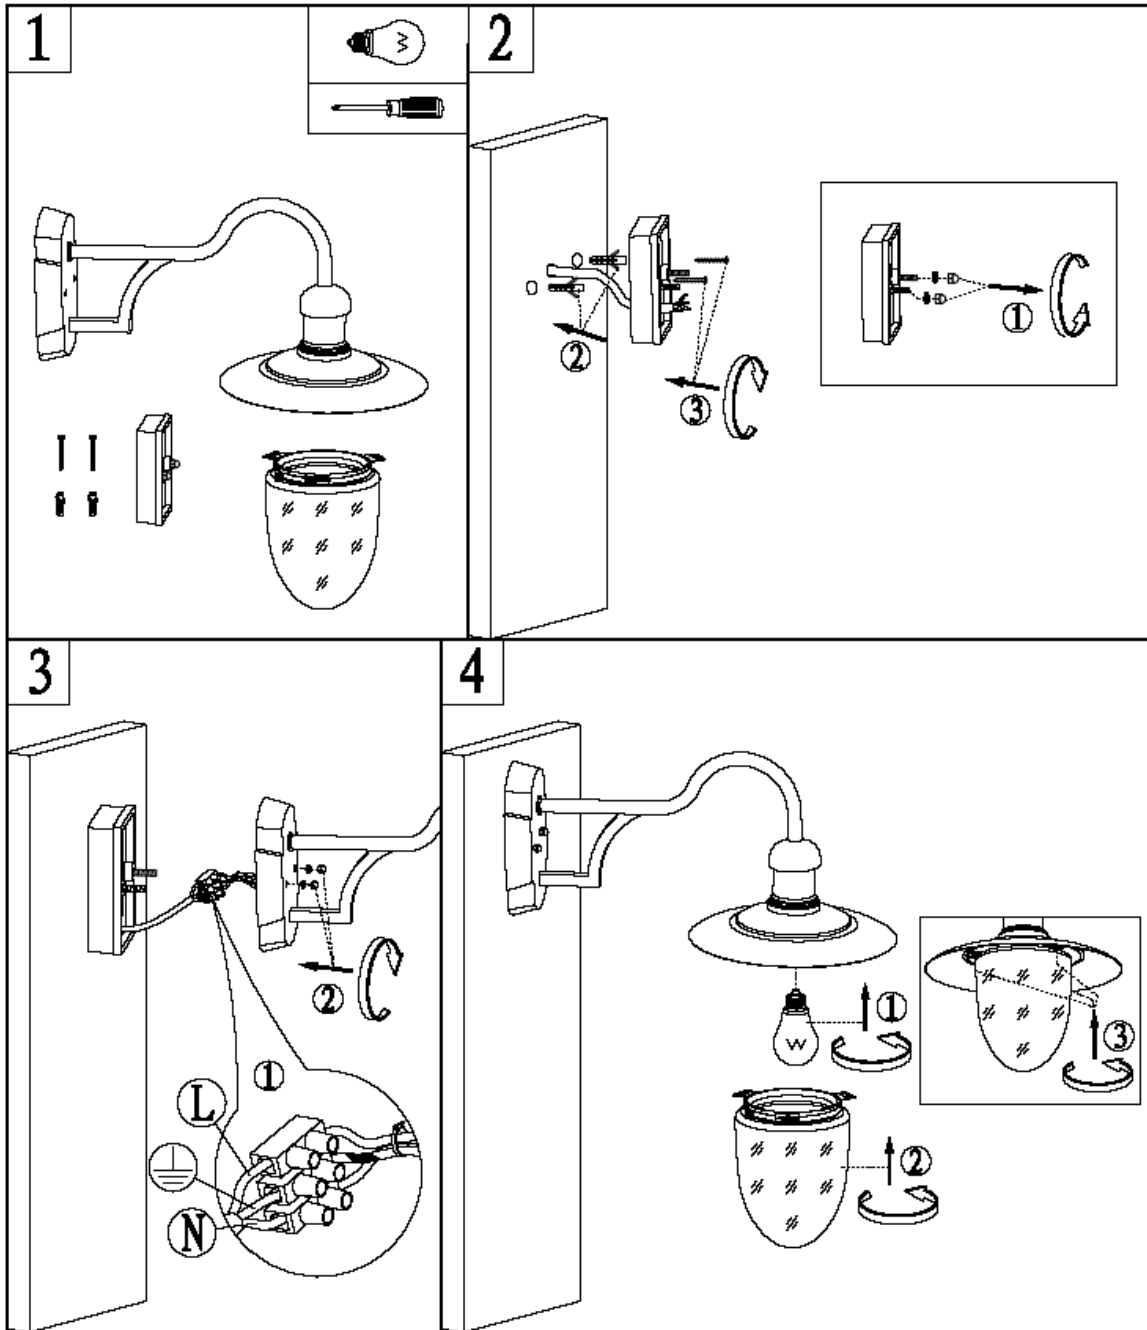

Line drawing of the item (with outline dimensions)

Item number: 11871/01/30

Installation drawing (the same as it in its instruction manual)

## Technical details

materials used:	Aluminium
color:	Black
dimmable and how is the fixture dimmable:	
size:	Height: 35 cm Length: 43 cm Width: 25 cm Net Weight: 1.6 kg
power requirements:	220-240V ~50HZ
bulb type and maximum Wattage:	E27 MAX 60W
number of bulbs:	1XE27
IP degree:	IP44