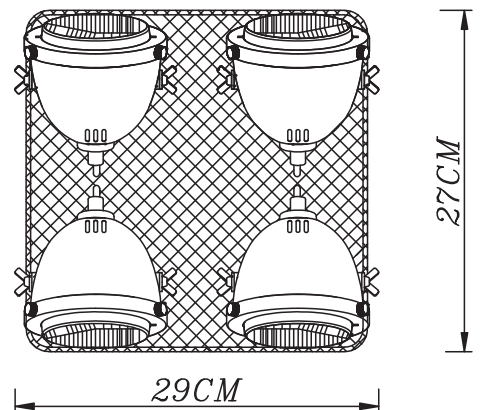

INSTRUCTION MANUAL

Emado 4 SL Burned Steel with Wood 96671

Overall size:

Fittinq B.V.

Smaragdweg 52, 5527 LB Hapert, The Netherlands
www.qazqa.nl

QAZQA