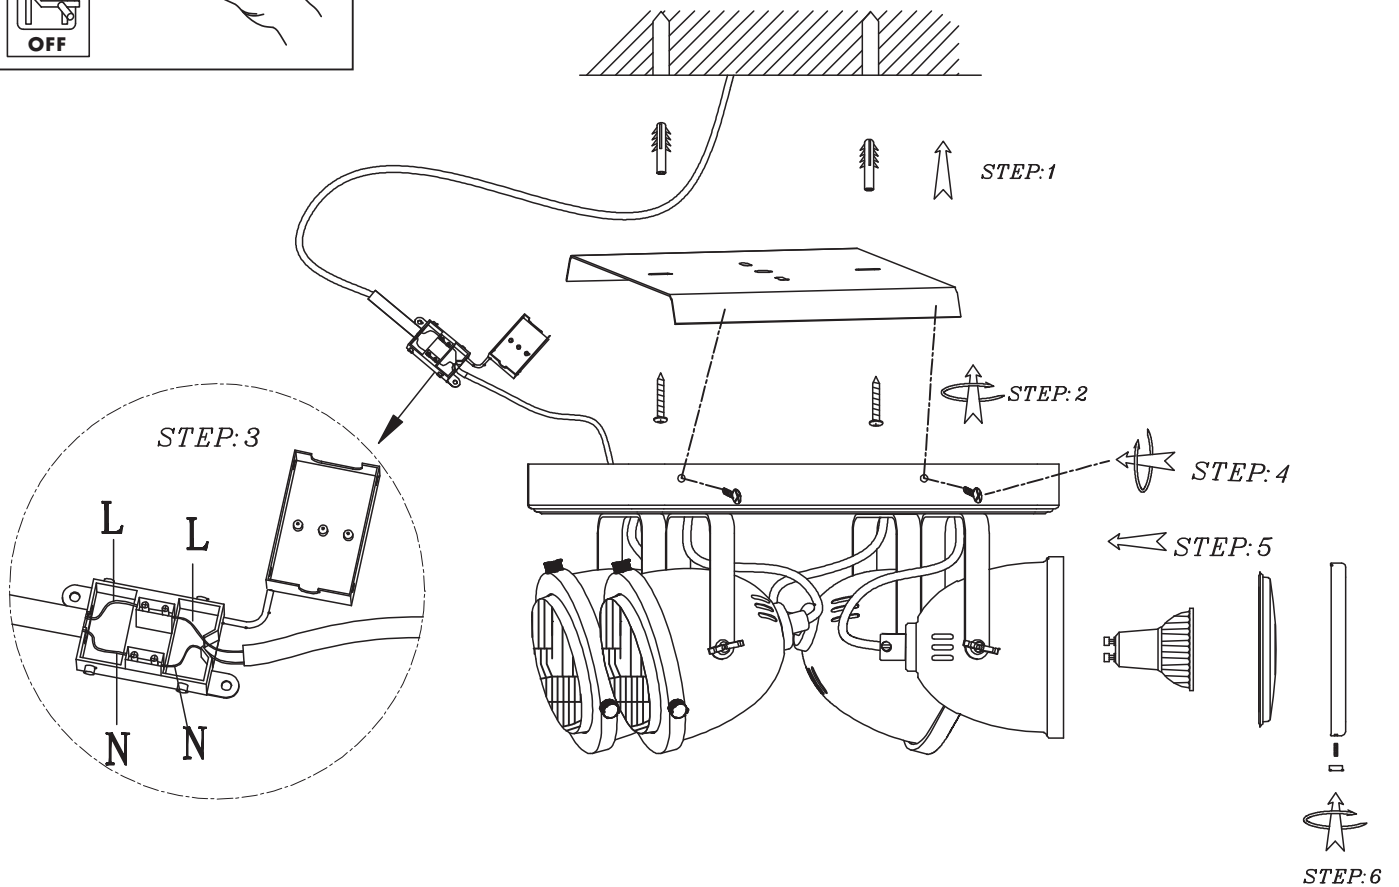

INSTRUCTION MANUAL

Emado 4 SL Burned Steel with Wood 96671

Overall size:

Fittinq B.V.

Smaragdweg 52, 5527 LB Hapert, The Netherlands
www.qazqa.nl

QAZQA