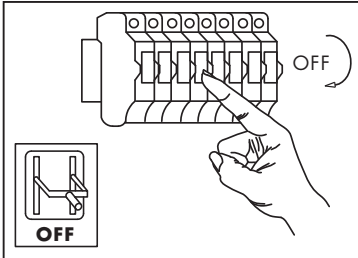

INSTRUCTION MANUAL

Emado 4 SL Burned Steel with Wood 96671

Overall size:

Fittinq B.V.

Smaragdweg 52, 5527 LB Hapert, The Netherlands
www.qazqa.nl

QAZQA