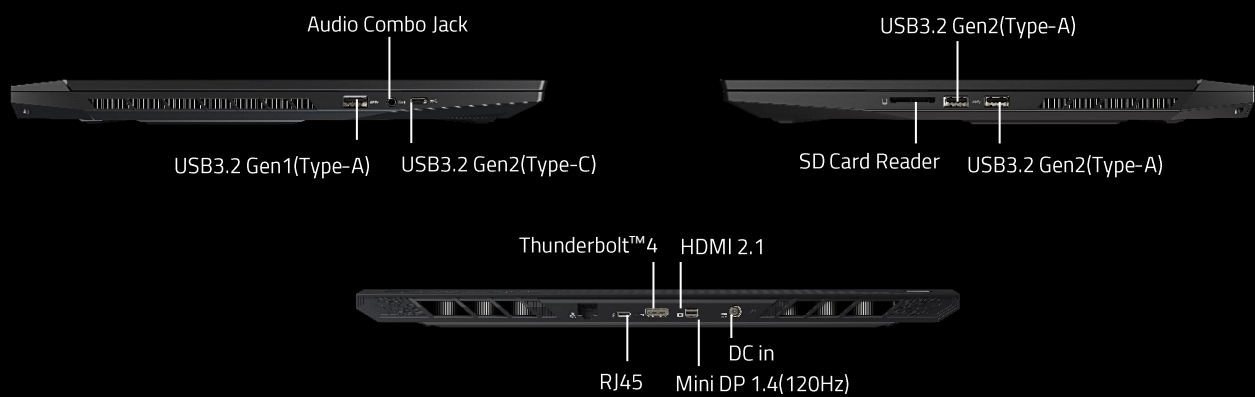

Datasheet

AORUS 17 (2023)

- NVIDIA® New GeForce RTX™ 40 Series
- Up to 13th Gen Intel® Core™ i7 H Series
- Up to QHD 240Hz Display
- MUX Switch Technology
- TÜV Rheinland Certification
- DDR5 4800 SO-DIMM x 2, 64GB (Max)
- DTS:X® Ultra Audio technology
- WINDFORCE INFINITY Cooling System
- RGB Light Bar Design
- Windows Hello Technology
- PCIe Gen4 SSD
- Next-Gen Wi-Fi 6E Connection
- 99Whr battery
- Thunderbolt™ 4