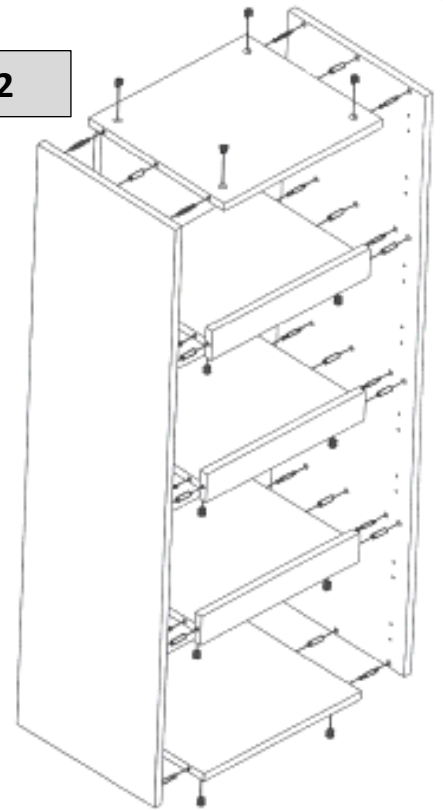

Part-List:

No.	Description	Image	Pc.
A	Screw-Plug 8x32		33x
B	Eccentric Screw Ø15		33x
C	Wooden Plug 8x40		20x
D	Screw 4x16		6x
E	Wall Bracket		2x
F	Hinge		8x
G	Screw 3,5x14		24x

Assembly Instruction:

STEP 1

STEP 2

STEP 3