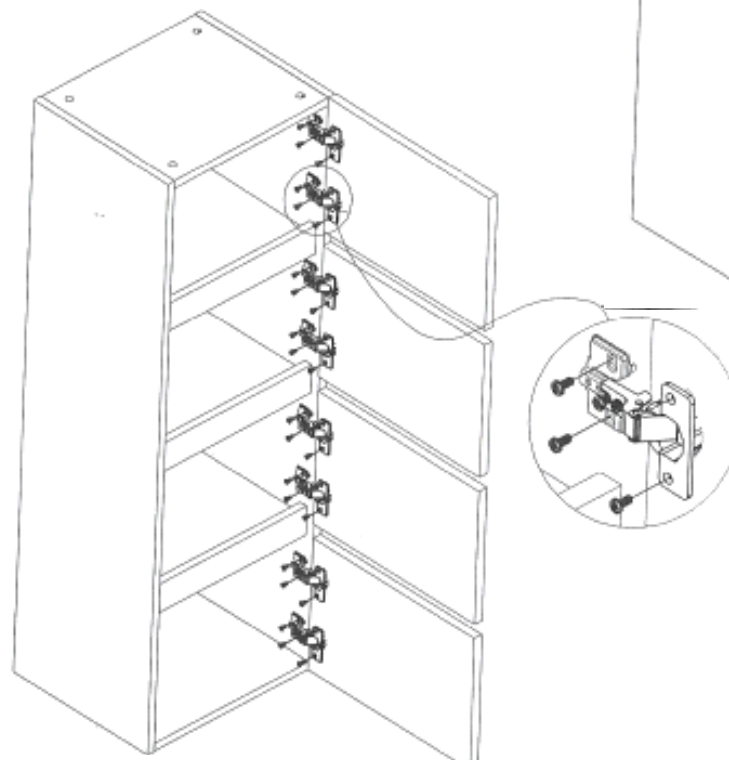

Product-Code: 4236 (dark zebra), 4237 (oak), 4238 (light zebra)
Product-Dimension: Width: approx. 40 cm, Depth: approx. 35 cm, Height: approx. 120 cm

Part-List:

No.	Description	Image	Pc.
A	Screw-Plug 8x32		33x
B	Eccentric Screw Ø15		33x
C	Wooden Plug 8x40		20x
D	Screw 4x16		6x
E	Wall Bracket		2x
F	Hinge		8x
G	Screw 3,5x14		24x

Assembly Instruction:

STEP 1

STEP 2

STEP 3

Installation-videos and further instructions

for our products can be found on

<https://badmoebelkauf.de>

Username: jet-line • Password: user2011