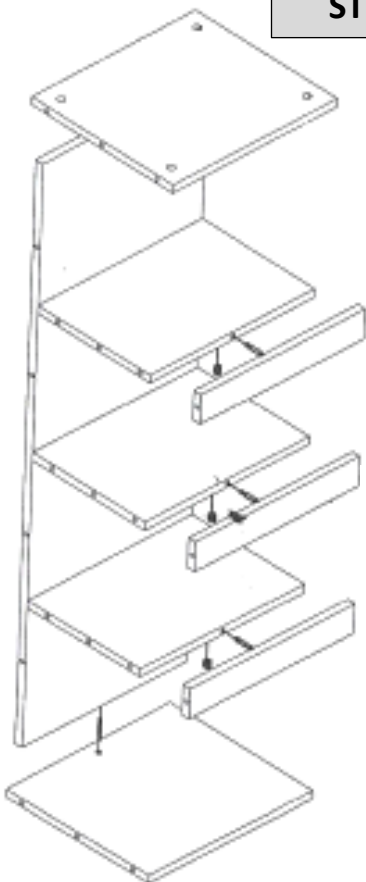

Assembly Instruction:

STEP 1