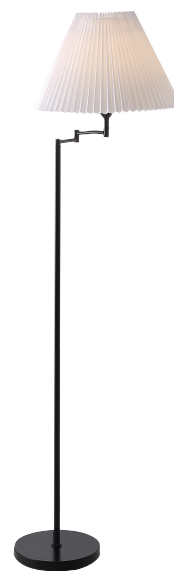

**TRINITY**  
by Nordlux

No. 73221101 |   
□ | IP20 | Metal | Glass | White  
G9 | Max. 40W | Incl. 40W G9

**BREAK**  
by Nordlux

No. 19861001 |   
□ | IP20 | Metal | Textile | Brushed steel  
E27 | Max. 40W | Excl. Lightsource

**BREAK**  
by Nordlux

No. 19861003 |   
□ | IP20 | Metal | Textile | Black  
E27 | Max. 40W | Excl. Lightsource

**BREAK**  
by Nordlux

No. 19874001 |   
□ | IP20 | Metal | Textile | Brushed steel  
E27 | Max. 60W | Excl. Lightsource

**BREAK**  
by Nordlux

No. 19874003 |   
□ | IP20 | Metal | Textile | Black  
E27 | Max. 60W | Excl. Lightsource