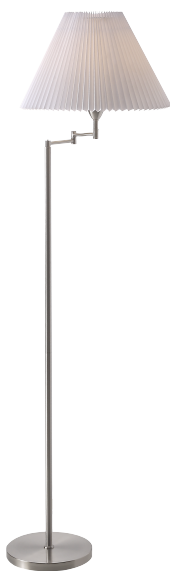

**TRINITY**  
by Nordlux

No. 73221101 |   
□ | IP20 | Metal | Glass | White  
G9 | Max. 40W | Incl. 40W G9

**BREAK**  
by Nordlux

No. 19861001 |   
□ | IP20 | Metal | Textile | Brushed steel  
E27 | Max. 40W | Excl. Lightsource

**BREAK**  
by Nordlux

No. 19861003 |   
□ | IP20 | Metal | Textile | Black  
E27 | Max. 40W | Excl. Lightsource

**BREAK**  
by Nordlux

No. 19874001 |   
□ | IP20 | Metal | Textile | Brushed steel  
E27 | Max. 60W | Excl. Lightsource

**BREAK**  
by Nordlux

No. 19874003 |   
□ | IP20 | Metal | Textile | Black  
E27 | Max. 60W | Excl. Lightsource