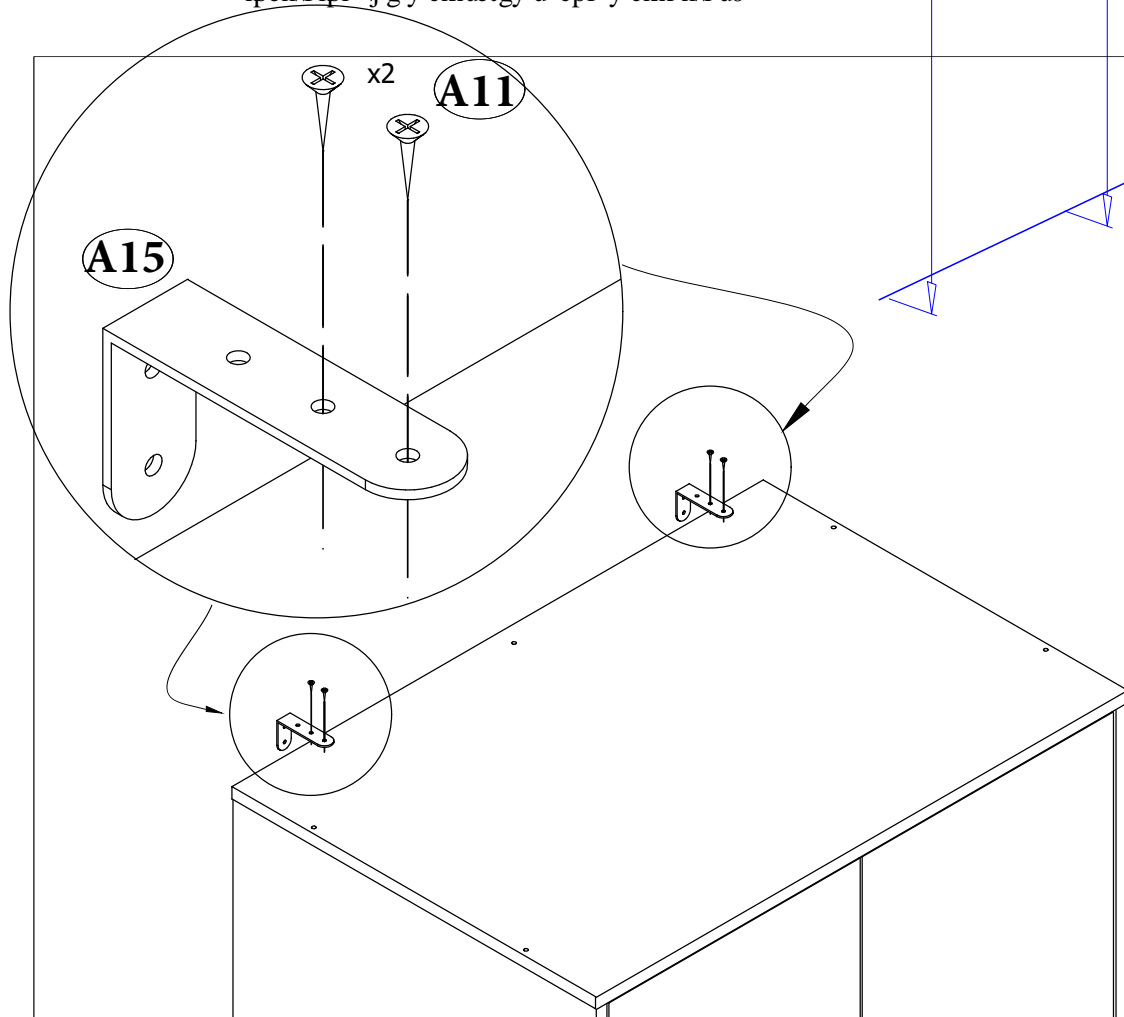

NOTE:-PLEASE ASSEMBLE ON A MAT OR CARPET

STEP: -16

A17

x2
M4 x 25 mm

ASSEMBLED

NOTE:-PLEASE ASSEMBLE ON A MAT OR CARPET

STEP: -17

A11

x4
3,5 x 15 mm

Warning : This Piece of Furniture Must Be Attached To The Wall Using The Wall Brackets Provided"

A15

x2

Cwcej kpi "dtegwu"q"y cni"/r rccug'tgo go dgt"
{qw'o wu'uqwtg"cpf "uwr r n' "y g'hk kpi u'hqt"
cwcej kpi "q" {qwt'r ct'kwrt "v' r g'qh'y cni"
kpenf kpi "y' g'y cni'etgy u"cpf "y cni'r ni u0

1870 mm

1870 mm

ASSEMBLED

NOTE:-PLEASE ASSEMBLE ON A MAT OR CARPET