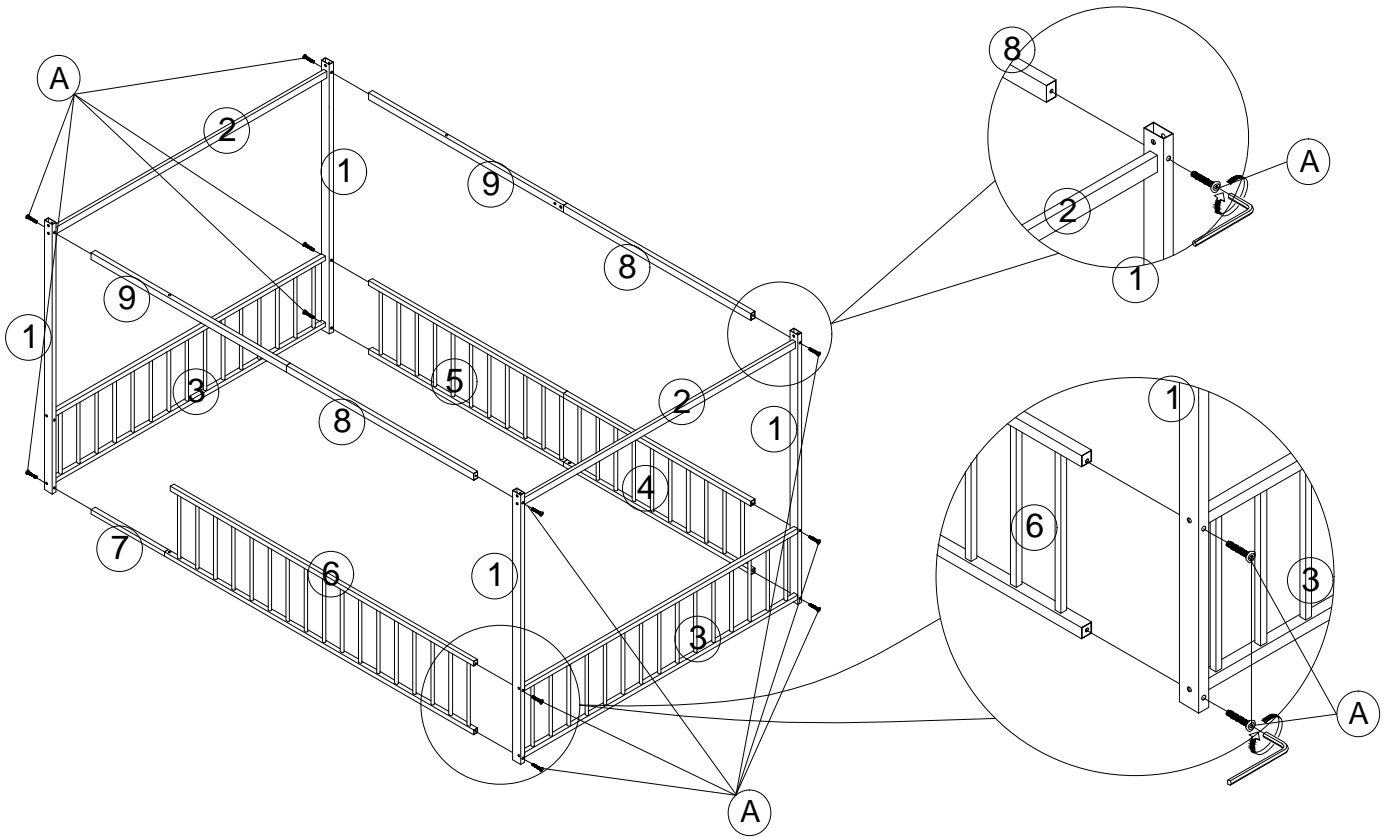

MONTAGEANLEITUNG

ASSEMBLY INSTRUCTION

Artikelnummer (Item number):
MF312721

Kinderbett
140 *200

Stückliste

Part list

MF312721

① x4 	② x2 	③ x2 	④ x1 
⑤ x1 	⑥ x1 	⑦ x1 	⑧ x2 
⑨ x2 	⑩ x1 	⑪ x1 	⑫ x1 
⑬ x2 	⑭ x2 		

HARDWARE-LISTE MF312721

<p>(A) x13</p>  <p>1/4*55</p>	<p>(B) x15</p>  <p>1/4*40</p>	<p>(C) x15</p>  <p>1/4*18</p>	<p>(4) x1</p>  <p>4*59</p>
--	--	---	---

Schritt 1

(B)		1/4*40	12
-----	---	--------	----

Schritt 2

(C)		1/4*18	9
-----	---	--------	---

Schritt 3

A		1/4*55	11
---	---	--------	----

Schritt 4

6

B		1/4*40	3
---	---	--------	---

Schritt 5

C		1/4*18	2
---	---	--------	---

Schritt 6

A		1/4*55	2
---	---	--------	---

Schritt 7

3		1/4*18	4
---	---	--------	---

VOLLSTÄNDIG