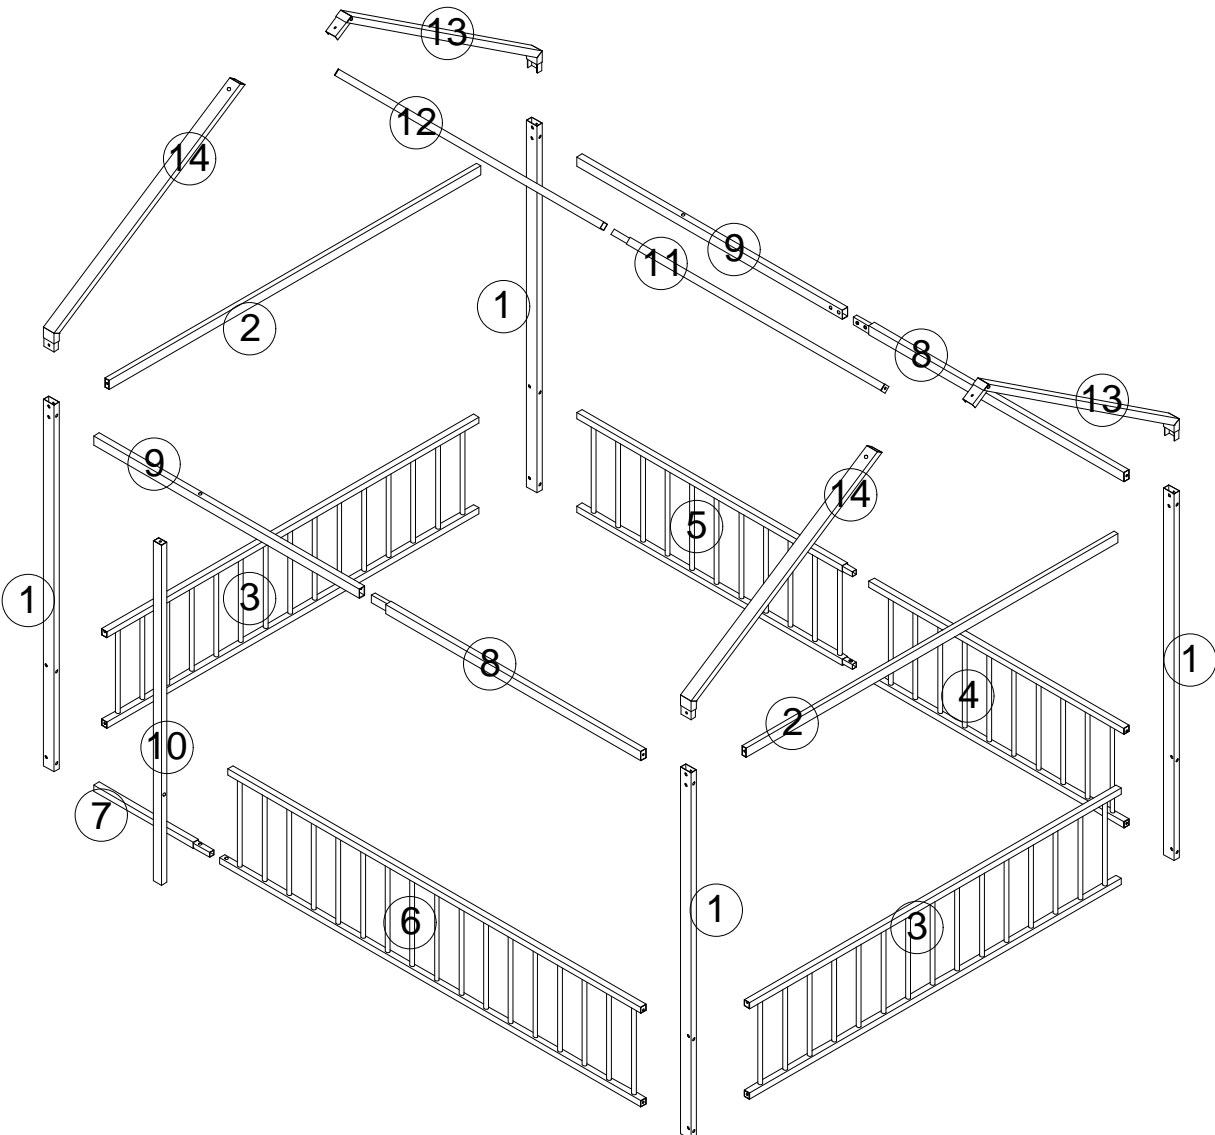

MONTAGEANLEITUNG

ASSEMBLY INSTRUCTION

Artikelnummer (Item number):
MF312721

Kinderbett
140 *200

Stückliste

Part list

MF312721

① x4 	② x2 	③ x2 	④ x1 
⑤ x1 	⑥ x1 	⑦ x1 	⑧ x2 
⑨ x2 	⑩ x1 	⑪ x1 	⑫ x1 
⑬ x2 	⑭ x2 		

HARDWARE-LISTE MF312721

<p>(A) x13</p>  <p>1/4*55</p>	<p>(B) x15</p>  <p>1/4*40</p>	<p>(C) x15</p>  <p>1/4*18</p>	<p>(4) x1</p>  <p>4*59</p>
--	--	---	---

Schritt 1

(B)		1/4*40	12
-----	---	--------	----

Schritt 2

(C)		1/4*18	9
-----	---	--------	---

Schritt 3

A		1/4*55	11
---	---	--------	----

Schritt 4

6

B		1/4*40	3
---	---	--------	---

Schritt 5

C		1/4*18	2
---	---	--------	---

Schritt 6

A		1/4*55	2
---	---	--------	---

Schritt 7

3		1/4*18	4
---	---	--------	---

VOLLSTÄNDIG