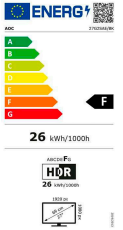

27G2SAE/BK

27 inch (68.6 cm) LCD MONITOR

27" gaming monitor with 165Hz refresh rate, 1ms MPRT response time and FreeSync Premium

General

Model name	27G2SAE/BK
EAN	4038986129893
Product Line	AOC Gaming
Series	G2 Series
Channel	B2C
Classification	Mainstream
Section	Consumer, Gaming
Gaming style	Shooters, MMORPG, Action, eSports, RTS, FPS (eSports), Racing
Launch date	2021-08-17T22:00:00+00:00
Continent	Europe

Screen

Resolution	1920x1080
Refresh rate	165Hz
Screen size (inch)	27 inch
Screen size (cm)	68.6 cm
Flat / Curved	Flat
Backlight	WLED
Panel Type	VA
Aspect ratio	16:9
Display Colours	16.7 Million
sRGB Coverage (%) (CIE 1931)	12194
Scanning Frequency	VGA/HDMI1.4 : 30 -160KHz (H) DP1.2 : 30 -200KHz (H) VGA/HDMI1.4 :48-144Hz (V) DP1.2:48-165Hz (V)
Response time (GtG)	4 ms
Response Time (MPRT)	1 ms
Contrast (static)	3000:1
Brightness (typical)	350 cd/m ²
Viewing angle (CR10)	178/178 °
Hard Glass	Antiglare
OSD languages	EN, FR , ES, PT, DE, IT, NL, SE, FI, PL ,CZ, RU, KR, CN (T), CN (S), JP

Exterior

Monitor colour	Black Red
Bezel Type	Frameless
Removable Stand	✓

Ergonomics

Vesa Wallmount	100x100
----------------	---------

Connectivity and Multimedia

Signal Input	HDMI 1.4 x 2, DisplayPort 1.2 x 1
--------------	-----------------------------------

Power / Environmental

Power Consumption On	26W
Power Consumption Standby	0.3W watt
Power Consumption Off	0.3W watt

Approbations / Regulations

TUV-Bauart	✓
CE	✓
FCC	✓
EAC	✓
ISO 9241-307 class I	✓
Rohs compliant	✓