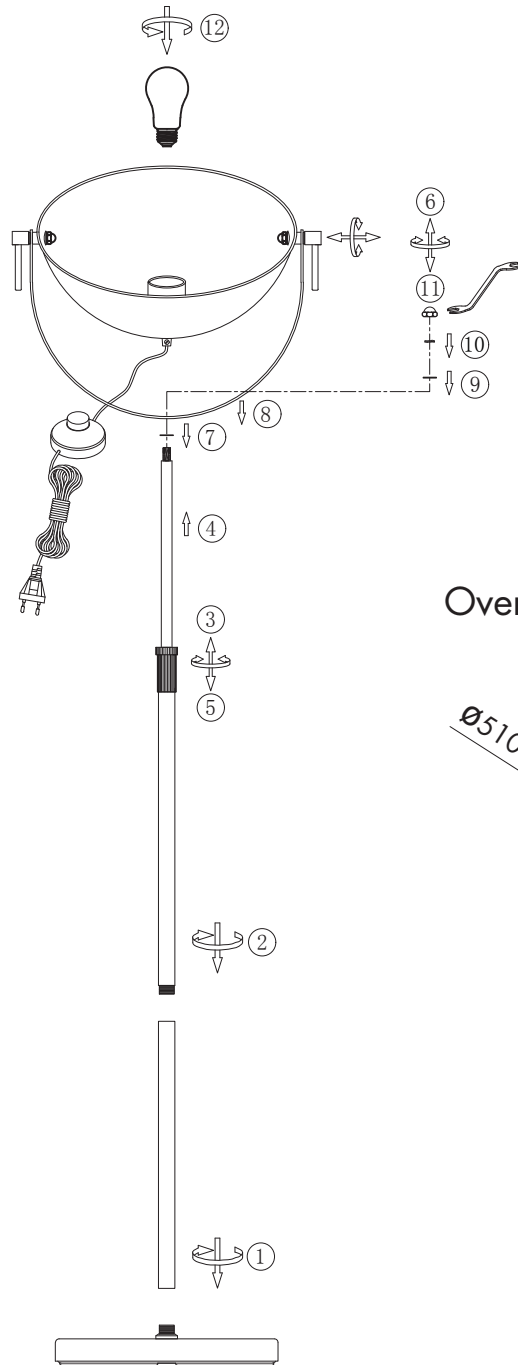

INSTRUCTION MANUAL

Magnax FL50 Black and Gold Adjustable 102509

Overall Sizes: