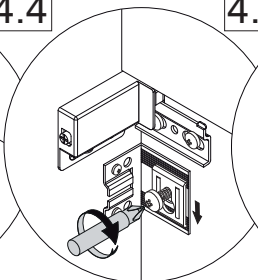

In compliance to the norm EN 14749 please make sure to built-in the additional wall-fastenings for **sink cabinets and vanities**. Attached wall-fastening-material is for massive walls only. For mounting on all other walls please use special dowels.

Maße bauseits prüfen! / Check dimensions on site!

4.1

4.2

4.3

4.4

4.5

*OFF = Oberkante fertiger Fußboden

*OFF = Top edge of finished floor