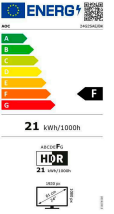

24G2SAE/BK

23.8 inch (60.5 cm) LCD MONITOR

23,8" gaming monitor with 165Hz refresh rate, 1ms MPRT response time and FreeSync Premium

General

Model name	24G2SAE/BK
EAN	4038986199919
Product Line	AOC Gaming
Series	G2 Series
Channel	B2C
Classification	Mainstream
Section	Consumer, Gaming
Gaming style	Shooters, MMORPG, Action, eSports, RTS
Launch date	2021-09-14T22:00:00+00:00
Continent	Europe

Screen

Resolution	1920x1080
Refresh rate	165Hz
Screen size (inch)	23.8 inch
Screen size (cm)	60.5 cm
Flat / Curved	Flat
Backlight	WLED
Panel Type	VA
Aspect ratio	16:9
Display Colours	16.7 Million
sRGB Coverage (%) (CIE 1931)	12595
Scanning Frequency	VGA/HDMI1.4 : 30 -160KHz (H) DP1.2 : 30 -200KHz (H) VGA/HDMI1.4 :48-144Hz (V) DP1.2:48-165Hz (V)
Response time (GtG)	4 ms
Response Time (MPRT)	1 ms
Contrast (static)	3000:1
Brightness (typical)	350 cd/m ²
Viewing angle (CR10)	178/178 °
Hard Glass	Antiglare
OSD languages	EN, FR , ES, PT, DE, IT, NL, SE, FI, PL ,CZ, RU, KR, CN (T), CN (S), JP

Exterior

Monitor colour	Black Red
Bezel Type	Frameless
Removable Stand	✓

Ergonomics

Vesa Wallmount	100x100
----------------	---------

Connectivity and Multimedia

Signal Input	HDMI 1.4 x 2, DisplayPort 1.2 x 1
--------------	-----------------------------------

Sustainability

HF	✓
----	---

Power / Environmental

Power Consumption On	22W
Power Consumption Standby	0.3W watt
Power Consumption Off	0.3W watt

Approbations / Regulations

CE	✓
FCC	✓
EAC	✓
ISO 9241-307 class I	✓