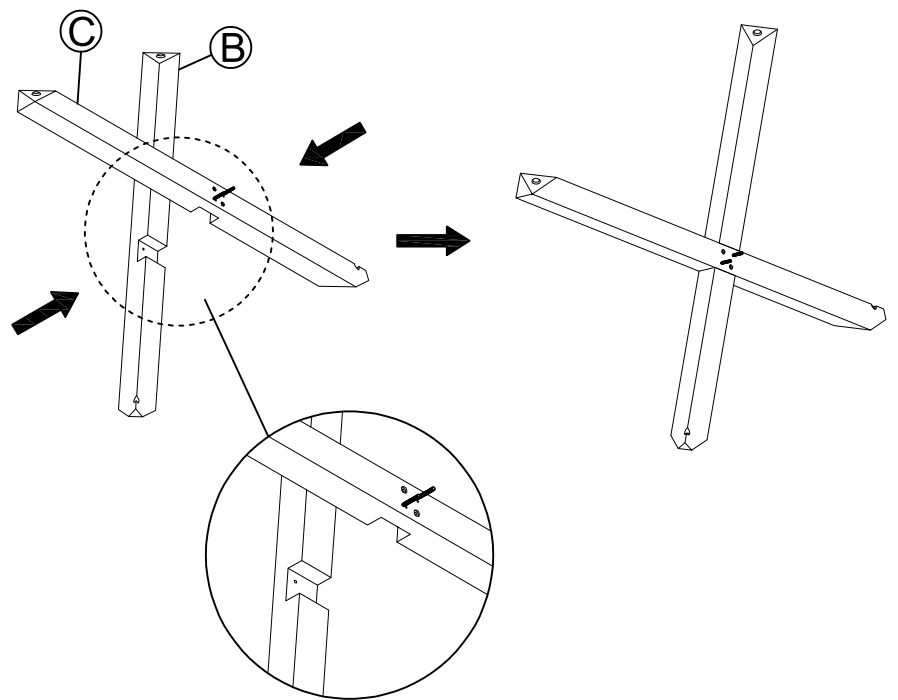

ASSEMBLY INSTRUCTION

DELFT DINING TABLE ROUND ACACIA

No.	Hardware	Q.ty
1:	M6x55	03
2:	M7x120	02
3:	M10x30	02
4:	Ecru M8	02
5:	Washer M8	02
6:	Cap 56x40x5	02
7:	Allen Key	01

Step 1