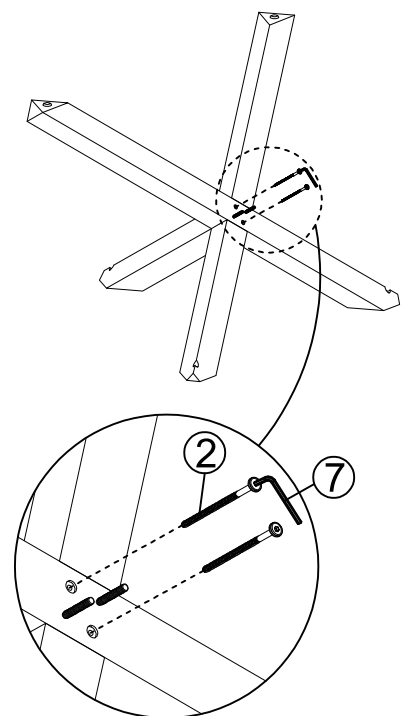

ASSEMBLY INSTRUCTION

DELFT DINING TABLE ROUND ACACIA

No.	Hardware	Q.ty
1:	M6x55	03
2:	M7x120	02
3:	M10x30	02
4:	Ecru M8	02
5:	Washer M8	02
6:	Cap 56x40x5	02
7:	Allen Key	01

Step 1