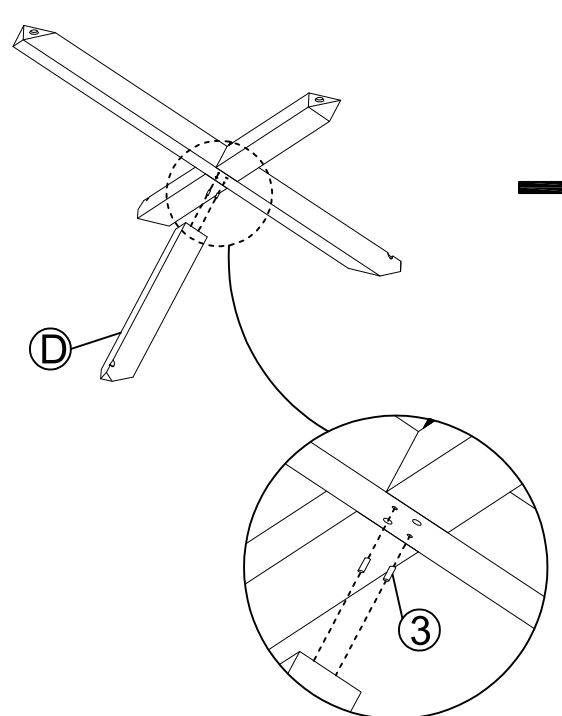

ASSEMBLY INSTRUCTION

DELFT DINING TABLE ROUND ACACIA

No.	Hardware	Q.ty
1:	M6x55	03
2:	M7x120	02
3:	M10x30	02
4:	Ecru M8	02
5:	Washer M8	02
6:	Cap 56x40x5	02
7:	Allen Key	01

Step 1