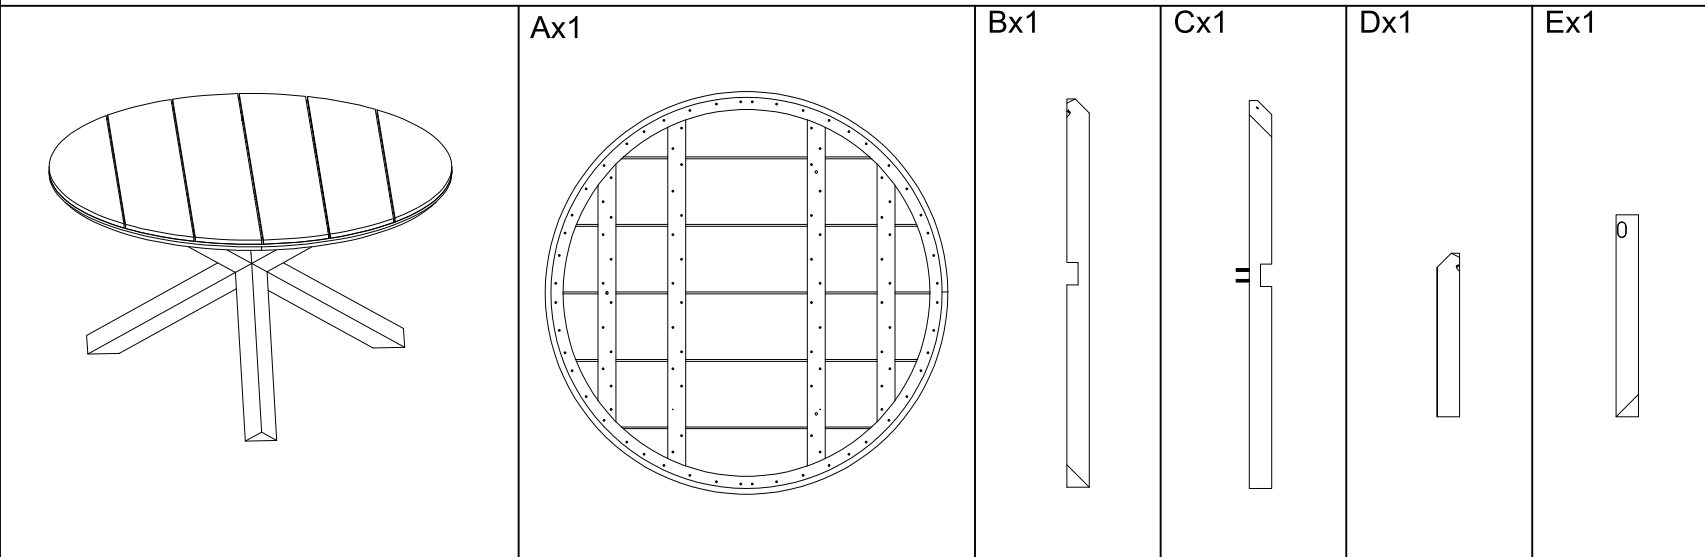

# ASSEMBLY INSTRUCTION

## DELFT DINING TABLE ROUND ACACIA

No.	Hardware	Q.ty
1:	M6x55	03
2:	M7x120	02
3:	M10x30	02
4:	Ecru M8	02
5:	Washer M8	02
6:	Cap 56x40x5	02
7:	Allen Key	01