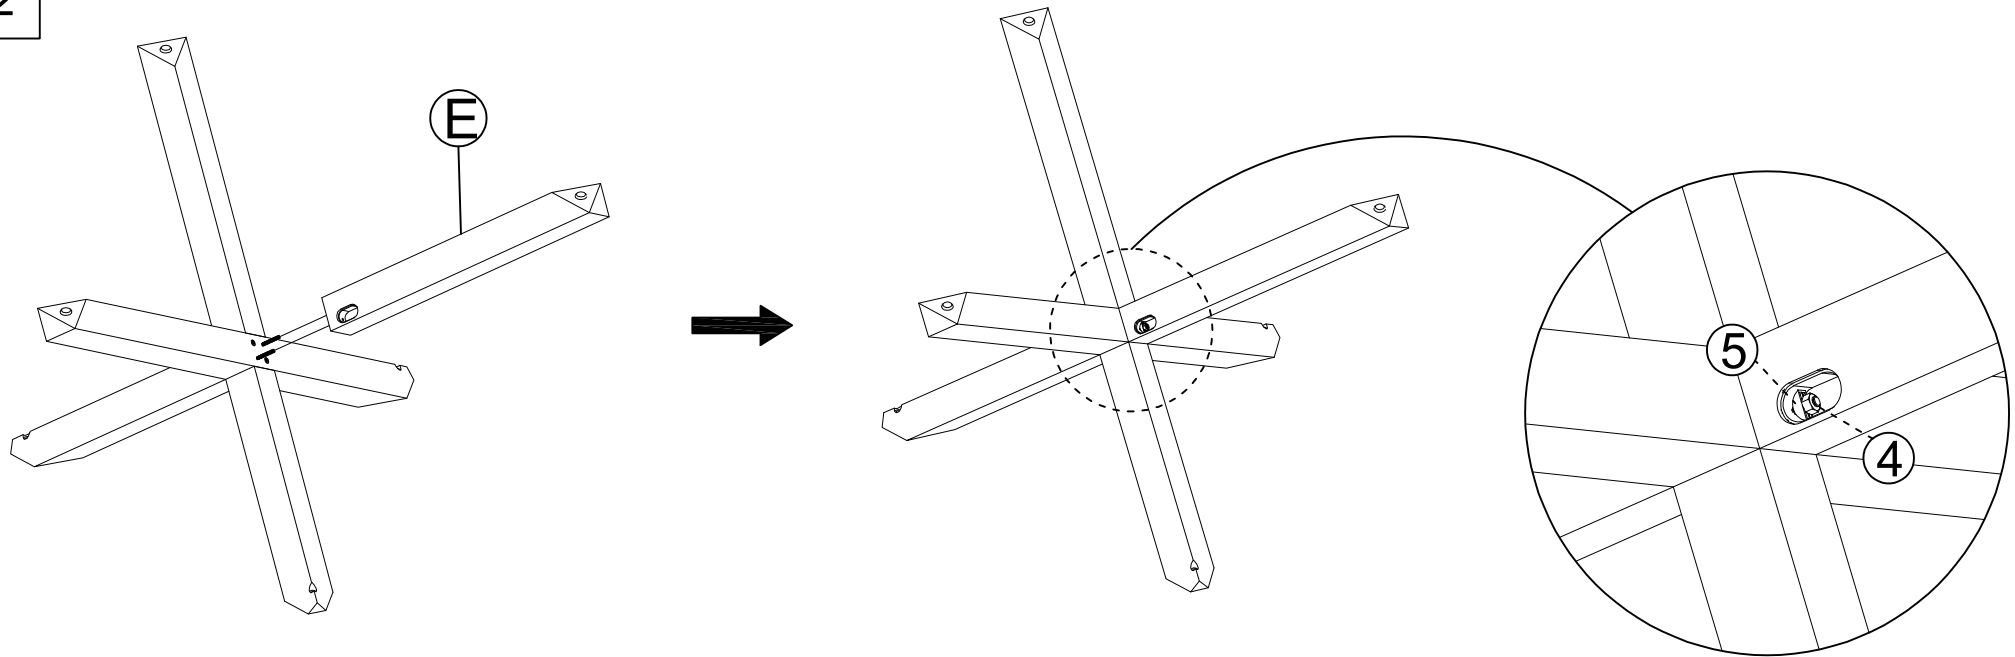

ASSEMBLY INSTRUCTION

DELFT DINING TABLE ROUND ACACIA

Step 2