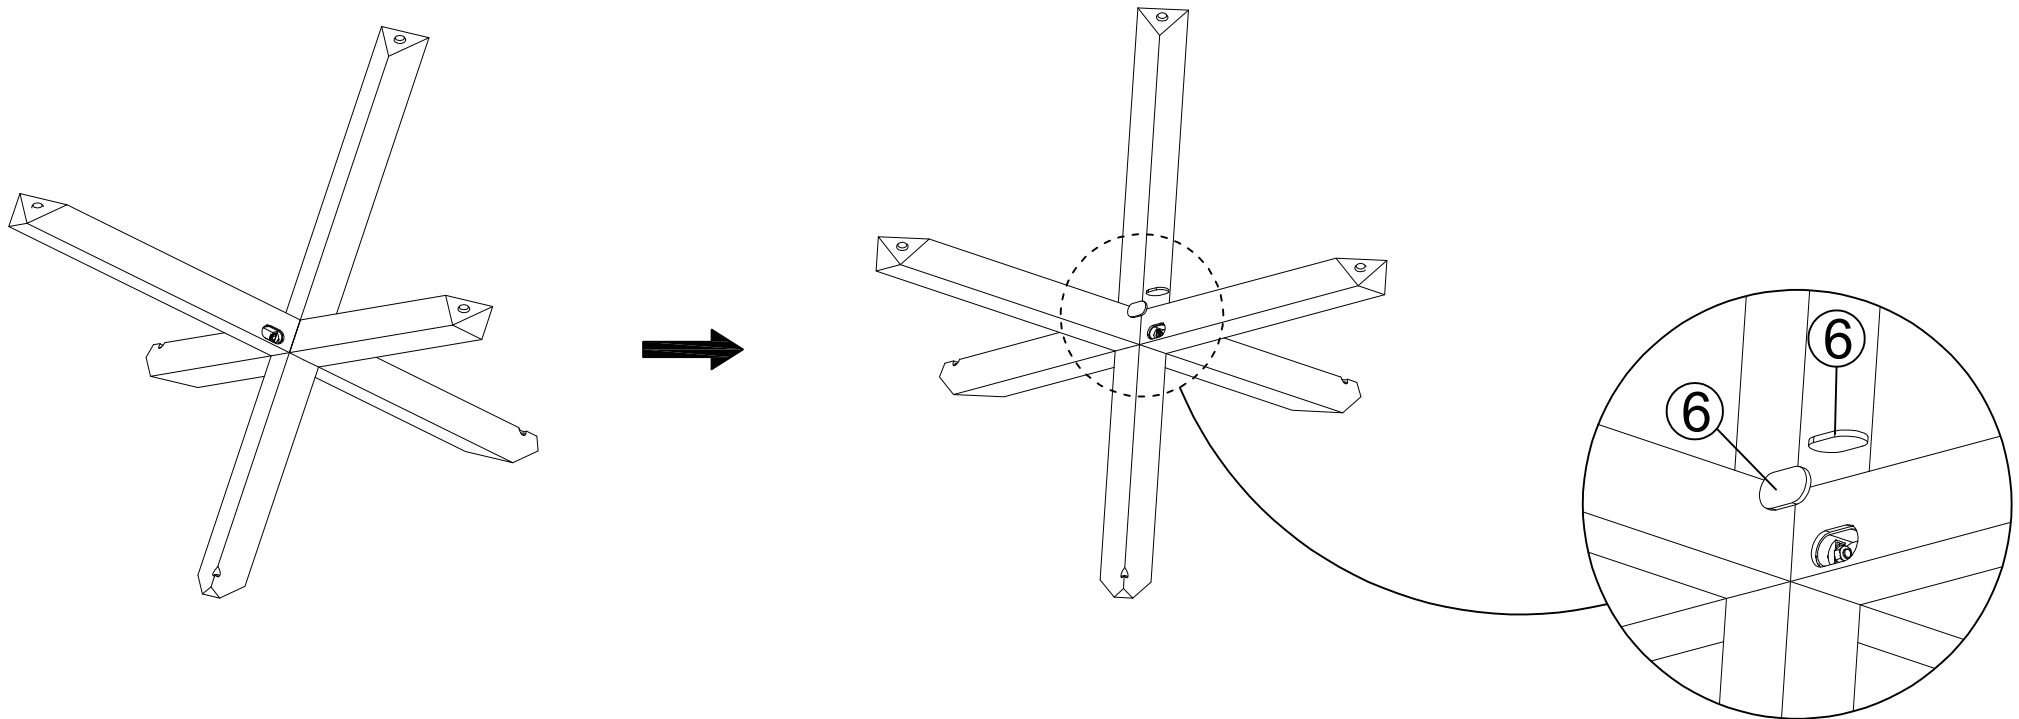

ASSEMBLY INSTRUCTION

DELFT DINING TABLE ROUND ACACIA

Step 2